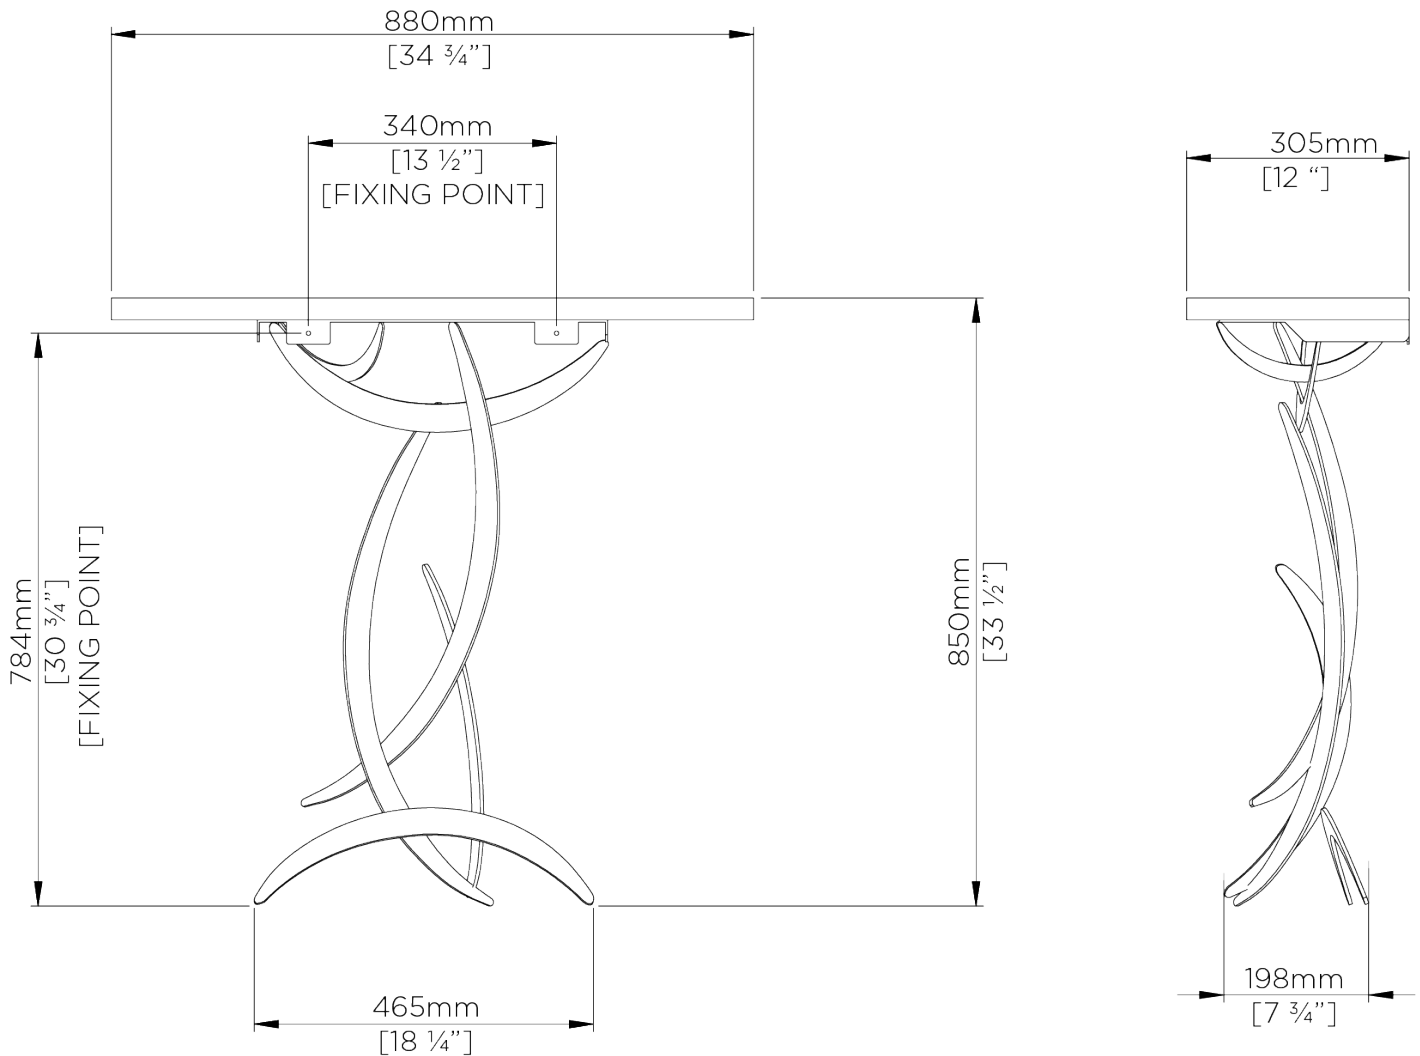

PORTA ROMANA

Miro Console

CCT28 | French Brass

French Brass with Faux Limestone Top

HEIGHT
850mm | 33 1/2"

WIDTH
880mm | 34 3/4"

DEPTH
305mm | 12 1/4"

CONSTRUCTED FROM
Forged steel with decorative finish
and lacquered wood or oak veneer
top

WEIGHT
11.4 kg | 25.08 lbs

FINISHES
1 French Brass

Miro Console

CCT28

HEIGHT
850mm | 33 1/2"

WIDTH
880mm | 34 3/4"

DEPTH
305mm | 12 1/4"

© Porta Romana 2022