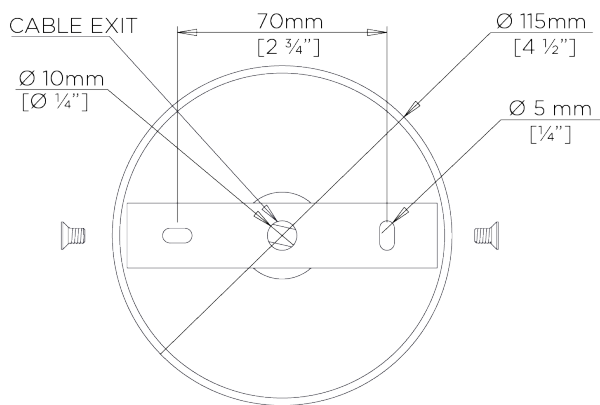

PORTA ROMANA

Miro Chandelier

MCL22 | French Brass

French Brass shown with 4" Tall Cylinder in Putty Silk

WIDTH
365mm | 14 1/4"

CONSTRUCTED FROM
Forged steel with decorative finish

RECOMMENDED SHADE
4" Tall Cylinder

MINIMUM DROP
840mm | 33 1/4"

WEIGHT
9.5 kg | 20.9 lbs

MAX WATTAGE
25W

MAXIMUM DROP
1825mm | 72"

LAMP
1 x Torpedo Type B10 Candelabra
Base

DROPS AVAILABLE
1825mm / Custom

VOLTAGE
120V

FINISHES

- 1 Burnt Silver
- 2 Bright Gold
- 3 Bronzed
- 4 French Brass

Miro Chandelier

MCL22

WIDTH
365mm | 14 1/4"

MINIMUM DROP
840mm | 33 1/4"

MAXIMUM DROP
1825mm | 72"

DROPS AVAILABLE
1825mm / Custom

CEILING ROSE DETAIL