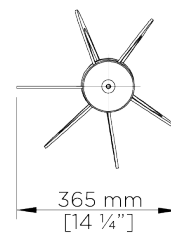

PORTA ROMANA

Miro Chandelier

MCL22 | French Brass

French Brass shown with 4" Tall Cylinder in Putty Silk

WIDTH
365mm | 14 1/4"

CONSTRUCTED FROM
Forged steel with decorative finish

RECOMMENDED SHADE
4" Tall Cylinder

MINIMUM DROP
840mm | 33 1/4"

WEIGHT
9.5 kg | 20.9 lbs

MAX WATTAGE
25W

MAXIMUM DROP
1825mm | 72"

LAMP
1 x Torpedo Type B10 Candelabra
Base

DROPS AVAILABLE
1825mm / Custom

VOLTAGE
120V

FINISHES

- 1 Burnt Silver
- 2 Bright Gold
- 3 Bronzed
- 4 French Brass

Miro Chandelier

MCL22

WIDTH
365mm | 14 1/4"

MINIMUM DROP
840mm | 33 1/4"

MAXIMUM DROP
1825mm | 72"

DROPS AVAILABLE
1825mm / Custom

CEILING ROSE DETAIL