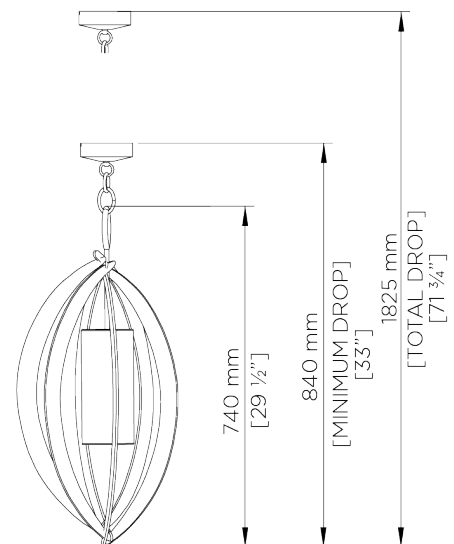

PORTA ROMANA

Miro Chandelier

MCL22 | French Brass

French Brass shown with 4" Tall Cylinder in Putty Silk

WIDTH
365mm | 14 1/4"

CONSTRUCTED FROM
Forged steel with decorative finish

RECOMMENDED SHADE
4" Tall Cylinder

MINIMUM DROP
840mm | 33 1/4"

WEIGHT
9.5 kg | 20.9 lbs

MAX WATTAGE
25W

MAXIMUM DROP
1825mm | 72"

LAMP
1 x Torpedo Type B10 Candelabra
Base

DROPS AVAILABLE
1825mm / Custom

VOLTAGE
120V

FINISHES

- 1 Burnt Silver
- 2 Bright Gold
- 3 Bronzed
- 4 French Brass

Miro Chandelier

MCL22

WIDTH
365mm | 14 1/4"

MINIMUM DROP
840mm | 33 1/4"

MAXIMUM DROP
1825mm | 72"

DROPS AVAILABLE
1825mm / Custom

CEILING ROSE DETAIL