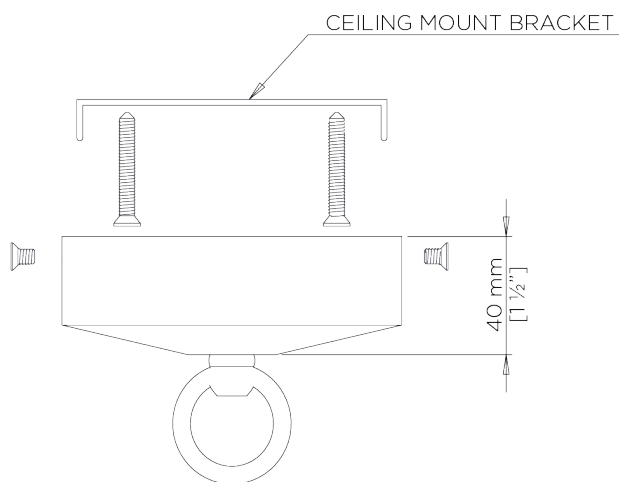

PORTA ROMANA

Miro Chandelier

MCL22 | French Brass

French Brass shown with 4" Tall Cylinder in Putty Silk

WIDTH
365mm | 14 1/4"

CONSTRUCTED FROM
Forged steel with decorative finish

RECOMMENDED SHADE
4" Tall Cylinder

MINIMUM DROP
840mm | 33 1/4"

WEIGHT
9.5 kg | 20.9 lbs

MAX WATTAGE
25W

MAXIMUM DROP
1825mm | 72"

LAMP
1 x Torpedo Type B10 Candelabra
Base

DROPS AVAILABLE
1825mm / Custom

VOLTAGE
120V

FINISHES

- 1 Burnt Silver
- 2 Bright Gold
- 3 Bronzed
- 4 French Brass

Miro Chandelier

MCL22

WIDTH
365mm | 14 1/4"

MINIMUM DROP
840mm | 33 1/4"

MAXIMUM DROP
1825mm | 72"

DROPS AVAILABLE
1825mm / Custom

CEILING ROSE DETAIL