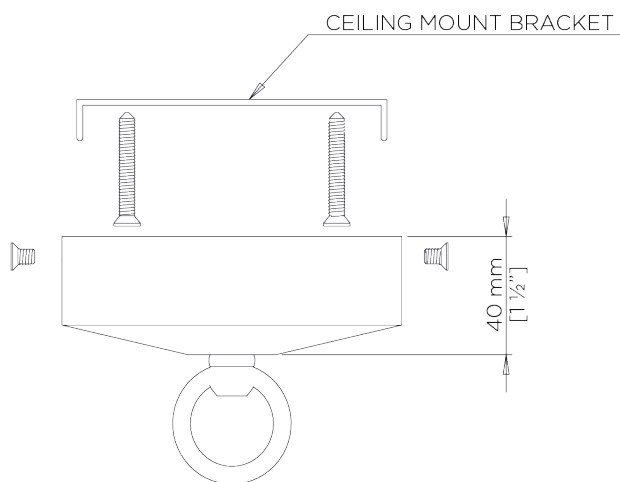

PORTA ROMANA

Miro Chandelier

MCL22 | Burnt Silver

Burnt Silver shown with 4" Tall Cylinder in Putty Silk

WIDTH
365mm | 14 1/4"

CONSTRUCTED FROM
Forged steel with decorative finish

RECOMMENDED SHADE
4" Tall Cylinder

MINIMUM DROP
840mm | 33 1/4"

WEIGHT
9.5 kg | 20.9 lbs

MAX WATTAGE
25W

MAXIMUM DROP
1825mm | 72"

LAMP
1 x Torpedo Type B10 Candelabra
Base

DROPS AVAILABLE
1825mm / Custom

VOLTAGE
120V

FINISHES

- 1 Burnt Silver
- 2 Bright Gold
- 3 Bronzed
- 4 French Brass

Miro Chandelier

MCL22

WIDTH
365mm | 14 1/4"

MINIMUM DROP
840mm | 33 1/4"

MAXIMUM DROP
1825mm | 72"

DROPS AVAILABLE
1825mm / Custom

CEILING ROSE DETAIL