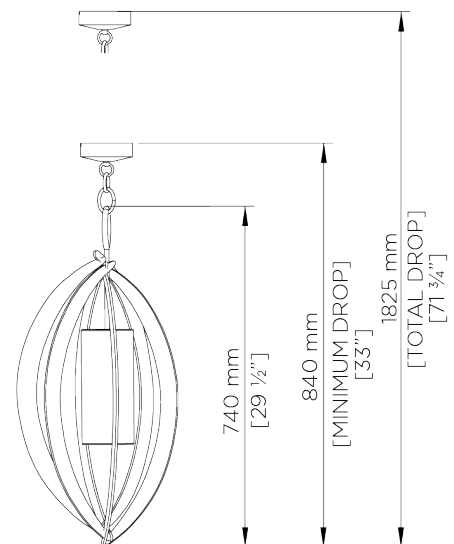

PORTA ROMANA

Miro Chandelier

MCL22 | Burnt Silver

Burnt Silver shown with 4" Tall Cylinder in Putty Silk

WIDTH
365mm | 14 1/4"

CONSTRUCTED FROM
Forged steel with decorative finish

RECOMMENDED SHADE
4" Tall Cylinder

MINIMUM DROP
840mm | 33 1/4"

WEIGHT
9.5 kg | 20.9 lbs

MAX WATTAGE
25W

MAXIMUM DROP
1825mm | 72"

LAMP
1 x Torpedo Type B10 Candelabra
Base

DROPS AVAILABLE
1825mm / Custom

VOLTAGE
120V

FINISHES

- 1 Burnt Silver
- 2 Bright Gold
- 3 Bronzed
- 4 French Brass

Miro Chandelier

MCL22

WIDTH
365mm | 14 1/4"

MINIMUM DROP
840mm | 33 1/4"

MAXIMUM DROP
1825mm | 72"

DROPS AVAILABLE
1825mm / Custom

CEILING ROSE DETAIL