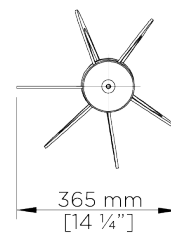

PORTA ROMANA

Miro Chandelier

MCL22 | Burnt Silver

Burnt Silver shown with 4" Tall Cylinder in Putty Silk

WIDTH
365mm | 14 1/4"

CONSTRUCTED FROM
Forged steel with decorative finish

RECOMMENDED SHADE
4" Tall Cylinder

MINIMUM DROP
840mm | 33 1/4"

WEIGHT
9.5 kg | 20.9 lbs

MAX WATTAGE
25W

MAXIMUM DROP
1825mm | 72"

LAMP
1 x Torpedo Type B10 Candelabra
Base

DROPS AVAILABLE
1825mm / Custom

VOLTAGE
120V

FINISHES

- 1 Burnt Silver
- 2 Bright Gold
- 3 Bronzed
- 4 French Brass

Miro Chandelier

MCL22

WIDTH
365mm | 14 1/4"

MINIMUM DROP
840mm | 33 1/4"

MAXIMUM DROP
1825mm | 72"

DROPS AVAILABLE
1825mm / Custom

CEILING ROSE DETAIL