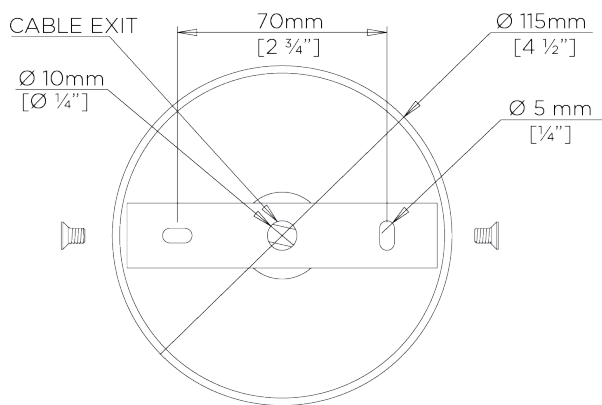

PORTA ROMANA

Miro Chandelier

MCL22 | Burnt Silver

Burnt Silver shown with 4" Tall Cylinder in Putty Silk

WIDTH
365mm | 14 1/4"

CONSTRUCTED FROM
Forged steel with decorative finish

RECOMMENDED SHADE
4" Tall Cylinder

MINIMUM DROP
840mm | 33 1/4"

WEIGHT
9.5 kg | 20.9 lbs

MAX WATTAGE
25W

MAXIMUM DROP
1825mm | 72"

LAMP
1 x Torpedo Type B10 Candelabra
Base

DROPS AVAILABLE
1825mm / Custom

VOLTAGE
120V

FINISHES

- 1 Burnt Silver
- 2 Bright Gold
- 3 Bronzed
- 4 French Brass

Miro Chandelier

MCL22

WIDTH
365mm | 14 1/4"

MINIMUM DROP
840mm | 33 1/4"

MAXIMUM DROP
1825mm | 72"

DROPS AVAILABLE
1825mm / Custom

CEILING ROSE DETAIL