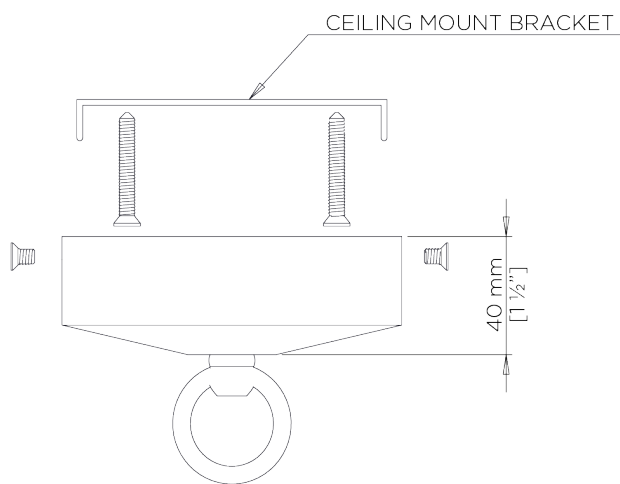

PORTA ROMANA

Miro Chandelier

MCL22 | Bright Gold

Bright Gold shown with 4" Tall Cylinder in Truffle Silk

WIDTH
365mm | 14 1/4"

CONSTRUCTED FROM
Forged steel with decorative finish

RECOMMENDED SHADE
4" Tall Cylinder

MINIMUM DROP
840mm | 33 1/4"

WEIGHT
9.5 kg | 20.9 lbs

MAX WATTAGE
25W

MAXIMUM DROP
1825mm | 72"

LAMP
1 x Torpedo Type B10 Candelabra
Base

DROPS AVAILABLE
1825mm / Custom

VOLTAGE
120V

FINISHES

- 1 Burnt Silver
- 2 Bright Gold
- 3 Bronzed
- 4 French Brass

Miro Chandelier

MCL22

WIDTH
365mm | 14 1/4"

MINIMUM DROP
840mm | 33 1/4"

MAXIMUM DROP
1825mm | 72"

DROPS AVAILABLE
1825mm / Custom

CEILING ROSE DETAIL