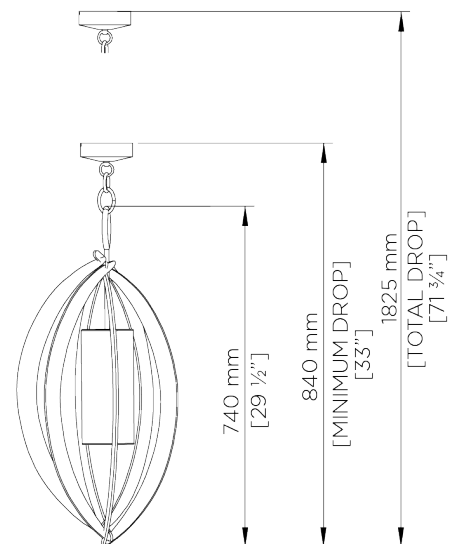

PORTA ROMANA

Miro Chandelier

MCL22 | Bright Gold

Bright Gold shown with 4" Tall Cylinder in Truffle Silk

WIDTH
365mm | 14 1/4"

CONSTRUCTED FROM
Forged steel with decorative finish

RECOMMENDED SHADE
4" Tall Cylinder

MINIMUM DROP
840mm | 33 1/4"

WEIGHT
9.5 kg | 20.9 lbs

MAX WATTAGE
25W

MAXIMUM DROP
1825mm | 72"

LAMP
1 x Torpedo Type B10 Candelabra
Base

DROPS AVAILABLE
1825mm / Custom

VOLTAGE
120V

FINISHES

- 1 Burnt Silver
- 2 Bright Gold
- 3 Bronzed
- 4 French Brass

Miro Chandelier

MCL22

WIDTH
365mm | 14 1/4"

MINIMUM DROP
840mm | 33 1/4"

MAXIMUM DROP
1825mm | 72"

DROPS AVAILABLE
1825mm / Custom

CEILING ROSE DETAIL