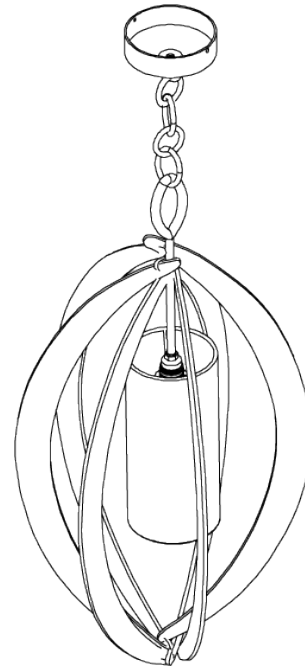

PORTA ROMANA

Miro Chandelier

MCL22 | Bright Gold

Bright Gold shown with 4" Tall Cylinder in Truffle Silk

WIDTH
365mm | 14 1/4"

CONSTRUCTED FROM
Forged steel with decorative finish

RECOMMENDED SHADE
4" Tall Cylinder

MINIMUM DROP
840mm | 33 1/4"

WEIGHT
9.5 kg | 20.9 lbs

MAX WATTAGE
25W

MAXIMUM DROP
1825mm | 72"

LAMP
1 x Torpedo Type B10 Candelabra
Base

DROPS AVAILABLE
1825mm / Custom

VOLTAGE
120V

FINISHES

- 1 Burnt Silver
- 2 Bright Gold
- 3 Bronzed
- 4 French Brass

Miro Chandelier

MCL22

WIDTH
365mm | 14 1/4"

MINIMUM DROP
840mm | 33 1/4"

MAXIMUM DROP
1825mm | 72"

DROPS AVAILABLE
1825mm / Custom

CEILING ROSE DETAIL