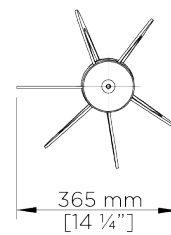

PORTA ROMANA

Miro Chandelier

MCL22 | Bright Gold

Bright Gold shown with 4" Tall Cylinder in Truffle Silk

WIDTH
365mm | 14 1/4"

CONSTRUCTED FROM
Forged steel with decorative finish

RECOMMENDED SHADE
4" Tall Cylinder

MINIMUM DROP
840mm | 33 1/4"

WEIGHT
9.5 kg | 20.9 lbs

MAX WATTAGE
25W

MAXIMUM DROP
1825mm | 72"

LAMP
1 x Torpedo Type B10 Candelabra
Base

DROPS AVAILABLE
1825mm / Custom

VOLTAGE
120V

FINISHES

- 1 Burnt Silver
- 2 Bright Gold
- 3 Bronzed
- 4 French Brass

Miro Chandelier

MCL22

WIDTH
365mm | 14 1/4"

MINIMUM DROP
840mm | 33 1/4"

MAXIMUM DROP
1825mm | 72"

DROPS AVAILABLE
1825mm / Custom

CEILING ROSE DETAIL