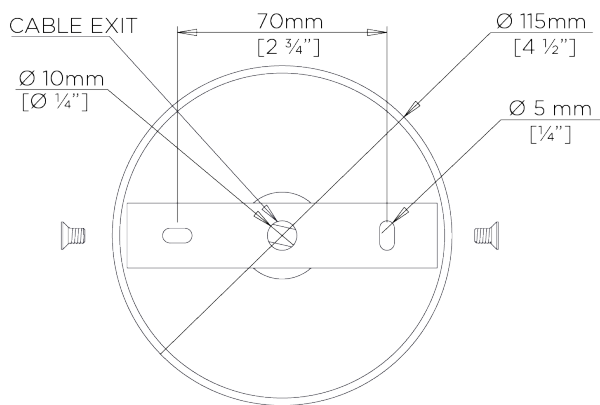

PORTA ROMANA

Miro Chandelier

MCL22 | Bright Gold

Bright Gold shown with 4" Tall Cylinder in Truffle Silk

WIDTH
365mm | 14 1/4"

CONSTRUCTED FROM
Forged steel with decorative finish

RECOMMENDED SHADE
4" Tall Cylinder

MINIMUM DROP
840mm | 33 1/4"

WEIGHT
9.5 kg | 20.9 lbs

MAX WATTAGE
25W

MAXIMUM DROP
1825mm | 72"

LAMP
1 x Torpedo Type B10 Candelabra
Base

DROPS AVAILABLE
1825mm / Custom

VOLTAGE
120V

FINISHES

- 1 Burnt Silver
- 2 Bright Gold
- 3 Bronzed
- 4 French Brass

Miro Chandelier

MCL22

WIDTH
365mm | 14 1/4"

MINIMUM DROP
840mm | 33 1/4"

MAXIMUM DROP
1825mm | 72"

DROPS AVAILABLE
1825mm / Custom

CEILING ROSE DETAIL