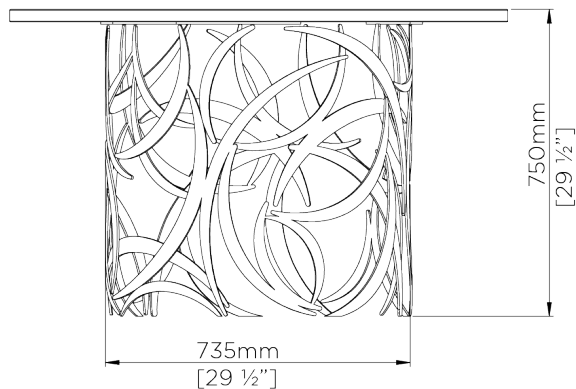

PORTA ROMANA

Miro Centre Table Large

CRT04L | French Brass

French Brass shown with Dark Fumed Oak Top

HEIGHT
750mm | 29 3/4"

CONSTRUCTED FROM
Forged steel with decorative finish
and oak veneer top

DIAMETER
1200mm | 47 1/4"

WEIGHT
59.5 kg | 130.9 lbs

FINISHES
1 French Brass

Miro Centre Table Large

CRT04L

HEIGHT
750mm | 29 3/4"

DIAMETER
1200mm | 47 1/4"

© Porta Romana 2022

Dimensions and weights are provided as a guide. All Porta Romana Products are made by hand and variations can occur in some products. The products you are buying or marketing are exclusive designs belonging to Porta Romana. Please do not submit design sheets featuring our products to other manufacturing companies nor to other parties who might. Any manufacturer found to be reproducing Porta Romana products will be breaching copyright law and will be actively pursued