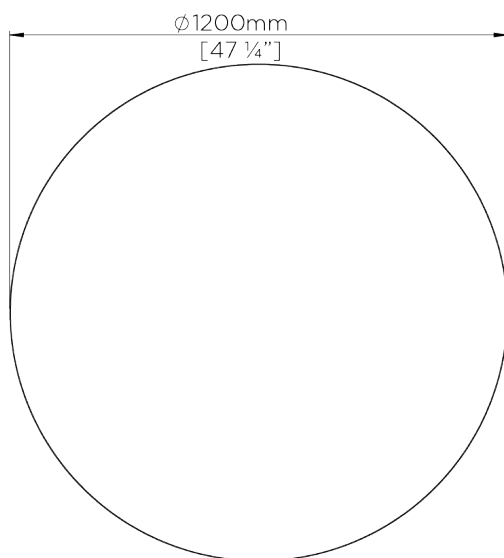

PORTA ROMANA

Miro Centre Table Large

CRT04L | French Brass

French Brass shown with Dark Fumed Oak Top

HEIGHT
750mm | 29 3/4"

CONSTRUCTED FROM
Forged steel with decorative finish
and oak veneer top

DIAMETER
1200mm | 47 1/4"

WEIGHT
59.5 kg | 130.9 lbs

FINISHES
1 French Brass

Miro Centre Table Large

CRT04L

HEIGHT
750mm | 29 3/4"

DIAMETER
1200mm | 47 1/4"

© Porta Romana 2022

Dimensions and weights are provided as a guide. All Porta Romana Products are made by hand and variations can occur in some products. The products you are buying or marketing are exclusive designs belonging to Porta Romana. Please do not submit design sheets featuring our products to other manufacturing companies nor to other parties who might. Any manufacturer found to be reproducing Porta Romana products will be breaching copyright law and will be actively pursued