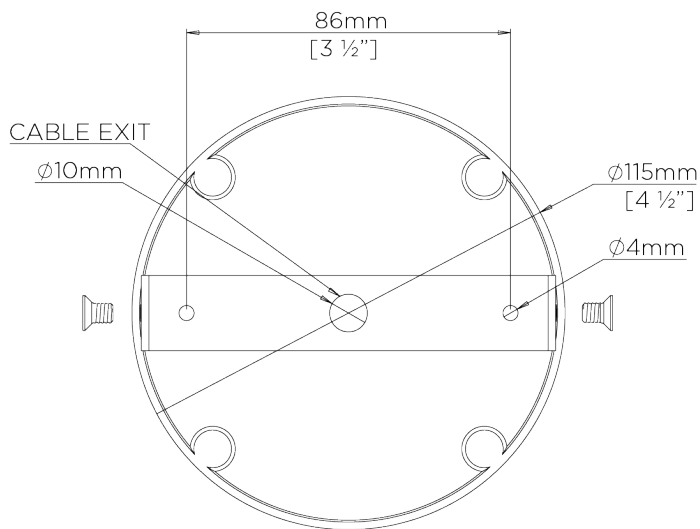

PORTA ROMANA

Mini Orbit Pendant

MCL55 | Bright Brass - Milk Glass

Shown in Bright Brass with Milk Glass

WIDTH
120mm | 4 3/4"

WEIGHT
1.3 kg | 2.86 lbs

MAX WATTAGE
25W

MINIMUM DROP
320mm | 12 3/4"

LAMP
1 x T-4 G-9 Lamp

MAXIMUM DROP
1195mm | 47"

VOLTAGE
120V

DROPS AVAILABLE
1195 / Custom

FINISHES
1 Bright Brass - Milk Glass

Mini Orbit Pendant

MCL55

WIDTH
120mm | 4 3/4"

MINIMUM DROP
320mm | 12 3/4"

MAXIMUM DROP
1195mm | 47"

DROPS AVAILABLE
1195 / Custom

© Porta Romana 2022

Dimensions and weights are provided as a guide. All Porta Romana Products are made by hand and variations can occur in some products. The products you are buying or marketing are exclusive designs belonging to Porta Romana. Please do not submit design sheets featuring our products to other manufacturing companies nor to other parties who might. Any manufacturer found to be reproducing Porta Romana products will be breaching copyright law and will be actively pursued