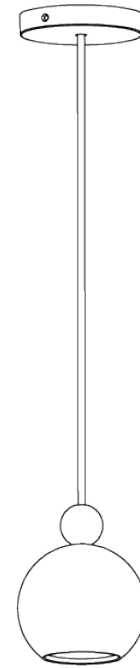

PORTA ROMANA

Mini Orbit Pendant

MCL55 | Bright Brass - Milk Glass

Shown in Bright Brass with Milk Glass

WIDTH
120mm | 4 3/4"

WEIGHT
1.3 kg | 2.86 lbs

MAX WATTAGE
25W

MINIMUM DROP
320mm | 12 3/4"

LAMP
1 x T-4 G-9 Lamp

MAXIMUM DROP
1195mm | 47"

VOLTAGE
120V

DROPS AVAILABLE
1195 / Custom

FINISHES
1 Bright Brass - Milk Glass

Mini Orbit Pendant

MCL55

WIDTH
120mm | 4 3/4"

MINIMUM DROP
320mm | 12 3/4"

MAXIMUM DROP
1195mm | 47"

DROPS AVAILABLE
1195 / Custom

© Porta Romana 2022

Dimensions and weights are provided as a guide. All Porta Romana Products are made by hand and variations can occur in some products. The products you are buying or marketing are exclusive designs belonging to Porta Romana. Please do not submit design sheets featuring our products to other manufacturing companies nor to other parties who might. Any manufacturer found to be reproducing Porta Romana products will be breaching copyright law and will be actively pursued