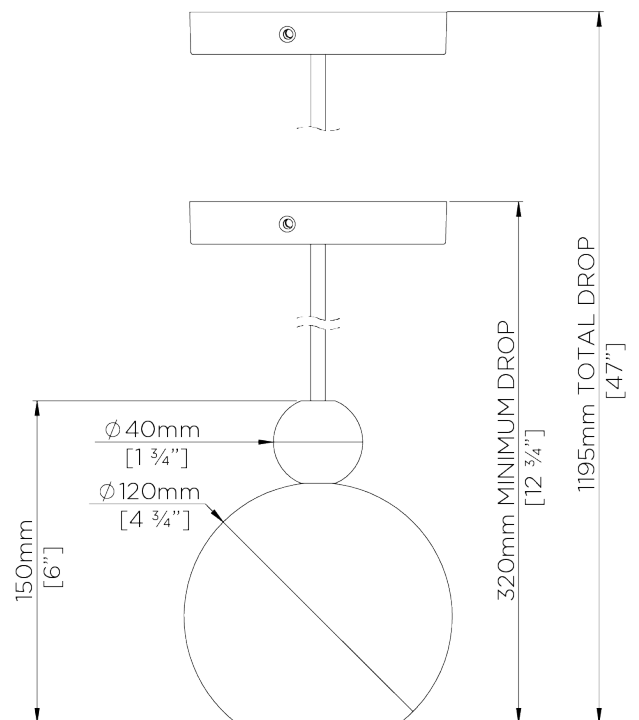

PORTA ROMANA

Mini Orbit Pendant

MCL55 | Bright Brass - Milk Glass

Shown in Bright Brass with Milk Glass

WIDTH
120mm | 4 3/4"

WEIGHT
1.3 kg | 2.86 lbs

MAX WATTAGE
25W

MINIMUM DROP
320mm | 12 3/4"

LAMP
1 x T-4 G-9 Lamp

MAXIMUM DROP
1195mm | 47"

VOLTAGE
120V

DROPS AVAILABLE
1195 / Custom

FINISHES
1 Bright Brass - Milk Glass

Mini Orbit Pendant

MCL55

WIDTH
120mm | 4 3/4"

MINIMUM DROP
320mm | 12 3/4"

MAXIMUM DROP
1195mm | 47"

DROPS AVAILABLE
1195 / Custom

© Porta Romana 2022

Dimensions and weights are provided as a guide. All Porta Romana Products are made by hand and variations can occur in some products. The products you are buying or marketing are exclusive designs belonging to Porta Romana. Please do not submit design sheets featuring our products to other manufacturing companies nor to other parties who might. Any manufacturer found to be reproducing Porta Romana products will be breaching copyright law and will be actively pursued