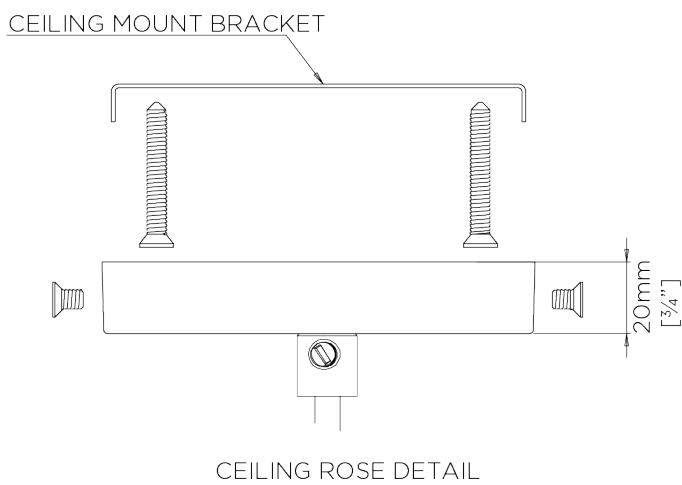

PORTA ROMANA

Mini Orbit Pendant

MCL55 | Bright Brass - Milk Glass

Shown in Bright Brass with Milk Glass

WIDTH
120mm | 4 3/4"

WEIGHT
1.3 kg | 2.86 lbs

MAX WATTAGE
25W

MINIMUM DROP
320mm | 12 3/4"

LAMP
1 x T-4 G-9 Lamp

MAXIMUM DROP
1195mm | 47"

VOLTAGE
120V

DROPS AVAILABLE
1195 / Custom

FINISHES
1 Bright Brass - Milk Glass

Mini Orbit Pendant

MCL55

WIDTH
120mm | 4 3/4"

MINIMUM DROP
320mm | 12 3/4"

MAXIMUM DROP
1195mm | 47"

DROPS AVAILABLE
1195 / Custom

© Porta Romana 2022

Dimensions and weights are provided as a guide. All Porta Romana Products are made by hand and variations can occur in some products. The products you are buying or marketing are exclusive designs belonging to Porta Romana. Please do not submit design sheets featuring our products to other manufacturing companies nor to other parties who might. Any manufacturer found to be reproducing Porta Romana products will be breaching copyright law and will be actively pursued