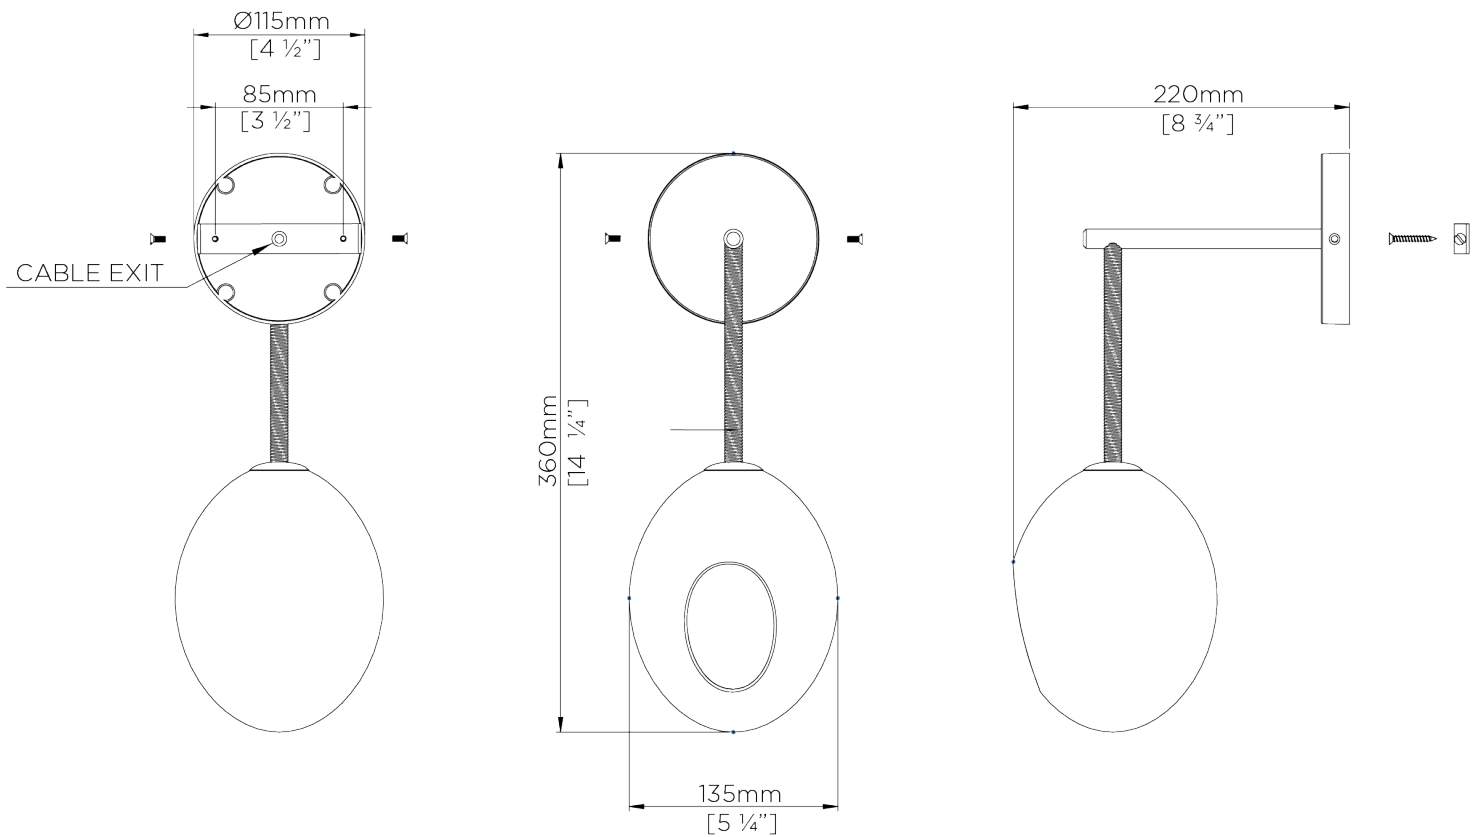

PORTA ROMANA

Mimi's Robin Wall Light

TWL127 | Stucco Plaster White

Shown in Stucco Plaster White

HEIGHT
360mm | 14 1/4"

WIDTH
135mm | 5 1/2"

CONSTRUCTED FROM
Painted and twine wrapped steel with
porcelain cast egg

WEIGHT
1 kg | 2.2 lbs

PROJECTION
220mm | 8 3/4"

MAX WATTAGE
25W

LAMP
1 x T-4 G-9 Lamp

VOLTAGE
120V

FINISHES
1 Stucco Plaster White

Mimi's Robin Wall Light

TWL127

HEIGHT
360mm | 14 1/4"

WIDTH
135mm | 5 1/2"

© Porta Romana 2022

Dimensions and weights are provided as a guide. All Porta Romana Products are made by hand and variations can occur in some products. The products you are buying or marketing are exclusive designs belonging to Porta Romana. Please do not submit design sheets featuring our products to other manufacturing companies nor to other parties who might. Any manufacturer found to be reproducing Porta Romana products will be breaching copyright law and will be actively pursued