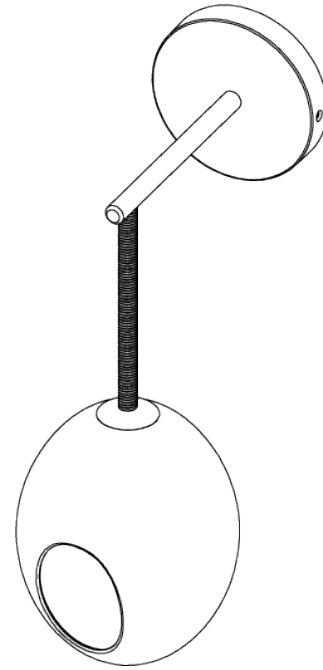

PORTA ROMANA

Mimi's Robin Wall Light

TWL127 | Stucco Plaster White

Shown in Stucco Plaster White

HEIGHT
360mm | 14 1/4"

WIDTH
135mm | 5 1/2"

CONSTRUCTED FROM
Painted and twine wrapped steel with
porcelain cast egg

WEIGHT
1 kg | 2.2 lbs

PROJECTION
220mm | 8 3/4"

MAX WATTAGE
25W

LAMP
1 x T-4 G-9 Lamp

VOLTAGE
120V

FINISHES
1 Stucco Plaster White

Mimi's Robin Wall Light

TWL127

HEIGHT
360mm | 14 1/4"

WIDTH
135mm | 5 1/2"

© Porta Romana 2022

Dimensions and weights are provided as a guide. All Porta Romana Products are made by hand and variations can occur in some products. The products you are buying or marketing are exclusive designs belonging to Porta Romana. Please do not submit design sheets featuring our products to other manufacturing companies nor to other parties who might. Any manufacturer found to be reproducing Porta Romana products will be breaching copyright law and will be actively pursued