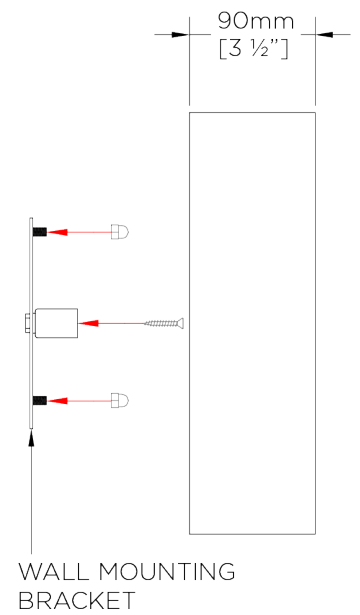

PORTA ROMANA

Metal Curl Wall Light

TWL57 | French Brass

Shown in French Brass

HEIGHT
300mm | 12"

CONSTRUCTED FROM
Aluminium and steel with decorative finish

MAX WATTAGE
40W

WIDTH
215mm | 8 1/2"

WEIGHT
2.7 kg | 5.94 lbs

LAMP
1 x T-4 G-9 Lamp

PROJECTION
90mm | 3 3/4"

VOLTAGE
120V

FINISHES

- 1 Burnished Silver
- 2 French Brass

Metal Curl Wall Light

TWL57

HEIGHT
300mm | 12"

WIDTH
215mm | 8 1/2"

BACK

FRONT

WALL MOUNTING
BRACKET

SIDE

© Porta Romana 2022

Dimensions and weights are provided as a guide. All Porta Romana Products are made by hand and variations can occur in some products. The products you are buying or marketing are exclusive designs belonging to Porta Romana. Please do not submit design sheets featuring our products to other manufacturing companies nor to other parties who might. Any manufacturer found to be reproducing Porta Romana products will be breaching copyright law and will be actively pursued