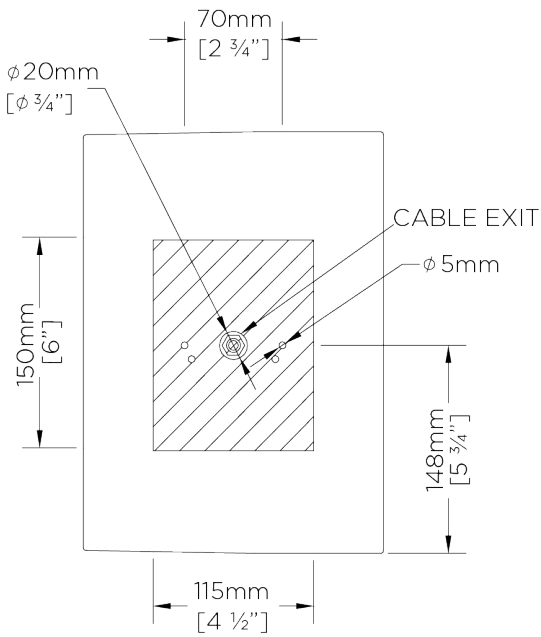

PORTA ROMANA

Metal Curl Wall Light

TWL57 | French Brass

Shown in French Brass

HEIGHT
300mm | 12"

CONSTRUCTED FROM
Aluminium and steel with decorative finish

MAX WATTAGE
40W

WIDTH
215mm | 8 1/2"

WEIGHT
2.7 kg | 5.94 lbs

LAMP
1 x T-4 G-9 Lamp

PROJECTION
90mm | 3 3/4"

VOLTAGE
120V

FINISHES

- 1 Burnished Silver
- 2 French Brass

Metal Curl Wall Light

TWL57

HEIGHT
300mm | 12"

WIDTH
215mm | 8 1/2"

BACK

FRONT

WALL MOUNTING
BRACKET

SIDE

© Porta Romana 2022

Dimensions and weights are provided as a guide. All Porta Romana Products are made by hand and variations can occur in some products. The products you are buying or marketing are exclusive designs belonging to Porta Romana. Please do not submit design sheets featuring our products to other manufacturing companies nor to other parties who might. Any manufacturer found to be reproducing Porta Romana products will be breaching copyright law and will be actively pursued