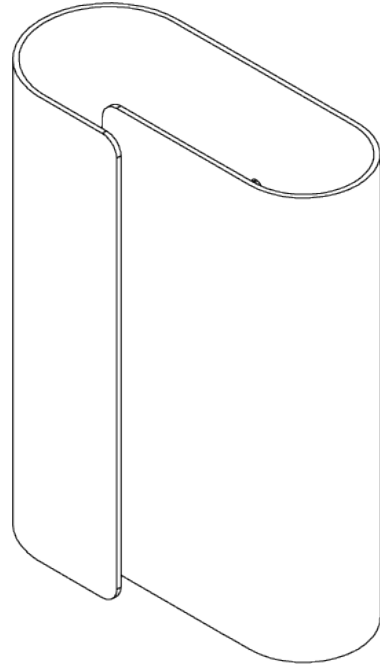

PORTA ROMANA

Metal Curl Wall Light

TWL57 | French Brass

Shown in French Brass

HEIGHT
300mm | 12"

CONSTRUCTED FROM
Aluminium and steel with decorative finish

MAX WATTAGE
40W

WIDTH
215mm | 8 1/2"

WEIGHT
2.7 kg | 5.94 lbs

LAMP
1 x T-4 G-9 Lamp

PROJECTION
90mm | 3 3/4"

VOLTAGE
120V

FINISHES

- 1 Burnished Silver
- 2 French Brass

Metal Curl Wall Light

TWL57

HEIGHT
300mm | 12"

WIDTH
215mm | 8 1/2"

BACK

FRONT

WALL MOUNTING
BRACKET

SIDE

© Porta Romana 2022

Dimensions and weights are provided as a guide. All Porta Romana Products are made by hand and variations can occur in some products. The products you are buying or marketing are exclusive designs belonging to Porta Romana. Please do not submit design sheets featuring our products to other manufacturing companies nor to other parties who might. Any manufacturer found to be reproducing Porta Romana products will be breaching copyright law and will be actively pursued