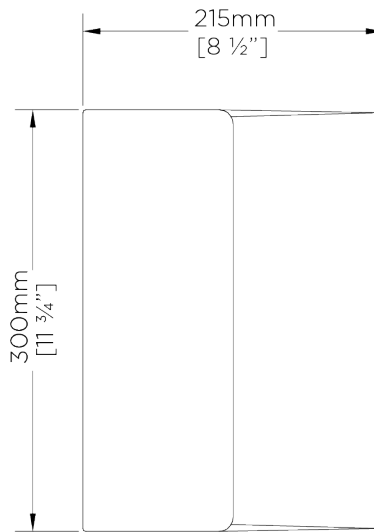

PORTA ROMANA

Metal Curl Wall Light

TWL57 | French Brass

Shown in French Brass

HEIGHT
300mm | 12"

CONSTRUCTED FROM
Aluminium and steel with decorative finish

MAX WATTAGE
40W

WIDTH
215mm | 8 1/2"

WEIGHT
2.7 kg | 5.94 lbs

LAMP
1 x T-4 G-9 Lamp

PROJECTION
90mm | 3 3/4"

VOLTAGE
120V

FINISHES

- 1 Burnished Silver
- 2 French Brass

Metal Curl Wall Light

TWL57

HEIGHT
300mm | 12"

WIDTH
215mm | 8 1/2"

BACK

FRONT

WALL MOUNTING
BRACKET

SIDE

© Porta Romana 2022

Dimensions and weights are provided as a guide. All Porta Romana Products are made by hand and variations can occur in some products. The products you are buying or marketing are exclusive designs belonging to Porta Romana. Please do not submit design sheets featuring our products to other manufacturing companies nor to other parties who might. Any manufacturer found to be reproducing Porta Romana products will be breaching copyright law and will be actively pursued