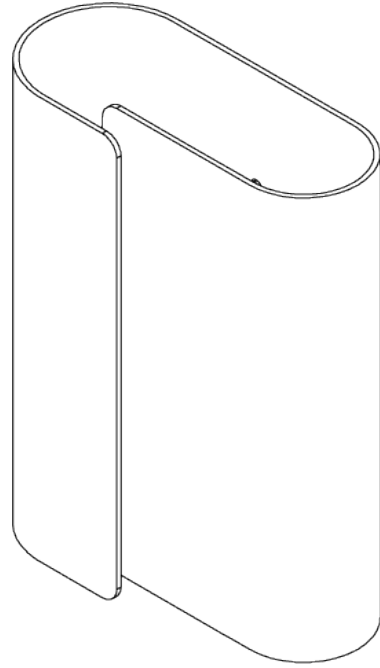

PORTA ROMANA

Metal Curl Wall Light

TWL57 | Burnished Silver

Shown in Burnished Silver

HEIGHT
300mm | 12"

CONSTRUCTED FROM
Aluminium and steel with decorative finish

MAX WATTAGE
40W

WIDTH
215mm | 8 1/2"

WEIGHT
2.7 kg | 5.94 lbs

LAMP
1 x T-4 G-9 Lamp

PROJECTION
90mm | 3 3/4"

VOLTAGE
120V

FINISHES

- 1 Burnished Silver
- 2 French Brass

Metal Curl Wall Light

TWL57

HEIGHT
300mm | 12"

WIDTH
215mm | 8 1/2"

BACK

FRONT

SIDE

© Porta Romana 2022

Dimensions and weights are provided as a guide. All Porta Romana Products are made by hand and variations can occur in some products. The products you are buying or marketing are exclusive designs belonging to Porta Romana. Please do not submit design sheets featuring our products to other manufacturing companies nor to other parties who might. Any manufacturer found to be reproducing Porta Romana products will be breaching copyright law and will be actively pursued