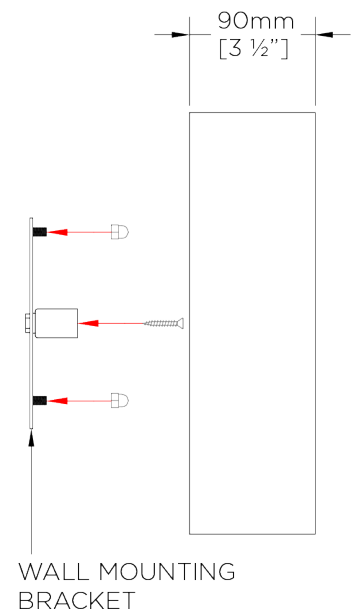

PORTA ROMANA

Metal Curl Wall Light

TWL57 | Burnished Silver

Shown in Burnished Silver

HEIGHT
300mm | 12"

CONSTRUCTED FROM
Aluminium and steel with decorative finish

MAX WATTAGE
40W

WIDTH
215mm | 8 1/2"

WEIGHT
2.7 kg | 5.94 lbs

LAMP
1 x T-4 G-9 Lamp

PROJECTION
90mm | 3 3/4"

VOLTAGE
120V

FINISHES

- 1 Burnished Silver
- 2 French Brass

Metal Curl Wall Light

TWL57

HEIGHT
300mm | 12"

WIDTH
215mm | 8 1/2"

BACK

FRONT

SIDE

© Porta Romana 2022

Dimensions and weights are provided as a guide. All Porta Romana Products are made by hand and variations can occur in some products. The products you are buying or marketing are exclusive designs belonging to Porta Romana. Please do not submit design sheets featuring our products to other manufacturing companies nor to other parties who might. Any manufacturer found to be reproducing Porta Romana products will be breaching copyright law and will be actively pursued