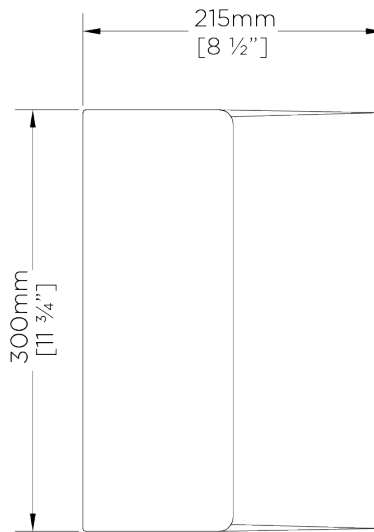

PORTA ROMANA

Metal Curl Wall Light

TWL57 | Burnished Silver

Shown in Burnished Silver

HEIGHT
300mm | 12"

CONSTRUCTED FROM
Aluminium and steel with decorative finish

MAX WATTAGE
40W

WIDTH
215mm | 8 1/2"

WEIGHT
2.7 kg | 5.94 lbs

LAMP
1 x T-4 G-9 Lamp

PROJECTION
90mm | 3 3/4"

VOLTAGE
120V

FINISHES

- 1 Burnished Silver
- 2 French Brass

Metal Curl Wall Light

TWL57

HEIGHT
300mm | 12"

WIDTH
215mm | 8 1/2"

BACK

FRONT

SIDE

© Porta Romana 2022

Dimensions and weights are provided as a guide. All Porta Romana Products are made by hand and variations can occur in some products. The products you are buying or marketing are exclusive designs belonging to Porta Romana. Please do not submit design sheets featuring our products to other manufacturing companies nor to other parties who might. Any manufacturer found to be reproducing Porta Romana products will be breaching copyright law and will be actively pursued