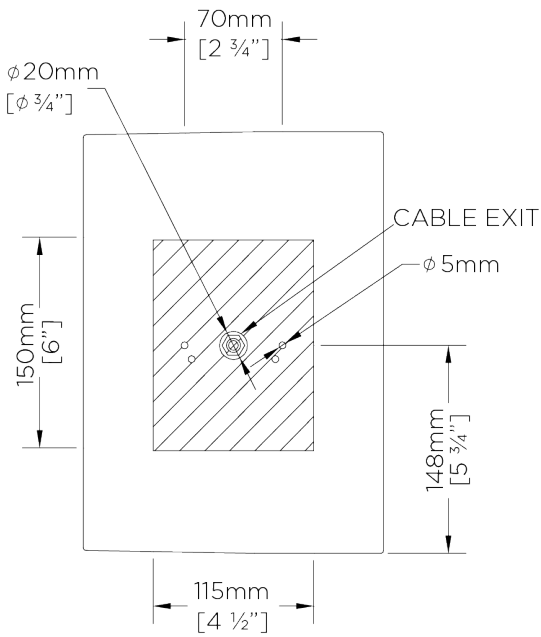

PORTA ROMANA

Metal Curl Wall Light

TWL57 | Burnished Silver

Shown in Burnished Silver

HEIGHT
300mm | 12"

CONSTRUCTED FROM
Aluminium and steel with decorative finish

MAX WATTAGE
40W

WIDTH
215mm | 8 1/2"

WEIGHT
2.7 kg | 5.94 lbs

LAMP
1 x T-4 G-9 Lamp

PROJECTION
90mm | 3 3/4"

VOLTAGE
120V

FINISHES

- 1 Burnished Silver
- 2 French Brass

Metal Curl Wall Light

TWL57

HEIGHT
300mm | 12"

WIDTH
215mm | 8 1/2"

BACK

FRONT

SIDE

© Porta Romana 2022

Dimensions and weights are provided as a guide. All Porta Romana Products are made by hand and variations can occur in some products. The products you are buying or marketing are exclusive designs belonging to Porta Romana. Please do not submit design sheets featuring our products to other manufacturing companies nor to other parties who might. Any manufacturer found to be reproducing Porta Romana products will be breaching copyright law and will be actively pursued