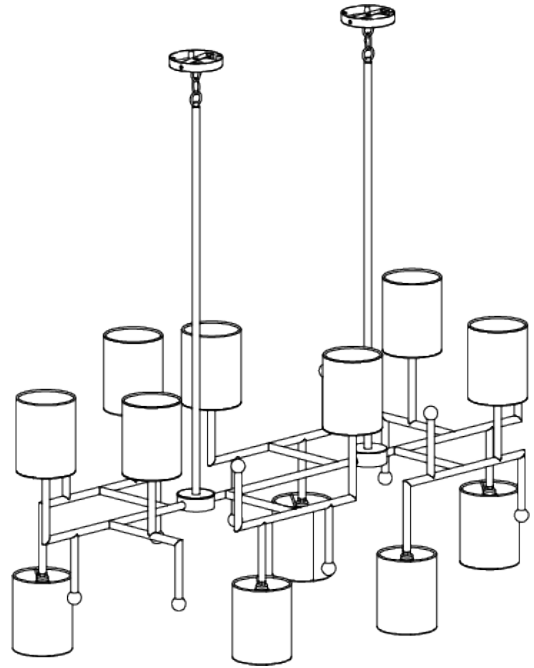

PORTA ROMANA

Medium Quantum Chandelier

MCL60M | New Gold

New Gold with Clear Glass

WIDTH
1505mm | 59 1/4"

CONSTRUCTED FROM
Steel with decorative finish and glass spheres

RECOMMENDED SHADE
5" Top Hat

DEPTH
550mm | 21 3/4"

MAX WATTAGE
12 x 25W

MINIMUM DROP
1290mm | 51"

LAMP
12 x Torpedo Type B10 Candelabra Base

MAXIMUM DROP
1290mm | 51"

VOLTAGE
120V

DROPS AVAILABLE
1290mm / Custom

FINISHES
1 New Gold
2 New Silver

Medium Quantum Chandelier

MCL60M

WIDTH
1505mm | 59 1/4"

DEPTH
550mm | 21 3/4"

MINIMUM DROP
1290mm | 51"

MAXIMUM DROP
1290mm | 51"

DROPS AVAILABLE
1290mm / Custom

© Porta Romana 2022

Dimensions and weights are provided as a guide. All Porta Romana Products are made by hand and variations can occur in some products. The products you are buying or marketing are exclusive designs belonging to Porta Romana. Please do not submit design sheets featuring our products to other manufacturing companies nor to other parties who might. Any manufacturer found to be reproducing Porta Romana products will be breaching copyright law and will be actively pursued