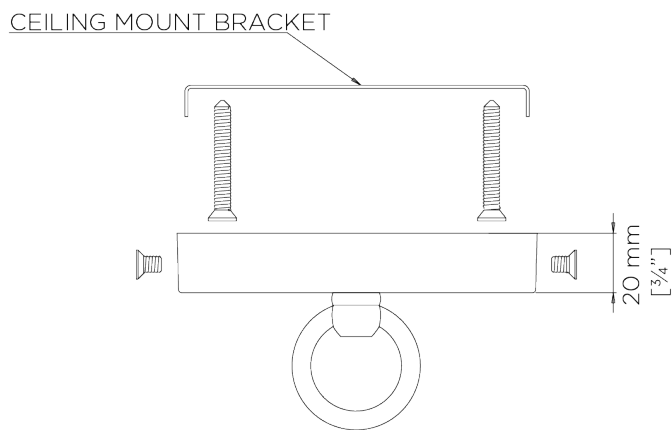

## Medium Orb Pendant

MCL43M | Bright Gold

Clear Glass with Bright Gold

**WIDTH**  
260mm | 10 1/4"

**CONSTRUCTED FROM**  
Blown glass and brass with decorative finish

**MAX WATTAGE**  
60W

**MINIMUM DROP**  
470mm | 18 3/4"

**WEIGHT**  
4.6 kg | 10.12 lbs

**LAMP**  
1 x Switched Type A19 Medium Base

**MAXIMUM DROP**  
1430mm | 56 1/2"

**VOLTAGE**  
120V

**DROPS AVAILABLE**  
1430mm / Custom

**FINISHES**  
1 Bright Gold  
2 Bright Silver

# Medium Orb Pendant

MCL43M

WIDTH  
260mm | 10 1/4"

MINIMUM DROP  
470mm | 18 3/4"

MAXIMUM DROP  
1430mm | 56 1/2"

DROPS AVAILABLE  
1430mm / Custom

CEILING ROSE DETAIL

© Porta Romana 2022