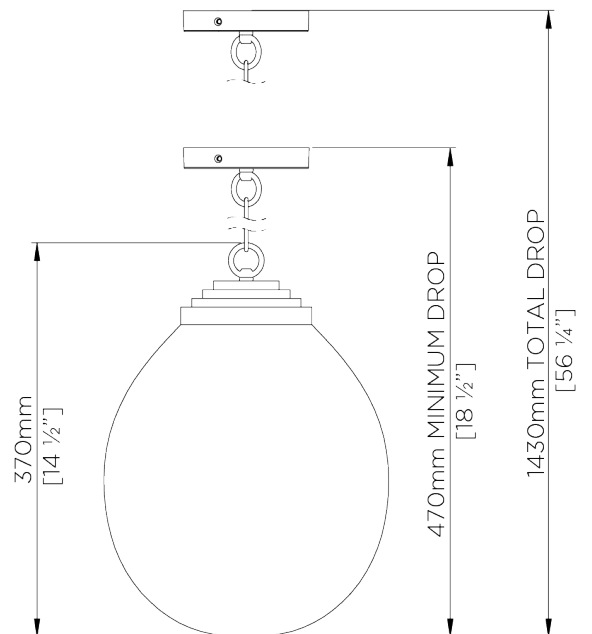

## Medium Orb Pendant

MCL43M | Bright Gold

Clear Glass with Bright Gold

**WIDTH**  
260mm | 10 1/4"

**CONSTRUCTED FROM**  
Blown glass and brass with decorative finish

**MAX WATTAGE**  
60W

**MINIMUM DROP**  
470mm | 18 3/4"

**WEIGHT**  
4.6 kg | 10.12 lbs

**LAMP**  
1 x Switched Type A19 Medium Base

**MAXIMUM DROP**  
1430mm | 56 1/2"

**VOLTAGE**  
120V

**DROPS AVAILABLE**  
1430mm / Custom

**FINISHES**  
1 Bright Gold  
2 Bright Silver

# Medium Orb Pendant

MCL43M

WIDTH  
260mm | 10 1/4"

MINIMUM DROP  
470mm | 18 3/4"

MAXIMUM DROP  
1430mm | 56 1/2"

DROPS AVAILABLE  
1430mm / Custom

CEILING ROSE DETAIL

© Porta Romana 2022