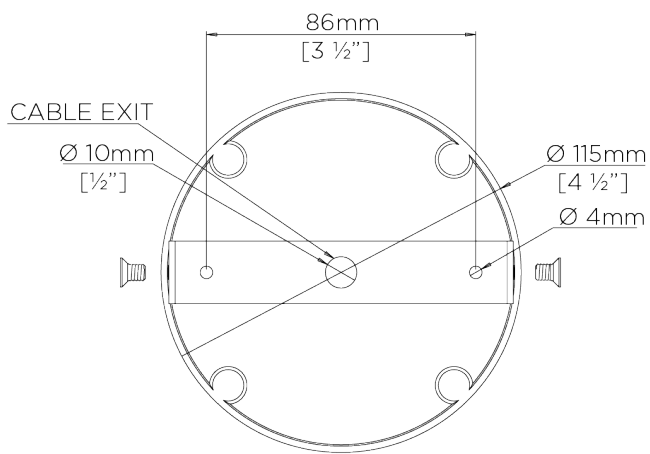

## Medium Orb Pendant

MCL43M | Bright Gold

Clear Glass with Bright Gold

**WIDTH**  
260mm | 10 1/4"

**CONSTRUCTED FROM**  
Blown glass and brass with decorative finish

**MAX WATTAGE**  
60W

**MINIMUM DROP**  
470mm | 18 3/4"

**WEIGHT**  
4.6 kg | 10.12 lbs

**LAMP**  
1 x Switched Type A19 Medium Base

**MAXIMUM DROP**  
1430mm | 56 1/2"

**VOLTAGE**  
120V

**DROPS AVAILABLE**  
1430mm / Custom

**FINISHES**  
1 Bright Gold  
2 Bright Silver

# Medium Orb Pendant

MCL43M

WIDTH  
260mm | 10 1/4"

MINIMUM DROP  
470mm | 18 3/4"

MAXIMUM DROP  
1430mm | 56 1/2"

DROPS AVAILABLE  
1430mm / Custom

CEILING ROSE DETAIL

© Porta Romana 2022