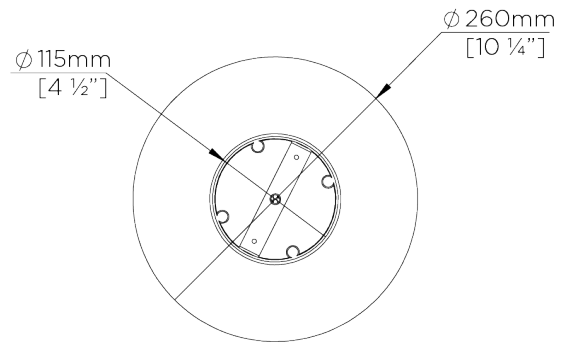

## Medium Orb Pendant

MCL43M | Bright Gold

Clear Glass with Bright Gold

**WIDTH**  
260mm | 10 1/4"

**CONSTRUCTED FROM**  
Blown glass and brass with decorative finish

**MAX WATTAGE**  
60W

**MINIMUM DROP**  
470mm | 18 3/4"

**WEIGHT**  
4.6 kg | 10.12 lbs

**LAMP**  
1 x Switched Type A19 Medium Base

**MAXIMUM DROP**  
1430mm | 56 1/2"

**VOLTAGE**  
120V

**DROPS AVAILABLE**  
1430mm / Custom

**FINISHES**  
1 Bright Gold  
2 Bright Silver

# Medium Orb Pendant

MCL43M

WIDTH  
260mm | 10 1/4"

MINIMUM DROP  
470mm | 18 3/4"

MAXIMUM DROP  
1430mm | 56 1/2"

DROPS AVAILABLE  
1430mm / Custom

CEILING ROSE DETAIL

© Porta Romana 2022