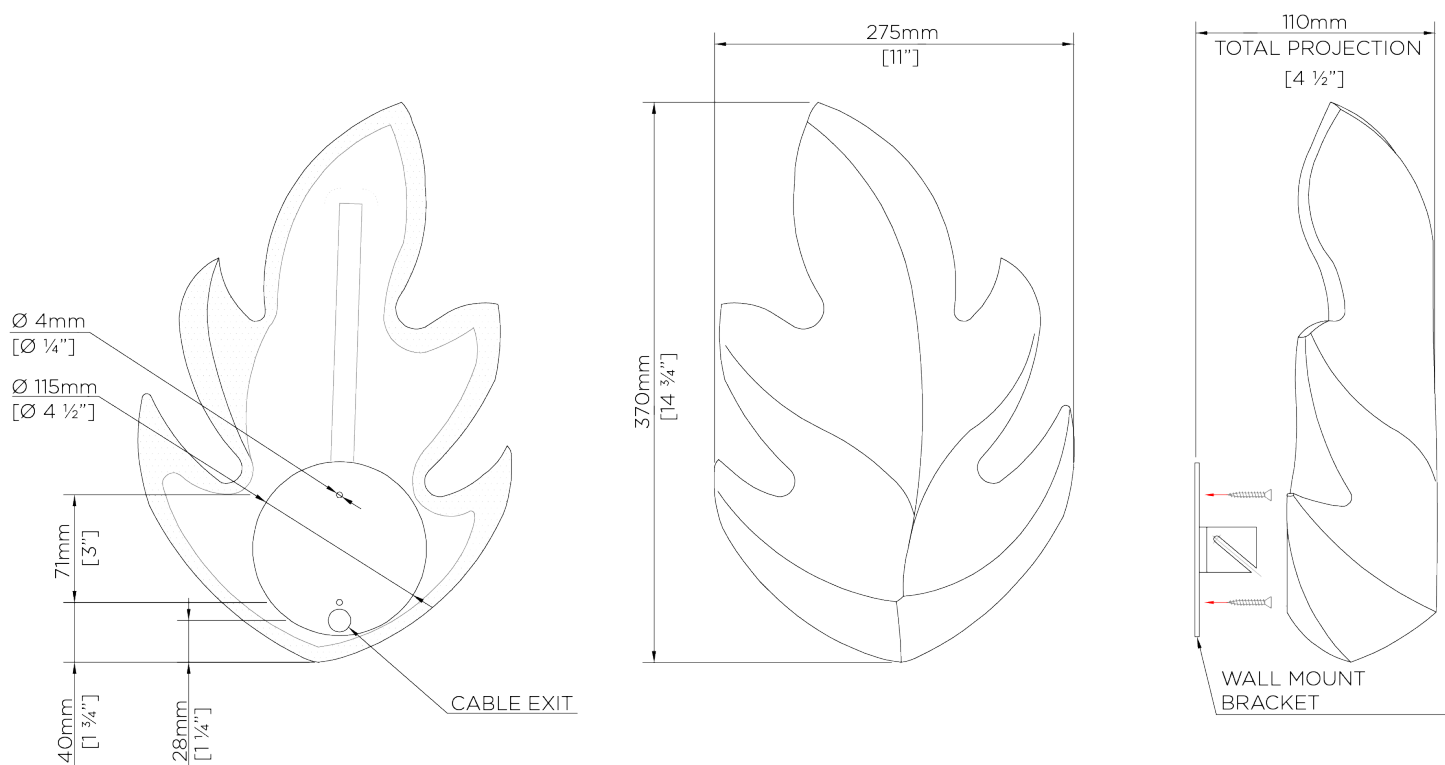

PORTA ROMANA

Medici Piccolo Wall Light

TWL77S | Fresco

Shown in Fresco

HEIGHT
370mm | 14 3/4"

WIDTH
275mm | 11"

CONSTRUCTED FROM
Cast composite with decorative
finish and steel

WEIGHT
2.3 kg | 5.06 lbs

PROJECTION
110mm | 4 1/2"

MAX WATTAGE
6W (Eq 20-25W output)

LAMP
LED Supplied Fitted

VOLTAGE
120V

FINISHES
1 Fresco

Medici Piccolo Wall Light

TWL77S

HEIGHT
370mm | 14 3/4"

WIDTH
275mm | 11"

© Porta Romana 2022

Dimensions and weights are provided as a guide. All Porta Romana Products are made by hand and variations can occur in some products. The products you are buying or marketing are exclusive designs belonging to Porta Romana. Please do not submit design sheets featuring our products to other manufacturing companies nor to other parties who might. Any manufacturer found to be reproducing Porta Romana products will be breaching copyright law and will be actively pursued