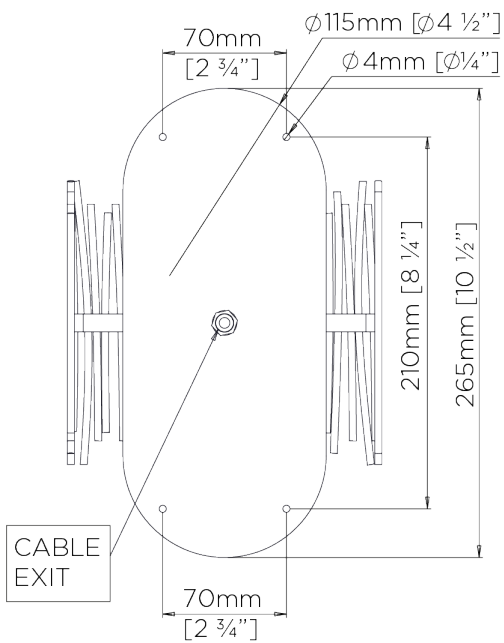

## Matchstick Wall Light

TWL64 | White Gold

White Gold shown with 6 1/2" Matchstick in Putty

HEIGHT  
430mm | 17"

CONSTRUCTED FROM  
Forged steel with decorative finish

RECOMMENDED SHADE  
6.5" Matchstick

HEIGHT WITH SHADE  
430mm | 17"

WEIGHT  
1.4 kg | 3.08 lbs

MAX WATTAGE  
25W

WIDTH  
180mm | 7 1/4"

PROJECTION  
102mm | 4 1/4"

LAMP  
2 x T-4 G-9 Lamp

WIDTH WITH SHADE  
180mm | 7 1/4"

VOLTAGE  
120V

FINISHES  
1 Burnt Silver  
2 Bronzed  
3 White Gold

# Matchstick Wall Light

TWL64

HEIGHT  
430mm | 17"

HEIGHT WITH SHADE  
430mm | 17"

WIDTH  
180mm | 7 1/4"

WIDTH WITH SHADE  
180mm | 7 1/4"

© Porta Romana 2022

Dimensions and weights are provided as a guide. All Porta Romana Products are made by hand and variations can occur in some products. The products you are buying or marketing are exclusive designs belonging to Porta Romana. Please do not submit design sheets featuring our products to other manufacturing companies nor to other parties who might. Any manufacturer found to be reproducing Porta Romana products will be breaching copyright law and will be actively pursued