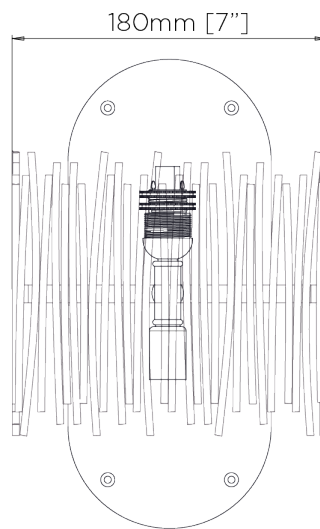

## Matchstick Wall Light

TWL64 | White Gold

White Gold shown with 6 1/2" Matchstick in Putty

HEIGHT  
430mm | 17"

CONSTRUCTED FROM  
Forged steel with decorative finish

RECOMMENDED SHADE  
6.5" Matchstick

HEIGHT WITH SHADE  
430mm | 17"

WEIGHT  
1.4 kg | 3.08 lbs

MAX WATTAGE  
25W

WIDTH  
180mm | 7 1/4"

PROJECTION  
102mm | 4 1/4"

LAMP  
2 x T-4 G-9 Lamp

WIDTH WITH SHADE  
180mm | 7 1/4"

VOLTAGE  
120V

FINISHES  
1 Burnt Silver  
2 Bronzed  
3 White Gold

# Matchstick Wall Light

TWL64

HEIGHT  
430mm | 17"

HEIGHT WITH SHADE  
430mm | 17"

WIDTH  
180mm | 7 1/4"

WIDTH WITH SHADE  
180mm | 7 1/4"

© Porta Romana 2022

Dimensions and weights are provided as a guide. All Porta Romana Products are made by hand and variations can occur in some products. The products you are buying or marketing are exclusive designs belonging to Porta Romana. Please do not submit design sheets featuring our products to other manufacturing companies nor to other parties who might. Any manufacturer found to be reproducing Porta Romana products will be breaching copyright law and will be actively pursued