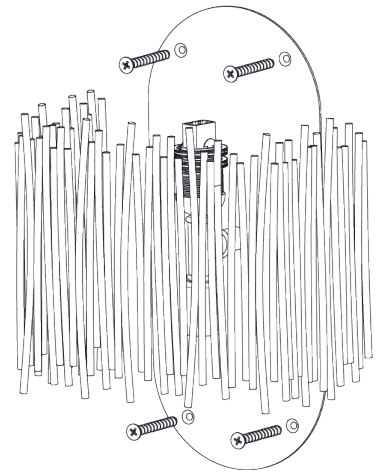

## Matchstick Wall Light

TWL64 | White Gold

White Gold shown with 6 1/2" Matchstick in Putty

HEIGHT  
430mm | 17"

CONSTRUCTED FROM  
Forged steel with decorative finish

RECOMMENDED SHADE  
6.5" Matchstick

HEIGHT WITH SHADE  
430mm | 17"

WEIGHT  
1.4 kg | 3.08 lbs

MAX WATTAGE  
25W

WIDTH  
180mm | 7 1/4"

PROJECTION  
102mm | 4 1/4"

LAMP  
2 x T-4 G-9 Lamp

WIDTH WITH SHADE  
180mm | 7 1/4"

VOLTAGE  
120V

FINISHES  
1 Burnt Silver  
2 Bronzed  
3 White Gold

# Matchstick Wall Light

TWL64

HEIGHT  
430mm | 17"

HEIGHT WITH SHADE  
430mm | 17"

WIDTH  
180mm | 7 1/4"

WIDTH WITH SHADE  
180mm | 7 1/4"

© Porta Romana 2022

Dimensions and weights are provided as a guide. All Porta Romana Products are made by hand and variations can occur in some products. The products you are buying or marketing are exclusive designs belonging to Porta Romana. Please do not submit design sheets featuring our products to other manufacturing companies nor to other parties who might. Any manufacturer found to be reproducing Porta Romana products will be breaching copyright law and will be actively pursued