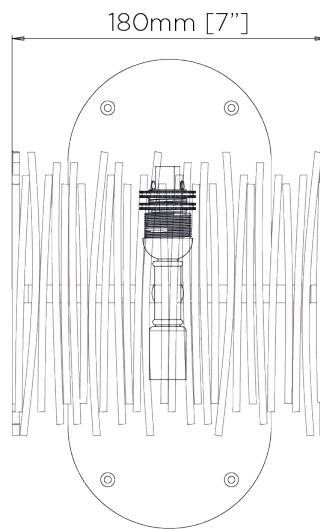

PORTA ROMANA

Matchstick Wall Light

TWL64 | Burnt Silver

Burnt Silver shown with 6 1/2" Matchstick in Putty

HEIGHT
430mm | 17"

CONSTRUCTED FROM
Forged steel with decorative finish

RECOMMENDED SHADE
6.5" Matchstick

HEIGHT WITH SHADE
430mm | 17"

WEIGHT
1.4 kg | 3.08 lbs

MAX WATTAGE
25W

WIDTH
180mm | 7 1/4"

PROJECTION
102mm | 4 1/4"

LAMP
2 x T-4 G-9 Lamp

WIDTH WITH SHADE
180mm | 7 1/4"

VOLTAGE
120V

FINISHES

- 1 Burnt Silver
- 2 Bronzed
- 3 White Gold

Matchstick Wall Light

TWL64

HEIGHT
430mm | 17"

HEIGHT WITH SHADE
430mm | 17"

WIDTH
180mm | 7 1/4"

WIDTH WITH SHADE
180mm | 7 1/4"