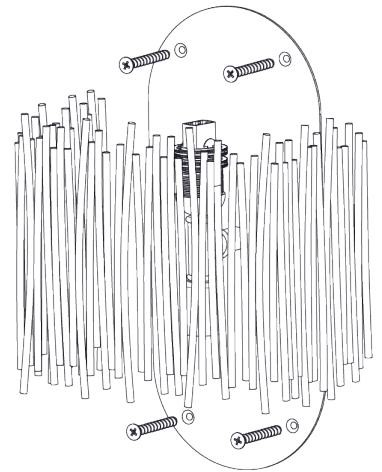

PORTA ROMANA

Matchstick Wall Light

TWL64 | Burnt Silver

Burnt Silver shown with 6 1/2" Matchstick in Putty

HEIGHT
430mm | 17"

CONSTRUCTED FROM
Forged steel with decorative finish

RECOMMENDED SHADE
6.5" Matchstick

HEIGHT WITH SHADE
430mm | 17"

WEIGHT
1.4 kg | 3.08 lbs

MAX WATTAGE
25W

WIDTH
180mm | 7 1/4"

PROJECTION
102mm | 4 1/4"

LAMP
2 x T-4 G-9 Lamp

WIDTH WITH SHADE
180mm | 7 1/4"

VOLTAGE
120V

FINISHES

- 1 Burnt Silver
- 2 Bronzed
- 3 White Gold

Matchstick Wall Light

TWL64

HEIGHT
430mm | 17"

HEIGHT WITH SHADE
430mm | 17"

WIDTH
180mm | 7 1/4"

WIDTH WITH SHADE
180mm | 7 1/4"