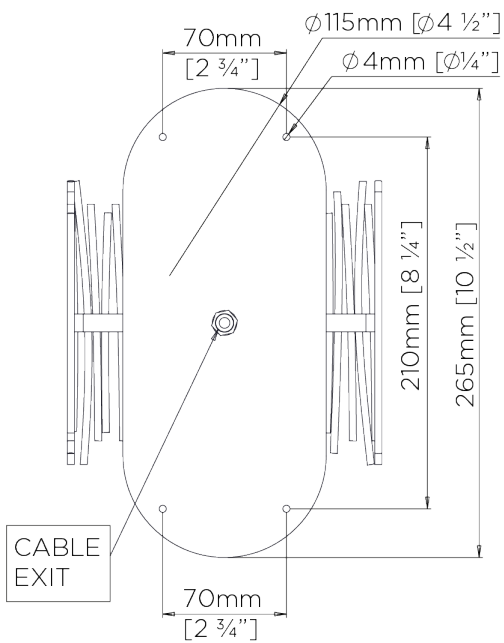

PORTA ROMANA

Matchstick Wall Light

TWL64 | Burnt Silver

Burnt Silver shown with 6 1/2" Matchstick in Putty

HEIGHT
430mm | 17"

CONSTRUCTED FROM
Forged steel with decorative finish

RECOMMENDED SHADE
6.5" Matchstick

HEIGHT WITH SHADE
430mm | 17"

WEIGHT
1.4 kg | 3.08 lbs

MAX WATTAGE
25W

WIDTH
180mm | 7 1/4"

PROJECTION
102mm | 4 1/4"

LAMP
2 x T-4 G-9 Lamp

WIDTH WITH SHADE
180mm | 7 1/4"

VOLTAGE
120V

FINISHES

- 1 Burnt Silver
- 2 Bronzed
- 3 White Gold

Matchstick Wall Light

TWL64

HEIGHT
430mm | 17"

HEIGHT WITH SHADE
430mm | 17"

WIDTH
180mm | 7 1/4"

WIDTH WITH SHADE
180mm | 7 1/4"