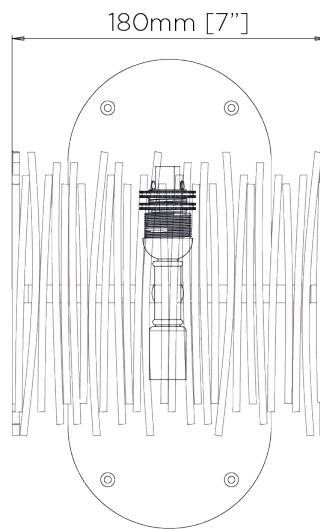

PORTA ROMANA

Matchstick Wall Light

TWL64 | Bronzed

Bronzed shown with 6 1/2" Matchstick in Putty

HEIGHT
430mm | 17"

CONSTRUCTED FROM
Forged steel with decorative finish

RECOMMENDED SHADE
6.5" Matchstick

HEIGHT WITH SHADE
430mm | 17"

WEIGHT
1.4 kg | 3.08 lbs

MAX WATTAGE
25W

WIDTH
180mm | 7 1/4"

PROJECTION
102mm | 4 1/4"

LAMP
2 x T-4 G-9 Lamp

WIDTH WITH SHADE
180mm | 7 1/4"

VOLTAGE
120V

FINISHES
1 Burnt Silver
2 Bronzed
3 White Gold

Matchstick Wall Light

TWL64

HEIGHT
430mm | 17"

HEIGHT WITH SHADE
430mm | 17"

WIDTH
180mm | 7 1/4"

WIDTH WITH SHADE
180mm | 7 1/4"

© Porta Romana 2022

Dimensions and weights are provided as a guide. All Porta Romana Products are made by hand and variations can occur in some products. The products you are buying or marketing are exclusive designs belonging to Porta Romana. Please do not submit design sheets featuring our products to other manufacturing companies nor to other parties who might. Any manufacturer found to be reproducing Porta Romana products will be breaching copyright law and will be actively pursued