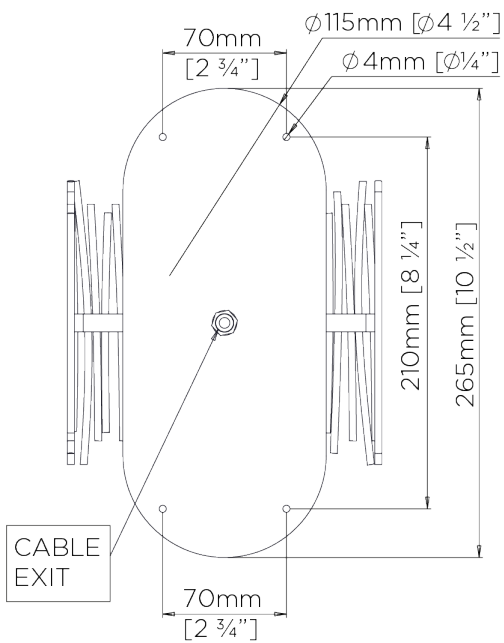

PORTA ROMANA

Matchstick Wall Light

TWL64 | Bronzed

Bronzed shown with 6 1/2" Matchstick in Putty

HEIGHT
430mm | 17"

CONSTRUCTED FROM
Forged steel with decorative finish

RECOMMENDED SHADE
6.5" Matchstick

HEIGHT WITH SHADE
430mm | 17"

WEIGHT
1.4 kg | 3.08 lbs

MAX WATTAGE
25W

WIDTH
180mm | 7 1/4"

PROJECTION
102mm | 4 1/4"

LAMP
2 x T-4 G-9 Lamp

WIDTH WITH SHADE
180mm | 7 1/4"

VOLTAGE
120V

FINISHES
1 Burnt Silver
2 Bronzed
3 White Gold

Matchstick Wall Light

TWL64

HEIGHT
430mm | 17"

HEIGHT WITH SHADE
430mm | 17"

WIDTH
180mm | 7 1/4"

WIDTH WITH SHADE
180mm | 7 1/4"

© Porta Romana 2022

Dimensions and weights are provided as a guide. All Porta Romana Products are made by hand and variations can occur in some products. The products you are buying or marketing are exclusive designs belonging to Porta Romana. Please do not submit design sheets featuring our products to other manufacturing companies nor to other parties who might. Any manufacturer found to be reproducing Porta Romana products will be breaching copyright law and will be actively pursued