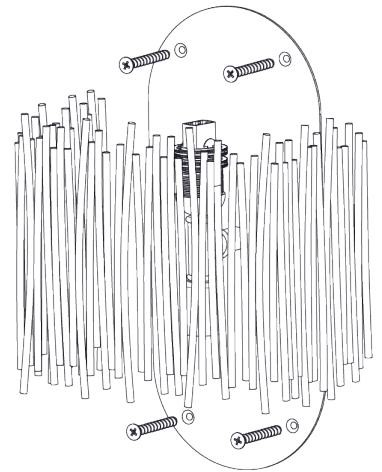

PORTA ROMANA

Matchstick Wall Light

TWL64 | Bronzed

Bronzed shown with 6 1/2" Matchstick in Putty

HEIGHT
430mm | 17"

CONSTRUCTED FROM
Forged steel with decorative finish

RECOMMENDED SHADE
6.5" Matchstick

HEIGHT WITH SHADE
430mm | 17"

WEIGHT
1.4 kg | 3.08 lbs

MAX WATTAGE
25W

WIDTH
180mm | 7 1/4"

PROJECTION
102mm | 4 1/4"

LAMP
2 x T-4 G-9 Lamp

WIDTH WITH SHADE
180mm | 7 1/4"

VOLTAGE
120V

FINISHES
1 Burnt Silver
2 Bronzed
3 White Gold

Matchstick Wall Light

TWL64

HEIGHT
430mm | 17"

HEIGHT WITH SHADE
430mm | 17"

WIDTH
180mm | 7 1/4"

WIDTH WITH SHADE
180mm | 7 1/4"

© Porta Romana 2022

Dimensions and weights are provided as a guide. All Porta Romana Products are made by hand and variations can occur in some products. The products you are buying or marketing are exclusive designs belonging to Porta Romana. Please do not submit design sheets featuring our products to other manufacturing companies nor to other parties who might. Any manufacturer found to be reproducing Porta Romana products will be breaching copyright law and will be actively pursued