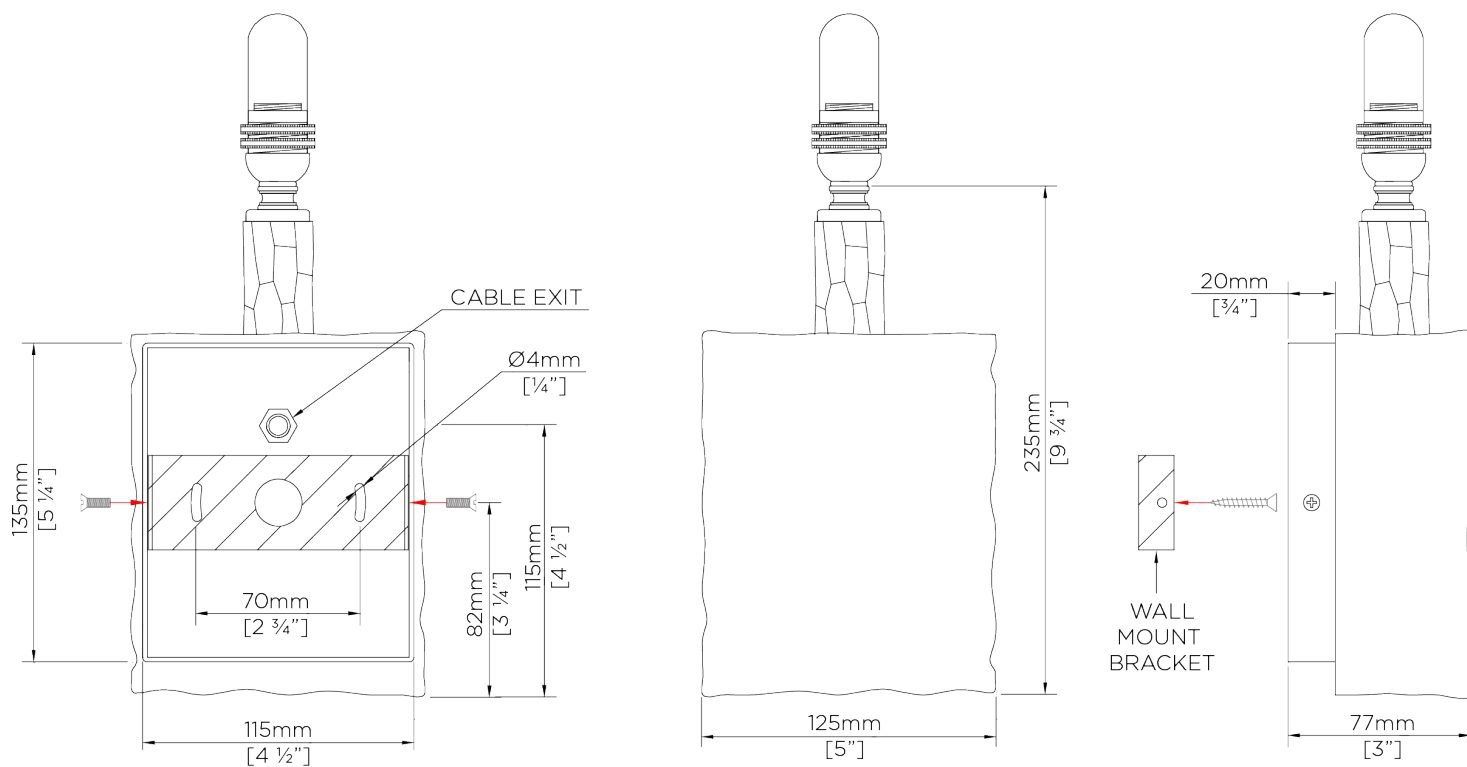

PORTA ROMANA

Marlin Bathroom Wall Light

BWL04 | Perspex - Nickel

Perspex with Nickel shown with 6 1/2" Open Back Marlin in Dove

HEIGHT 235mm 9 1/2"	CONSTRUCTED FROM Cast perspex with nickel plated brass and steel	RECOMMENDED SHADE 6.5" Marlin
HEIGHT WITH SHADE 330mm 13"	WEIGHT 2.1 kg 4.62 lbs	MAX WATTAGE 25W
WIDTH 125mm 5"	PROJECTION 108mm 4 1/2"	LAMP 1 x T-4 G-9 Lamp
WIDTH WITH SHADE 165mm 6 1/2"		VOLTAGE 120V

FINISHES
1 Perspex - Nickel

Marlin Bathroom Wall Light

BWL04

HEIGHT
235mm | 9 1/2"

HEIGHT WITH SHADE
330mm | 13"

WIDTH
125mm | 5"

WIDTH WITH SHADE
165mm | 6 1/2"

© Porta Romana 2022