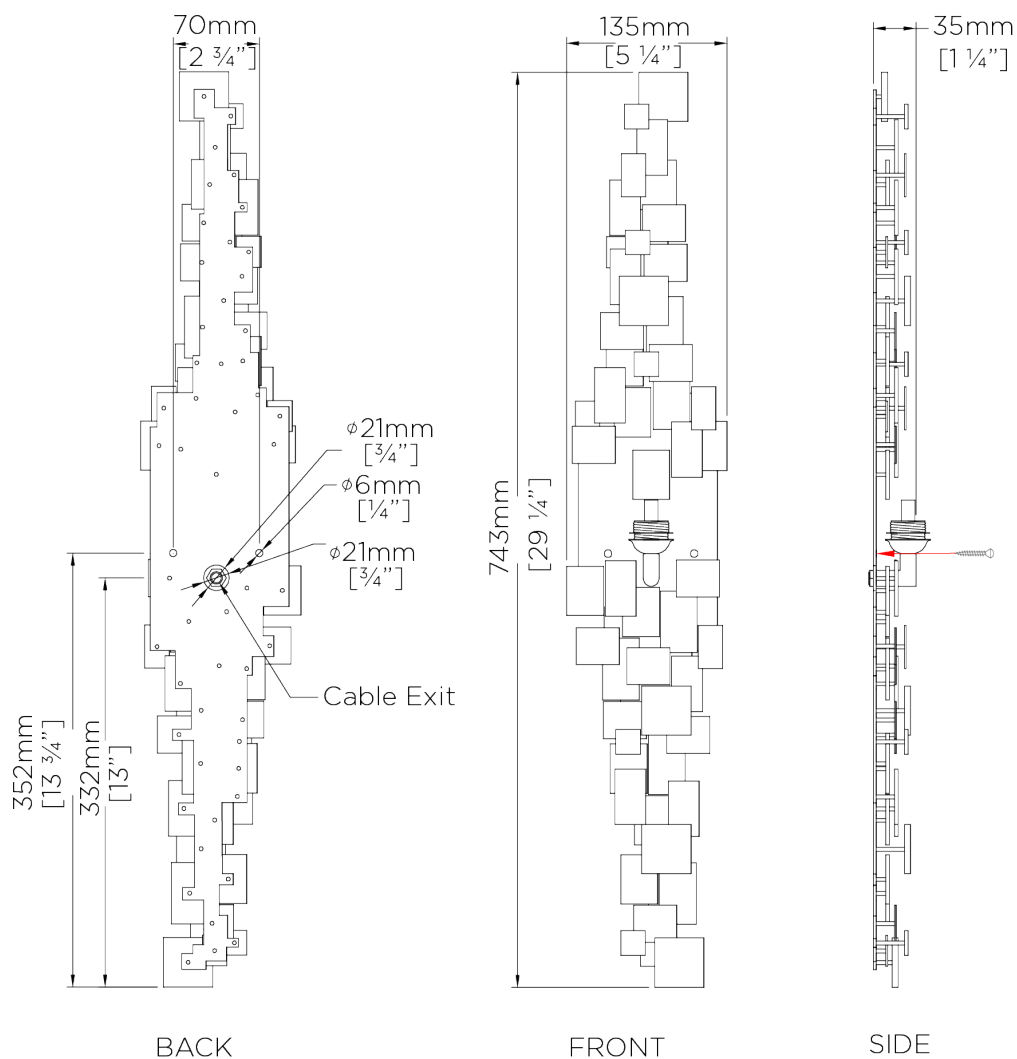

PORTA ROMANA

Luca Wall Light

TWL88 | Brass

Brass shown with 6" Luca Semi Cylinder in Wolf Silk

HEIGHT
743mm | 29 1/2"

CONSTRUCTED FROM
Brass with decorative finish

RECOMMENDED SHADE
6" Luca Semi Cylinder

HEIGHT WITH SHADE
743mm | 29 1/2"

WEIGHT
1.8 kg | 3.96 lbs

MAX WATTAGE
25W

WIDTH
135mm | 5 1/2"

PROJECTION
90mm | 3 3/4"

LAMP
1 x T-4 G-9 Lamp

WIDTH WITH SHADE
165mm | 6 1/2"

VOLTAGE
120V

FINISHES
1 Brass

Luca Wall Light

TWL88

HEIGHT
743mm | 29 1/2"

HEIGHT WITH SHADE
743mm | 29 1/2"

WIDTH
135mm | 5 1/2"

WIDTH WITH SHADE
165mm | 6 1/2"

© Porta Romana 2022

Dimensions and weights are provided as a guide. All Porta Romana Products are made by hand and variations can occur in some products. The products you are buying or marketing are exclusive designs belonging to Porta Romana. Please do not submit design sheets featuring our products to other manufacturing companies nor to other parties who might. Any manufacturer found to be reproducing Porta Romana products will be breaching copyright law and will be actively pursued