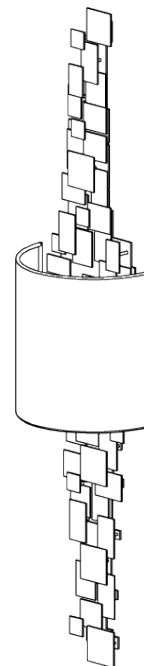

PORTA ROMANA

Luca Wall Light

TWL88 | Brass

Brass shown with 6" Luca Semi Cylinder in Wolf Silk

HEIGHT
743mm | 29 1/2"

CONSTRUCTED FROM
Brass with decorative finish

RECOMMENDED SHADE
6" Luca Semi Cylinder

HEIGHT WITH SHADE
743mm | 29 1/2"

WEIGHT
1.8 kg | 3.96 lbs

MAX WATTAGE
25W

WIDTH
135mm | 5 1/2"

PROJECTION
90mm | 3 3/4"

LAMP
1 x T-4 G-9 Lamp

WIDTH WITH SHADE
165mm | 6 1/2"

VOLTAGE
120V

FINISHES
1 Brass

Luca Wall Light

TWL88

HEIGHT
743mm | 29 1/2"

HEIGHT WITH SHADE
743mm | 29 1/2"

WIDTH
135mm | 5 1/2"

WIDTH WITH SHADE
165mm | 6 1/2"

© Porta Romana 2022

Dimensions and weights are provided as a guide. All Porta Romana Products are made by hand and variations can occur in some products. The products you are buying or marketing are exclusive designs belonging to Porta Romana. Please do not submit design sheets featuring our products to other manufacturing companies nor to other parties who might. Any manufacturer found to be reproducing Porta Romana products will be breaching copyright law and will be actively pursued