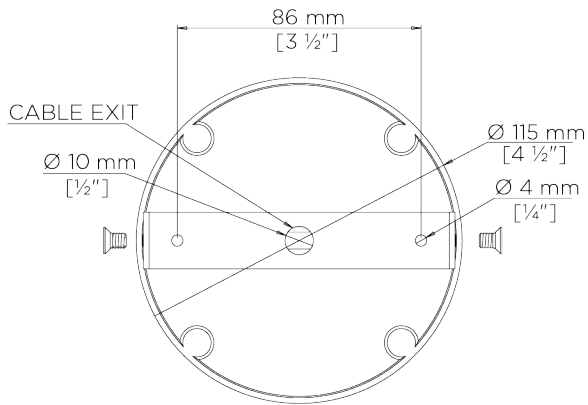

PORTA ROMANA

Luca Chandelier

MCL36 | Brass

Shown in Brass

WIDTH
755mm | 29 3/4"

CONSTRUCTED FROM
Hand cut textured and polished
brass

MAX WATTAGE
60W

MINIMUM DROP
570mm | 22 1/2"

WEIGHT
25 kg | 55 lbs

LAMP
4 x Switched Type A19 Medium Base

MAXIMUM DROP
2250mm | 88 3/4"

VOLTAGE
120V

DROPS AVAILABLE
2250mm / Custom

FINISHES
1 Brass

Luca Chandelier

MCL36

WIDTH
755mm | 29 3/4"

MINIMUM DROP
570mm | 22 1/2"

MAXIMUM DROP
2250mm | 88 3/4"

DROPS AVAILABLE
2250mm / Custom

CANOPY MOUNT BRACKET

CEILING ROSE DETAILS

Due to its weight (55 lb/25kg) this luminaire must be mounted or supported independantly of an outlet box