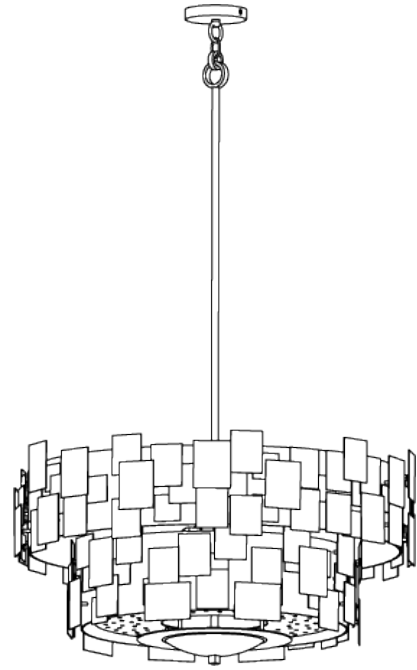

PORTA ROMANA

Luca Chandelier

MCL36 | Brass

Shown in Brass

WIDTH
755mm | 29 3/4"

CONSTRUCTED FROM
Hand cut textured and polished
brass

MAX WATTAGE
60W

MINIMUM DROP
570mm | 22 1/2"

WEIGHT
25 kg | 55 lbs

LAMP
4 x Switched Type A19 Medium Base

MAXIMUM DROP
2250mm | 88 3/4"

VOLTAGE
120V

DROPS AVAILABLE
2250mm / Custom

FINISHES
1 Brass

Luca Chandelier

MCL36

WIDTH
755mm | 29 3/4"

MINIMUM DROP
570mm | 22 1/2"

MAXIMUM DROP
2250mm | 88 3/4"

DROPS AVAILABLE
2250mm / Custom

CANOPY MOUNT BRACKET

CEILING ROSE DETAILS

Due to its weight (55 lb/25kg) this luminaire must be mounted or supported independantly of an outlet box

Please make sure the canopy mount bracket is firmly attached to a joist or noggin which is capable of supporting the weight of the chandelier

© Porta Romana 2022

Dimensions and weights are provided as a guide. All Porta Romana Products are made by hand and variations can occur in some products. The products you are buying or marketing are exclusive designs belonging to Porta Romana. Please do not submit design sheets featuring our products to other manufacturing companies nor to other parties who might. Any manufacturer found to be reproducing Porta Romana products will be breaching copyright law and will be actively pursued