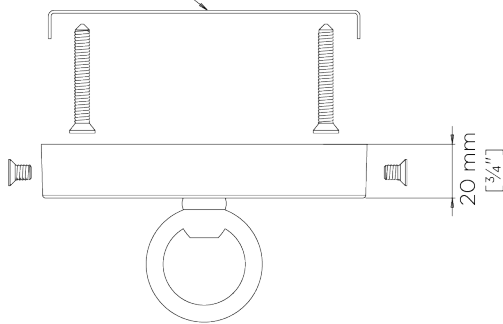

PORTA ROMANA

Luca Chandelier

MCL36 | Brass

Shown in Brass

WIDTH
755mm | 29 3/4"

CONSTRUCTED FROM
Hand cut textured and polished
brass

MAX WATTAGE
60W

MINIMUM DROP
570mm | 22 1/2"

WEIGHT
25 kg | 55 lbs

LAMP
4 x Switched Type A19 Medium Base

MAXIMUM DROP
2250mm | 88 3/4"

VOLTAGE
120V

DROPS AVAILABLE
2250mm / Custom

FINISHES
1 Brass

Luca Chandelier

MCL36

WIDTH
755mm | 29 3/4"

MINIMUM DROP
570mm | 22 1/2"

MAXIMUM DROP
2250mm | 88 3/4"

DROPS AVAILABLE
2250mm / Custom

CANOPY MOUNT BRACKET

CEILING ROSE DETAILS

Due to its weight (55 lb/25kg) this luminaire must be mounted or supported independantly of an outlet box

Please make sure the canopy mount bracket is firmly attached to a joist or noggin which is capable of supporting the weight of the chandelier

© Porta Romana 2022

Dimensions and weights are provided as a guide. All Porta Romana Products are made by hand and variations can occur in some products. The products you are buying or marketing are exclusive designs belonging to Porta Romana. Please do not submit design sheets featuring our products to other manufacturing companies nor to other parties who might. Any manufacturer found to be reproducing Porta Romana products will be breaching copyright law and will be actively pursued