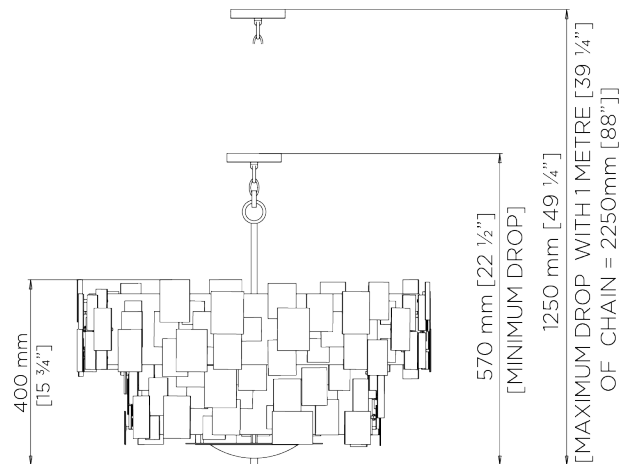

© Porta Romana 2022

Dimensions and weights are provided as a guide. All Porta Romana Products are made by hand and variations can occur in some products. The products you are buying or marketing are exclusive designs belonging to Porta Romana. Please do not submit design sheets featuring our products to other manufacturing companies nor to other parties who might. Any manufacturer found to be reproducing Porta Romana products will be breaching copyright law and will be actively pursued