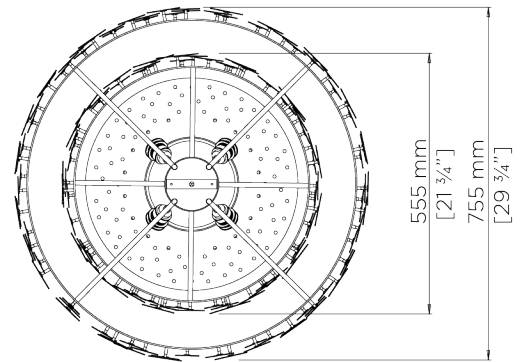

PORTA ROMANA

Luca Chandelier

MCL36 | Brass

Shown in Brass

WIDTH
755mm | 29 3/4"

CONSTRUCTED FROM
Hand cut textured and polished
brass

MAX WATTAGE
60W

MINIMUM DROP
570mm | 22 1/2"

WEIGHT
25 kg | 55 lbs

LAMP
4 x Switched Type A19 Medium Base

MAXIMUM DROP
2250mm | 88 3/4"

VOLTAGE
120V

DROPS AVAILABLE
2250mm / Custom

FINISHES
1 Brass

Luca Chandelier

MCL36

WIDTH
755mm | 29 3/4"

MINIMUM DROP
570mm | 22 1/2"

MAXIMUM DROP
2250mm | 88 3/4"

DROPS AVAILABLE
2250mm / Custom

CANOPY MOUNT BRACKET

CEILING ROSE DETAILS

Due to its weight (55 lb/25kg) this luminaire must be mounted or supported independantly of an outlet box