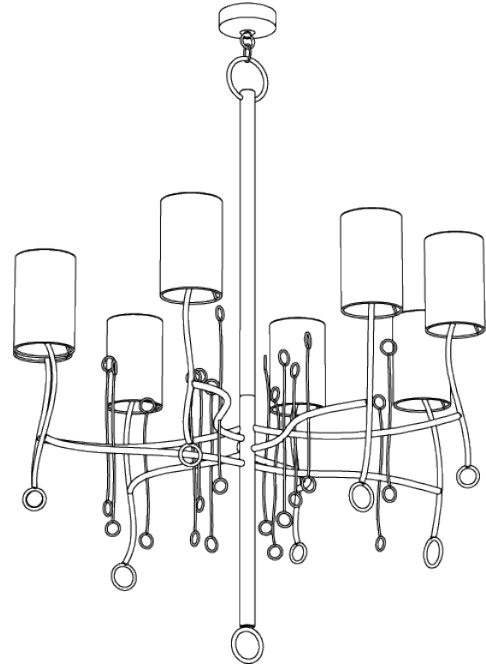

PORTA ROMANA

Lollipop Chandelier Large

MCL20L | Scratched Silver - Fired Copper

Scratched Silver with Fired Copper shown with 4 1/4" Cylinder in Pearl Silk

WIDTH
1080mm | 42 1/2"

CONSTRUCTED FROM
Forged steel with decorative finish

RECOMMENDED SHADE
4.25" Cylinder

MINIMUM DROP
1300mm | 51 1/4"

WEIGHT
7 kg | 15.4 lbs

MAX WATTAGE
25W

MAXIMUM DROP
2265mm | 89 1/4"

LAMP
8 x T-4 G-9 Lamp

DROPS AVAILABLE
2265mm / Custom

VOLTAGE
120V

FINISHES

- 1 Scratched Gold - Fired Copper
- 2 Scratched Silver - Fired Copper

Lollipop Chandelier Large

MCL20L

WIDTH
1080mm | 42 1/2"

MINIMUM DROP
1300mm | 51 1/4"

MAXIMUM DROP
2265mm | 89 1/4"

DROPS AVAILABLE
2265mm / Custom

© Porta Romana 2022

Dimensions and weights are provided as a guide. All Porta Romana Products are made by hand and variations can occur in some products. The products you are buying or marketing are exclusive designs belonging to Porta Romana. Please do not submit design sheets featuring our products to other manufacturing companies nor to other parties who might. Any manufacturer found to be reproducing Porta Romana products will be breaching copyright law and will be actively pursued