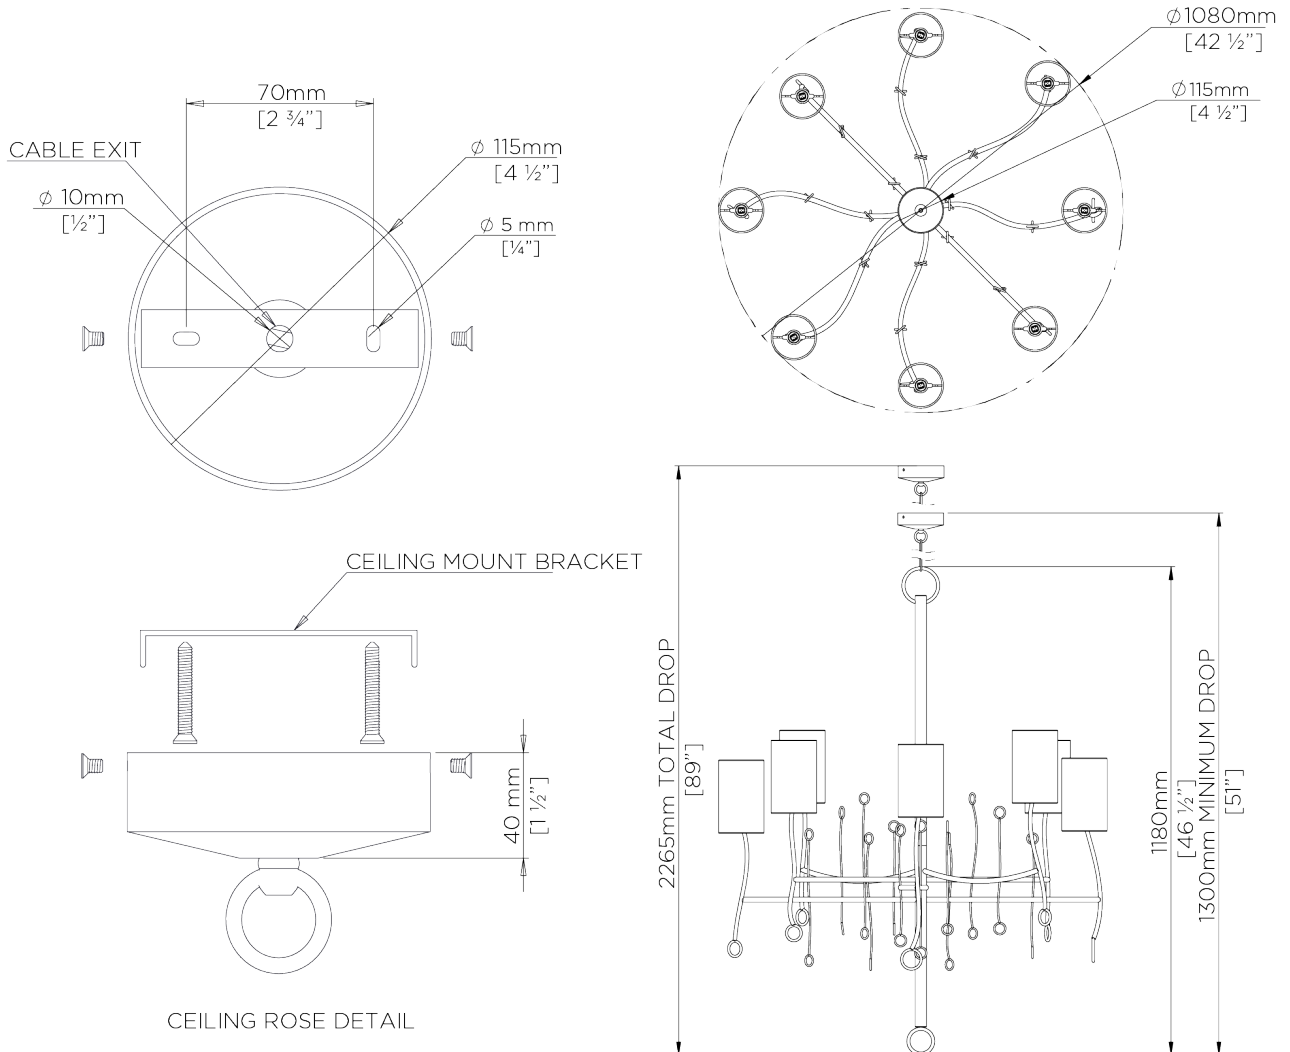

PORTA ROMANA

Lollipop Chandelier Large

MCL20L | Scratched Silver - Fired Copper

Scratched Silver with Fired Copper shown with 4 1/4" Cylinder in Pearl Silk

WIDTH
1080mm | 42 1/2"

CONSTRUCTED FROM
Forged steel with decorative finish

RECOMMENDED SHADE
4.25" Cylinder

MINIMUM DROP
1300mm | 51 1/4"

WEIGHT
7 kg | 15.4 lbs

MAX WATTAGE
25W

MAXIMUM DROP
2265mm | 89 1/4"

LAMP
8 x T-4 G-9 Lamp

DROPS AVAILABLE
2265mm / Custom

VOLTAGE
120V

FINISHES

- 1 Scratched Gold - Fired Copper
- 2 Scratched Silver - Fired Copper

Lollipop Chandelier Large

MCL20L

WIDTH
1080mm | 42 1/2"

MINIMUM DROP
1300mm | 51 1/4"

MAXIMUM DROP
2265mm | 89 1/4"

DROPS AVAILABLE
2265mm / Custom