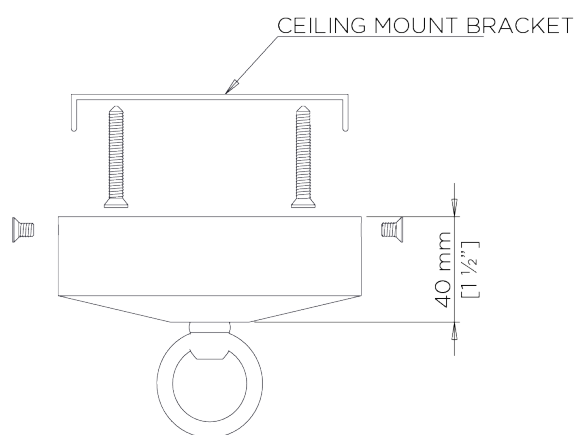

**RECOMMENDED SHADE**  
4.25" Cylinder

**MINIMUM DROP**  
1300mm | 51 1/4"

**WEIGHT**  
7 kg | 15.4 lbs

**MAX WATTAGE**  
25W

**MAXIMUM DROP**  
2265mm | 89 1/4"

**LAMP**  
8 x T-4 G-9 Lamp

**DROPS AVAILABLE**  
2265mm / Custom

## MCL20L

**WIDTH**  
1080mm | 42 1/2"

**MINIMUM DROP**  
1300mm | 51 1/4"

**MAXIMUM DROP**  
2265mm | 89 1/4"

**DROPS AVAILABLE**  
2265mm / Custom

CEILING ROSE DETAIL

© Porta Romana 2022

Dimensions and weights are provided as a guide. All Porta Romana Products are made by hand and variations can occur in some products. The products you are buying or marketing are exclusive designs belonging to Porta Romana. Please do not submit design sheets featuring our products to other manufacturing companies nor to other parties who might. Any manufacturer found to be reproducing Porta Romana products will be breaching copyright law and will be actively pursued