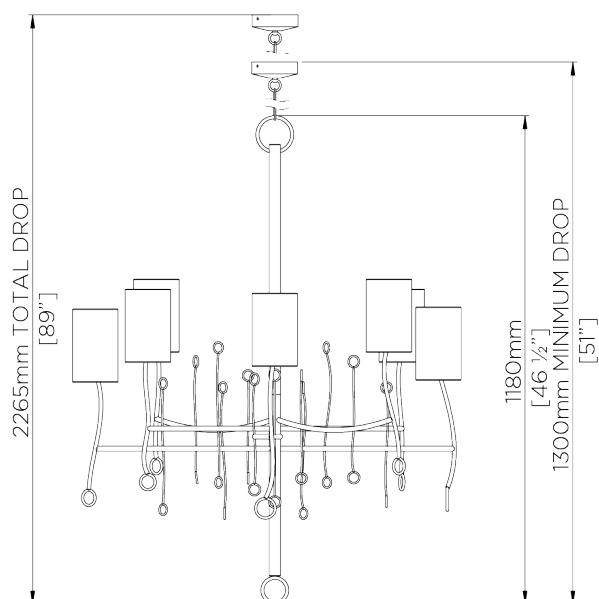

**RECOMMENDED SHADE**  
4.25" Cylinder

**MINIMUM DROP**  
1300mm | 51 1/4"

**WEIGHT**  
7 kg | 15.4 lbs

**MAX WATTAGE**  
25W

**MAXIMUM DROP**  
2265mm | 89 1/4"

**LAMP**  
8 x T-4 G-9 Lamp

**DROPS AVAILABLE**  
2265mm / Custom

## MCL20L

**WIDTH**  
1080mm | 42 1/2"

**MINIMUM DROP**  
1300mm | 51 1/4"

**MAXIMUM DROP**  
2265mm | 89 1/4"

**DROPS AVAILABLE**  
2265mm / Custom

CEILING ROSE DETAIL

© Porta Romana 2022

Dimensions and weights are provided as a guide. All Porta Romana Products are made by hand and variations can occur in some products. The products you are buying or marketing are exclusive designs belonging to Porta Romana. Please do not submit design sheets featuring our products to other manufacturing companies nor to other parties who might. Any manufacturer found to be reproducing Porta Romana products will be breaching copyright law and will be actively pursued