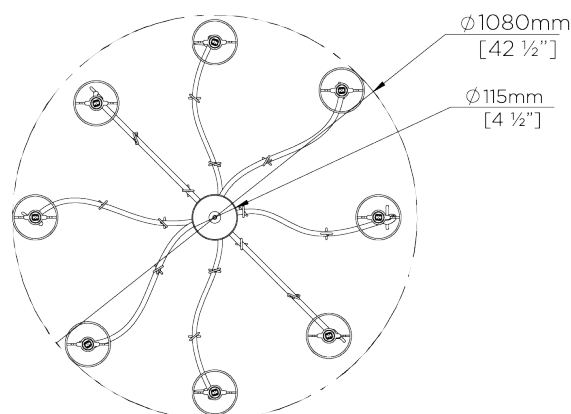

**RECOMMENDED SHADE**  
4.25" Cylinder

**MINIMUM DROP**  
1300mm | 51 1/4"

**WEIGHT**  
7 kg | 15.4 lbs

**MAX WATTAGE**  
25W

**MAXIMUM DROP**  
2265mm | 89 1/4"

**LAMP**  
8 x T-4 G-9 Lamp

**DROPS AVAILABLE**  
2265mm / Custom

## MCL20L

**WIDTH**  
1080mm | 42 1/2"

**MINIMUM DROP**  
1300mm | 51 1/4"

**MAXIMUM DROP**  
2265mm | 89 1/4"

**DROPS AVAILABLE**  
2265mm / Custom

CEILING ROSE DETAIL

© Porta Romana 2022

Dimensions and weights are provided as a guide. All Porta Romana Products are made by hand and variations can occur in some products. The products you are buying or marketing are exclusive designs belonging to Porta Romana. Please do not submit design sheets featuring our products to other manufacturing companies nor to other parties who might. Any manufacturer found to be reproducing Porta Romana products will be breaching copyright law and will be actively pursued