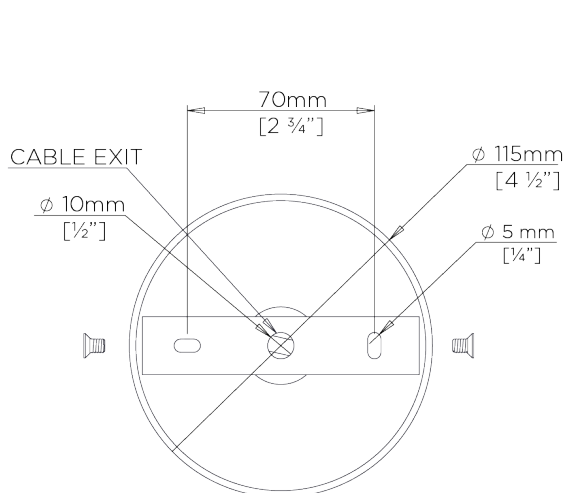

**RECOMMENDED SHADE**  
4.25" Cylinder

**MINIMUM DROP**  
1300mm | 51 1/4"

**WEIGHT**  
7 kg | 15.4 lbs

**MAX WATTAGE**  
25W

**MAXIMUM DROP**  
2265mm | 89 1/4"

**LAMP**  
8 x T-4 G-9 Lamp

**DROPS AVAILABLE**  
2265mm / Custom

## MCL20L

**WIDTH**  
1080mm | 42 1/2"

**MINIMUM DROP**  
1300mm | 51 1/4"

**MAXIMUM DROP**  
2265mm | 89 1/4"

**DROPS AVAILABLE**  
2265mm / Custom

CEILING ROSE DETAIL

© Porta Romana 2022

Dimensions and weights are provided as a guide. All Porta Romana Products are made by hand and variations can occur in some products. The products you are buying or marketing are exclusive designs belonging to Porta Romana. Please do not submit design sheets featuring our products to other manufacturing companies nor to other parties who might. Any manufacturer found to be reproducing Porta Romana products will be breaching copyright law and will be actively pursued