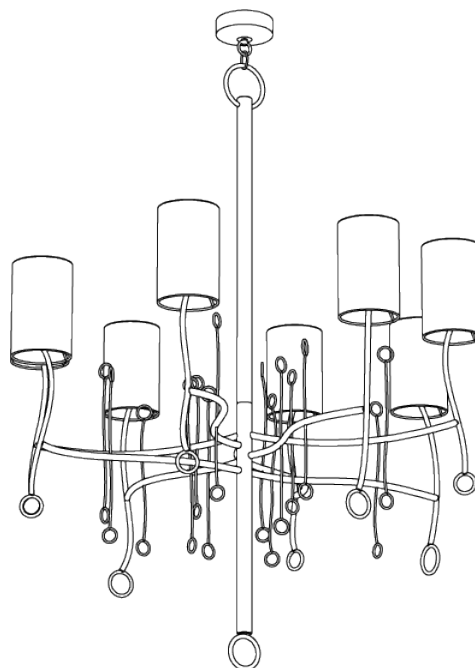

## Lollipop Chandelier Large

MCL20L | Scratched Gold - Fired Copper

Scratched Gold with Fired Copper shown with 4 1/4" Cylinder in Truffle Silk

**WIDTH**  
1080mm | 42 1/2"

**CONSTRUCTED FROM**  
Forged steel with decorative finish

**RECOMMENDED SHADE**  
4.25" Cylinder

**MINIMUM DROP**  
1300mm | 51 1/4"

**WEIGHT**  
7 kg | 15.4 lbs

**MAX WATTAGE**  
25W

**MAXIMUM DROP**  
2265mm | 89 1/4"

**LAMP**  
8 x T-4 G-9 Lamp

**DROPS AVAILABLE**  
2265mm / Custom

# Lollipop Chandelier Large

## MCL20L

**WIDTH**  
1080mm | 42 1/2"

**MINIMUM DROP**  
1300mm | 51 1/4"

**MAXIMUM DROP**  
2265mm | 89 1/4"

**DROPS AVAILABLE**  
2265mm / Custom

CEILING ROSE DETAIL

© Porta Romana 2022

Dimensions and weights are provided as a guide. All Porta Romana Products are made by hand and variations can occur in some products. The products you are buying or marketing are exclusive designs belonging to Porta Romana. Please do not submit design sheets featuring our products to other manufacturing companies nor to other parties who might. Any manufacturer found to be reproducing Porta Romana products will be breaching copyright law and will be actively pursued