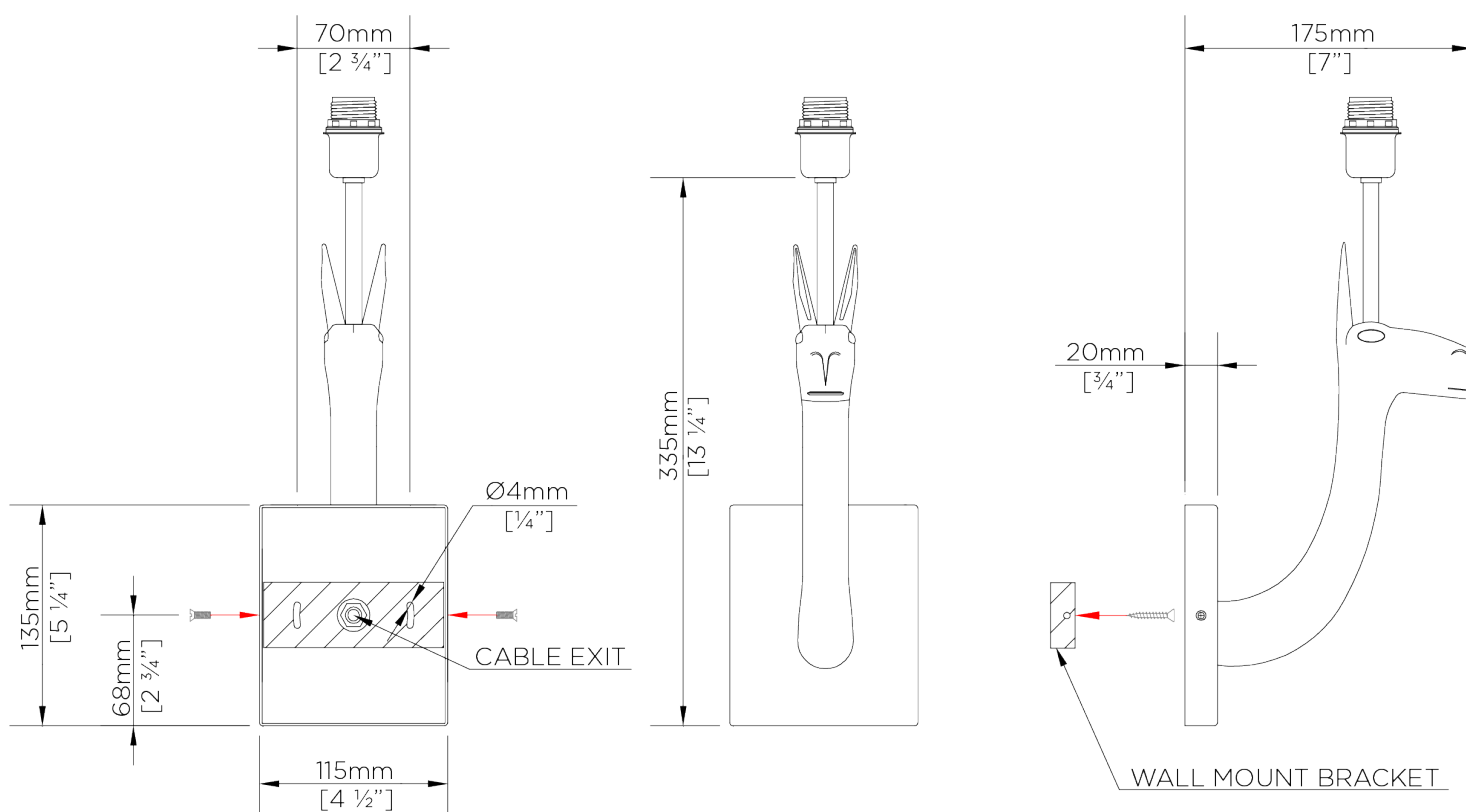

PORTA ROMANA

Llama Wall Light

TWL45 | Decayed Silver

Decayed Silver shown with 7" Top Hat in Putty Silk

HEIGHT
335mm | 13 1/4"

HEIGHT WITH SHADE
449mm | 17 3/4"

WIDTH
50mm | 2"

WIDTH WITH SHADE
178mm | 7 1/4"

CONSTRUCTED FROM
Cast composite and brass with
decorative finish

WEIGHT
1 kg | 2.2 lbs

PROJECTION
185mm | 7 1/2"

RECOMMENDED SHADE
6" Fez

MAX WATTAGE
40W

LAMP
1 x Torpedo Type B10 Candelabra
Base

VOLTAGE
120V

FINISHES
1 Decayed Gold
2 Decayed Silver

Llama Wall Light

TWL45

HEIGHT
335mm | 13 1/4"

HEIGHT WITH SHADE
449mm | 17 3/4"

WIDTH
50mm | 2"

WIDTH WITH SHADE
178mm | 7 1/4"

© Porta Romana 2022