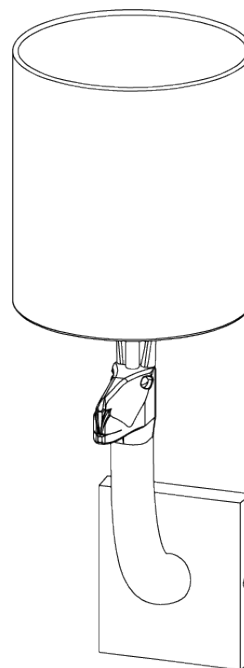

PORTA ROMANA

Llama Wall Light

TWL45 | Decayed Silver

Decayed Silver shown with 7" Top Hat in Putty Silk

HEIGHT
335mm | 13 1/4"

HEIGHT WITH SHADE
449mm | 17 3/4"

WIDTH
50mm | 2"

WIDTH WITH SHADE
178mm | 7 1/4"

CONSTRUCTED FROM
Cast composite and brass with
decorative finish

WEIGHT
1 kg | 2.2 lbs

PROJECTION
185mm | 7 1/2"

RECOMMENDED SHADE
6" Fez

MAX WATTAGE
40W

LAMP
1 x Torpedo Type B10 Candelabra
Base

VOLTAGE
120V

FINISHES
1 Decayed Gold
2 Decayed Silver

Llama Wall Light

TWL45

HEIGHT
335mm | 13 1/4"

HEIGHT WITH SHADE
449mm | 17 3/4"

WIDTH
50mm | 2"

WIDTH WITH SHADE
178mm | 7 1/4"

© Porta Romana 2022