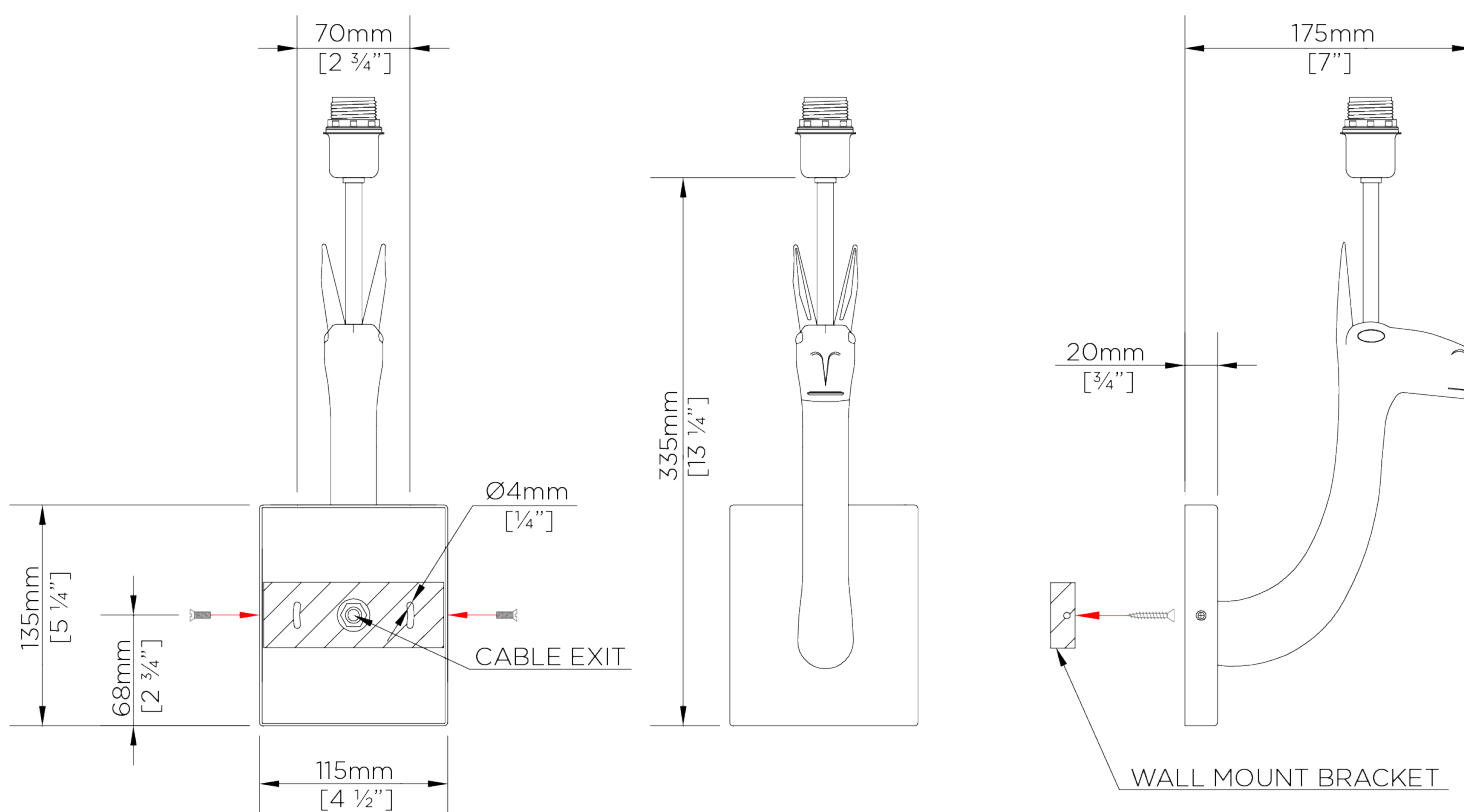

PORTA ROMANA

Llama Wall Light

TWL45 | Decayed Gold

Decayed Gold shown with 6" Fez in Asparagus Satin

HEIGHT
335mm | 13 1/4"

HEIGHT WITH SHADE
449mm | 17 3/4"

WIDTH
50mm | 2"

WIDTH WITH SHADE
178mm | 7 1/4"

CONSTRUCTED FROM
Cast composite and brass with
decorative finish

WEIGHT
1 kg | 2.2 lbs

PROJECTION
185mm | 7 1/2"

RECOMMENDED SHADE
6" Fez

MAX WATTAGE
40W

LAMP
1 x Torpedo Type B10 Candelabra
Base

VOLTAGE
120V

FINISHES
1 Decayed Gold
2 Decayed Silver

Llama Wall Light

TWL45

HEIGHT
335mm | 13 1/4"

HEIGHT WITH SHADE
449mm | 17 3/4"

WIDTH
50mm | 2"

WIDTH WITH SHADE
178mm | 7 1/4"

© Porta Romana 2022