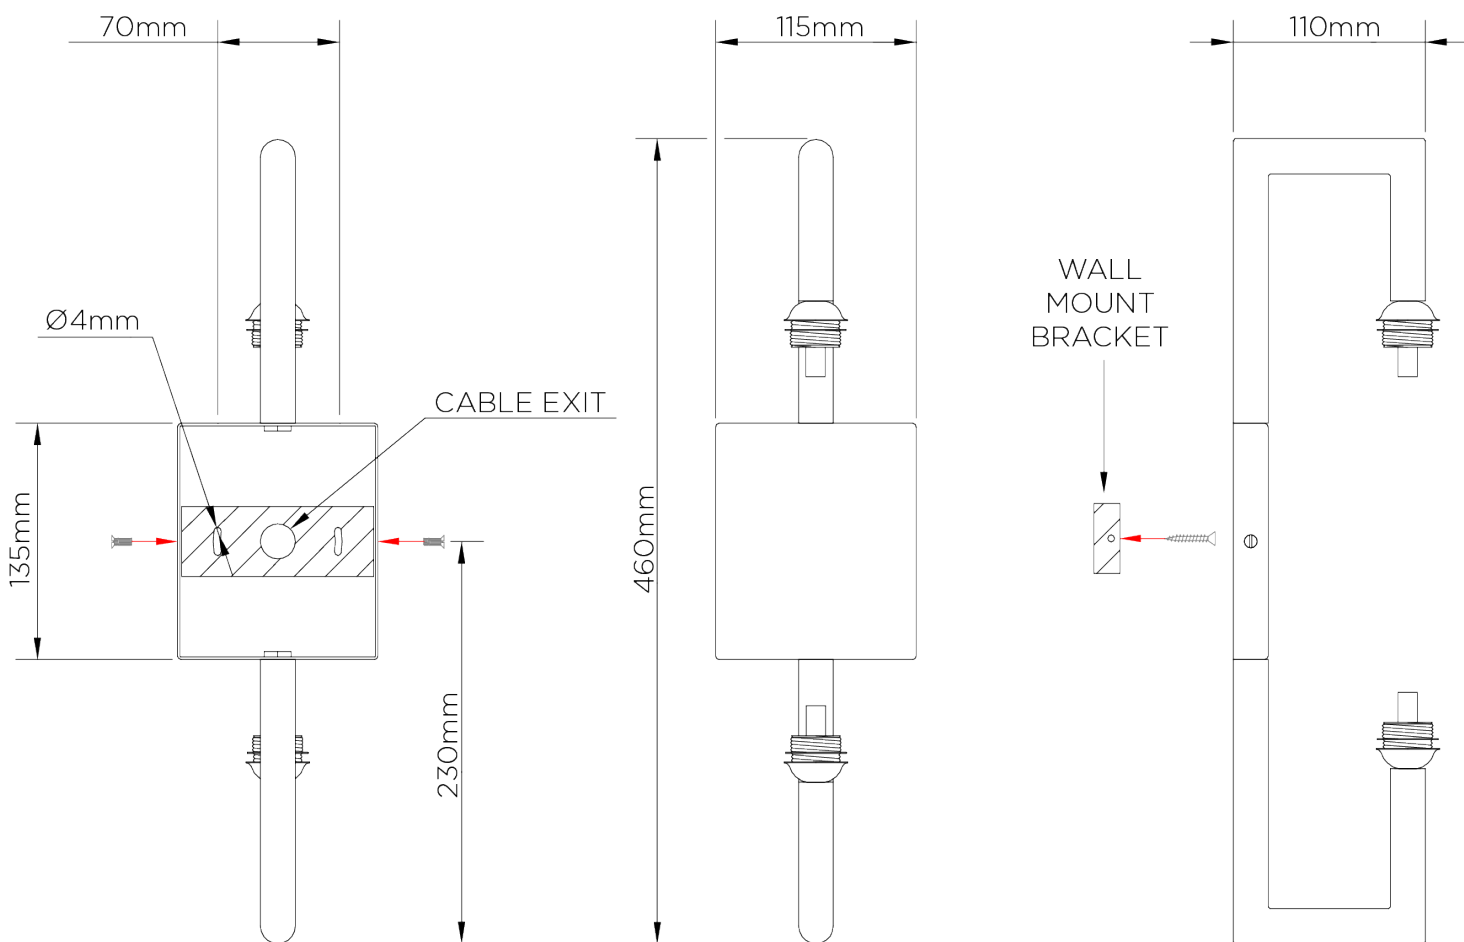

## Lille Wall Light

TWL71 | Versailles Gold

Versailles Gold shown with 5" Tall Cylinder in Putty Silk

HEIGHT  
460mm | 18 1/4"

CONSTRUCTED FROM  
Steel and brass with decorative finish

RECOMMENDED SHADE  
5" Tall Cylinder

HEIGHT WITH SHADE  
460mm | 18 1/4"

WEIGHT  
1.2 kg | 2.64 lbs

MAX WATTAGE  
25W

WIDTH  
127mm | 5"

PROJECTION  
190mm | 7 1/2"

LAMP  
2 x T-4 G-9 Lamp

WIDTH WITH SHADE  
127mm | 5"

VOLTAGE  
120V

# Lille Wall Light

TWL71

HEIGHT  
460mm | 18 1/4"

HEIGHT WITH SHADE  
460mm | 18 1/4"

WIDTH  
127mm | 5"

WIDTH WITH SHADE  
127mm | 5"

© Porta Romana 2022

Dimensions and weights are provided as a guide. All Porta Romana Products are made by hand and variations can occur in some products. The products you are buying or marketing are exclusive designs belonging to Porta Romana. Please do not submit design sheets featuring our products to other manufacturing companies nor to other parties who might. Any manufacturer found to be reproducing Porta Romana products will be breaching copyright law and will be actively pursued