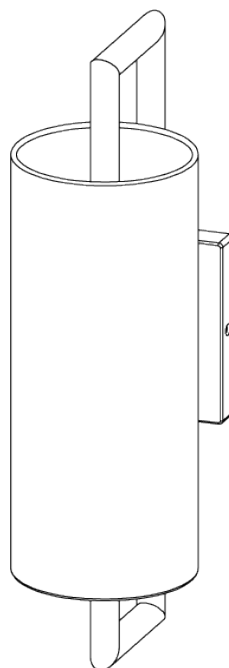

## Lille Wall Light

TWL71 | Versailles Gold

Versailles Gold shown with 5" Tall Cylinder in Putty Silk

HEIGHT  
460mm | 18 1/4"

CONSTRUCTED FROM  
Steel and brass with decorative finish

RECOMMENDED SHADE  
5" Tall Cylinder

HEIGHT WITH SHADE  
460mm | 18 1/4"

WEIGHT  
1.2 kg | 2.64 lbs

MAX WATTAGE  
25W

WIDTH  
127mm | 5"

PROJECTION  
190mm | 7 1/2"

LAMP  
2 x T-4 G-9 Lamp

WIDTH WITH SHADE  
127mm | 5"

VOLTAGE  
120V

# Lille Wall Light

TWL71

HEIGHT  
460mm | 18 1/4"

HEIGHT WITH SHADE  
460mm | 18 1/4"

WIDTH  
127mm | 5"

WIDTH WITH SHADE  
127mm | 5"

© Porta Romana 2022

Dimensions and weights are provided as a guide. All Porta Romana Products are made by hand and variations can occur in some products. The products you are buying or marketing are exclusive designs belonging to Porta Romana. Please do not submit design sheets featuring our products to other manufacturing companies nor to other parties who might. Any manufacturer found to be reproducing Porta Romana products will be breaching copyright law and will be actively pursued