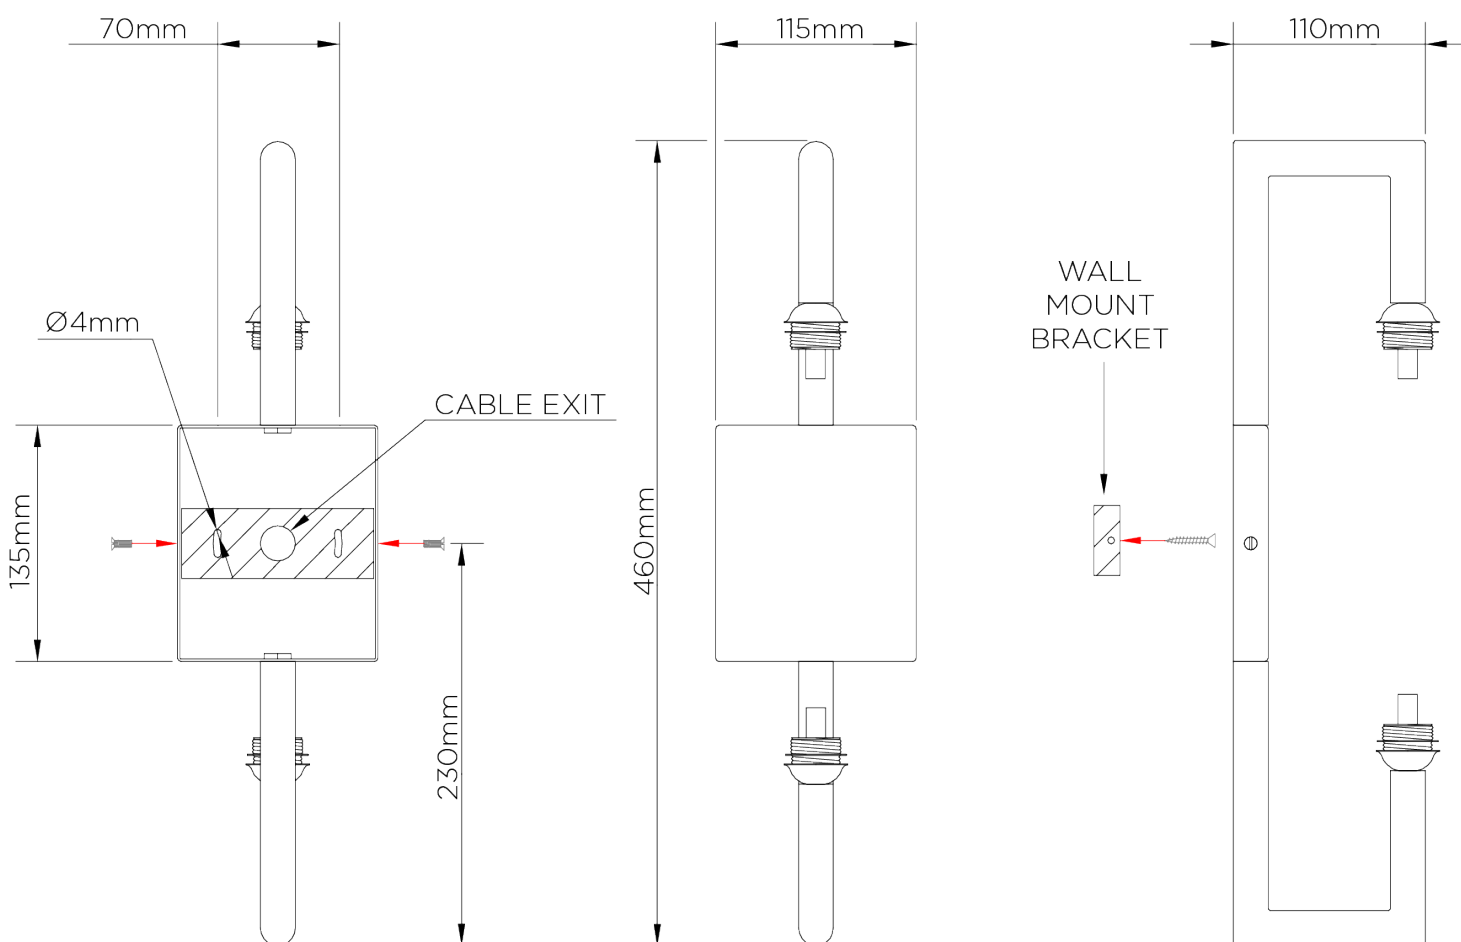

## Lille Wall Light

TWL71 | Burnt Silver

Burnt Silver shown with 5" Tall Cylinder in Putty Silk

HEIGHT  
460mm | 18 1/4"

CONSTRUCTED FROM  
Steel and brass with decorative finish

RECOMMENDED SHADE  
5" Tall Cylinder

HEIGHT WITH SHADE  
460mm | 18 1/4"

WEIGHT  
1.2 kg | 2.64 lbs

MAX WATTAGE  
25W

WIDTH  
127mm | 5"

PROJECTION  
190mm | 7 1/2"

LAMP  
2 x T-4 G-9 Lamp

WIDTH WITH SHADE  
127mm | 5"

VOLTAGE  
120V

# Lille Wall Light

TWL71

HEIGHT  
460mm | 18 1/4"

HEIGHT WITH SHADE  
460mm | 18 1/4"

WIDTH  
127mm | 5"

WIDTH WITH SHADE  
127mm | 5"

© Porta Romana 2022

Dimensions and weights are provided as a guide. All Porta Romana Products are made by hand and variations can occur in some products. The products you are buying or marketing are exclusive designs belonging to Porta Romana. Please do not submit design sheets featuring our products to other manufacturing companies nor to other parties who might. Any manufacturer found to be reproducing Porta Romana products will be breaching copyright law and will be actively pursued