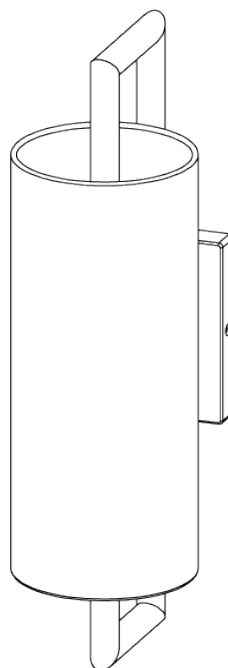

## Lille Wall Light

TWL71 | Burnt Silver

Burnt Silver shown with 5" Tall Cylinder in Putty Silk

HEIGHT  
460mm | 18 1/4"

CONSTRUCTED FROM  
Steel and brass with decorative finish

RECOMMENDED SHADE  
5" Tall Cylinder

HEIGHT WITH SHADE  
460mm | 18 1/4"

WEIGHT  
1.2 kg | 2.64 lbs

MAX WATTAGE  
25W

WIDTH  
127mm | 5"

PROJECTION  
190mm | 7 1/2"

LAMP  
2 x T-4 G-9 Lamp

WIDTH WITH SHADE  
127mm | 5"

VOLTAGE  
120V

# Lille Wall Light

TWL71

HEIGHT  
460mm | 18 1/4"

HEIGHT WITH SHADE  
460mm | 18 1/4"

WIDTH  
127mm | 5"

WIDTH WITH SHADE  
127mm | 5"

© Porta Romana 2022

Dimensions and weights are provided as a guide. All Porta Romana Products are made by hand and variations can occur in some products. The products you are buying or marketing are exclusive designs belonging to Porta Romana. Please do not submit design sheets featuring our products to other manufacturing companies nor to other parties who might. Any manufacturer found to be reproducing Porta Romana products will be breaching copyright law and will be actively pursued