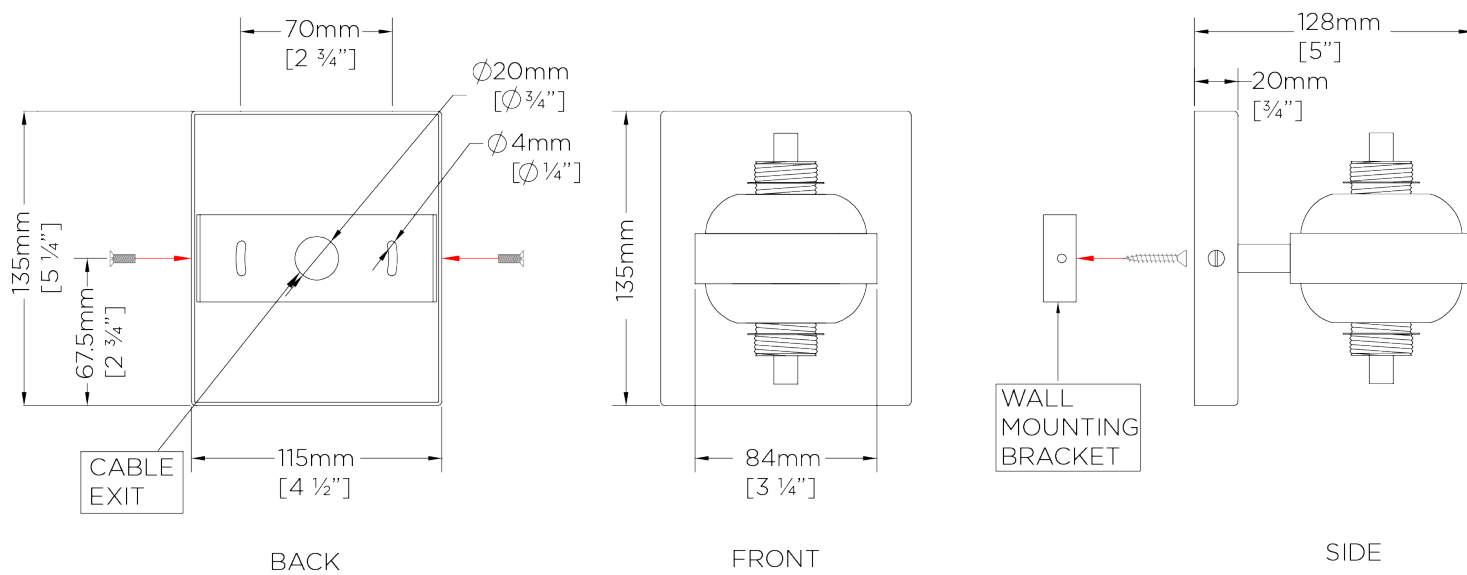

PORTA ROMANA

Lilburn Wall Light Large

TWL63L | Nickel

Nickel shown with 3" Empire in Truffle

HEIGHT
340mm | 13 1/2"

CONSTRUCTED FROM
Cast brass or nickel plated brass with
steel

RECOMMENDED SHADE
3" Empire

HEIGHT WITH SHADE
340mm | 13 1/2"

WEIGHT
0.7 kg | 1.54 lbs

MAX WATTAGE
25W

WIDTH
115mm | 4 3/4"

PROJECTION
133mm | 5 1/4"

LAMP
2 x T-4 G-9 Lamp

WIDTH WITH SHADE
115mm | 4 3/4"

VOLTAGE
120V

FINISHES

- 1 Brass
- 2 Gunmetal
- 3 Nickel

Lilburn Wall Light Large

TWL63L

HEIGHT
340mm | 13 1/2"

HEIGHT WITH SHADE
340mm | 13 1/2"

WIDTH
115mm | 4 3/4"

WIDTH WITH SHADE
115mm | 4 3/4"

© Porta Romana 2022