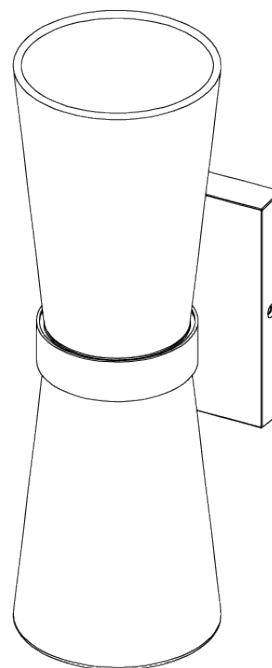

PORTA ROMANA

Lilburn Wall Light Large

TWL63L | Gunmetal

Gunmetal shown with 3" Empire in Dove Satin

HEIGHT
340mm | 13 1/2"

HEIGHT WITH SHADE
340mm | 13 1/2"

WIDTH
115mm | 4 3/4"

WIDTH WITH SHADE
115mm | 4 3/4"

CONSTRUCTED FROM
Cast brass or nickel plated brass with steel

WEIGHT
0.7 kg | 1.54 lbs

PROJECTION
133mm | 5 1/4"

RECOMMENDED SHADE
3" Empire

MAX WATTAGE
25W

LAMP
2 x T-4 G-9 Lamp

VOLTAGE
120V

FINISHES

- 1 Brass
- 2 Gunmetal
- 3 Nickel

Lilburn Wall Light Large

TWL63L

HEIGHT
340mm | 13 1/2"

HEIGHT WITH SHADE
340mm | 13 1/2"

WIDTH
115mm | 4 3/4"

WIDTH WITH SHADE
115mm | 4 3/4"

© Porta Romana 2022