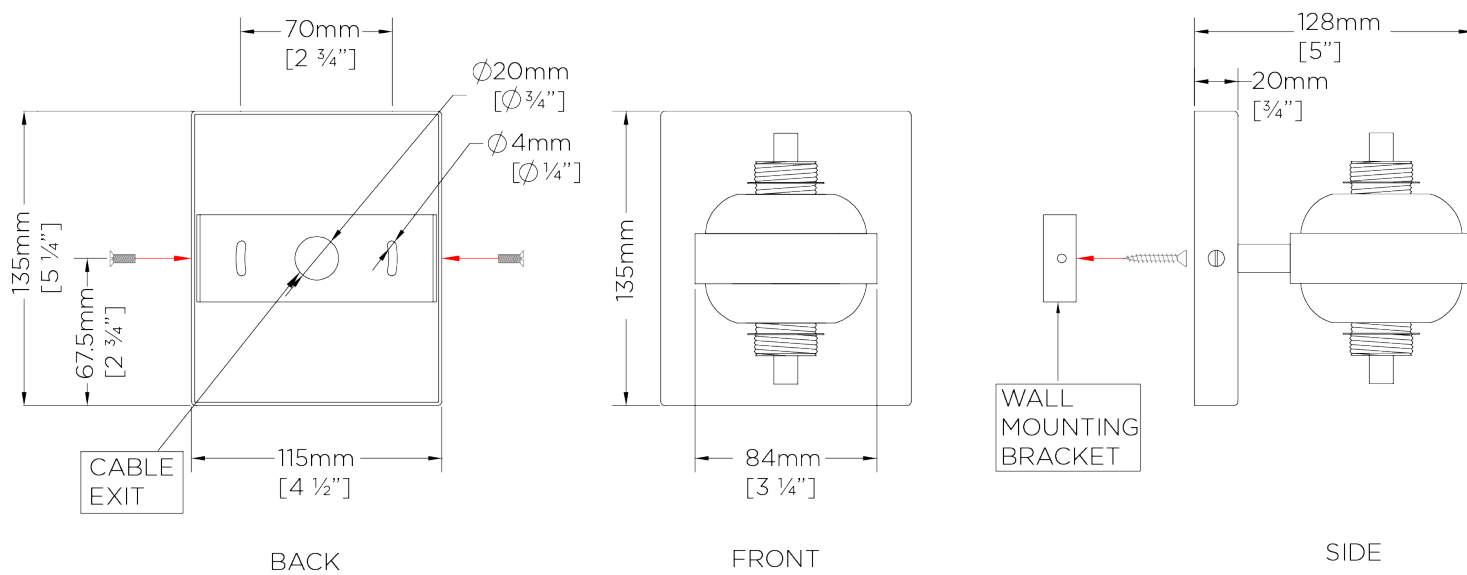

PORTA ROMANA

Lilburn Wall Light Large

TWL63L | Gunmetal

Gunmetal shown with 3" Empire in Dove Satin

HEIGHT
340mm | 13 1/2"

HEIGHT WITH SHADE
340mm | 13 1/2"

WIDTH
115mm | 4 3/4"

WIDTH WITH SHADE
115mm | 4 3/4"

CONSTRUCTED FROM
Cast brass or nickel plated brass with steel

WEIGHT
0.7 kg | 1.54 lbs

PROJECTION
133mm | 5 1/4"

RECOMMENDED SHADE
3" Empire

MAX WATTAGE
25W

LAMP
2 x T-4 G-9 Lamp

VOLTAGE
120V

FINISHES

- 1 Brass
- 2 Gunmetal
- 3 Nickel

Lilburn Wall Light Large

TWL63L

HEIGHT
340mm | 13 1/2"

HEIGHT WITH SHADE
340mm | 13 1/2"

WIDTH
115mm | 4 3/4"

WIDTH WITH SHADE
115mm | 4 3/4"

© Porta Romana 2022