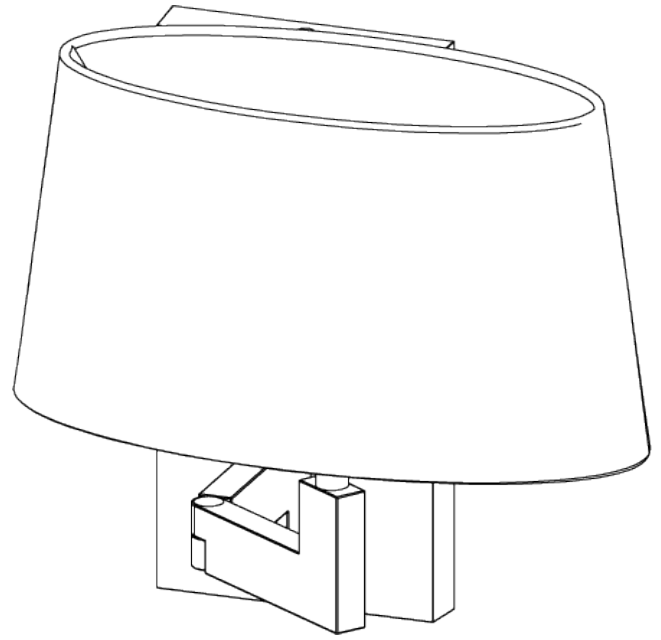

PORTA ROMANA

Library Wall Light

SWL06 | Polished Brass

Polished Brass shown with 5" Bongo in Oat Linen

HEIGHT
240mm | 9 1/2"

CONSTRUCTED FROM
Cast patinated or nickel plated brass

RECOMMENDED SHADE
7" Bongo

HEIGHT WITH SHADE
368mm | 14 1/2"

WEIGHT
1.4 kg | 3.08 lbs

MAX WATTAGE
25W

WIDTH
160mm | 6 1/2"

PROJECTION
260mm | 10 1/4"

LAMP
1 x Torpedo Type B10 Candelabra
Base

WIDTH WITH SHADE
267mm | 10 3/4"

VOLTAGE
120V

FINISHES

- 1 Gunmetal
- 2 Nickel
- 3 Polished Brass

Library Wall Light

SWL06

HEIGHT
240mm | 9 1/2"

HEIGHT WITH SHADE
368mm | 14 1/2"

WIDTH
160mm | 6 1/2"

WIDTH WITH SHADE
267mm | 10 3/4"