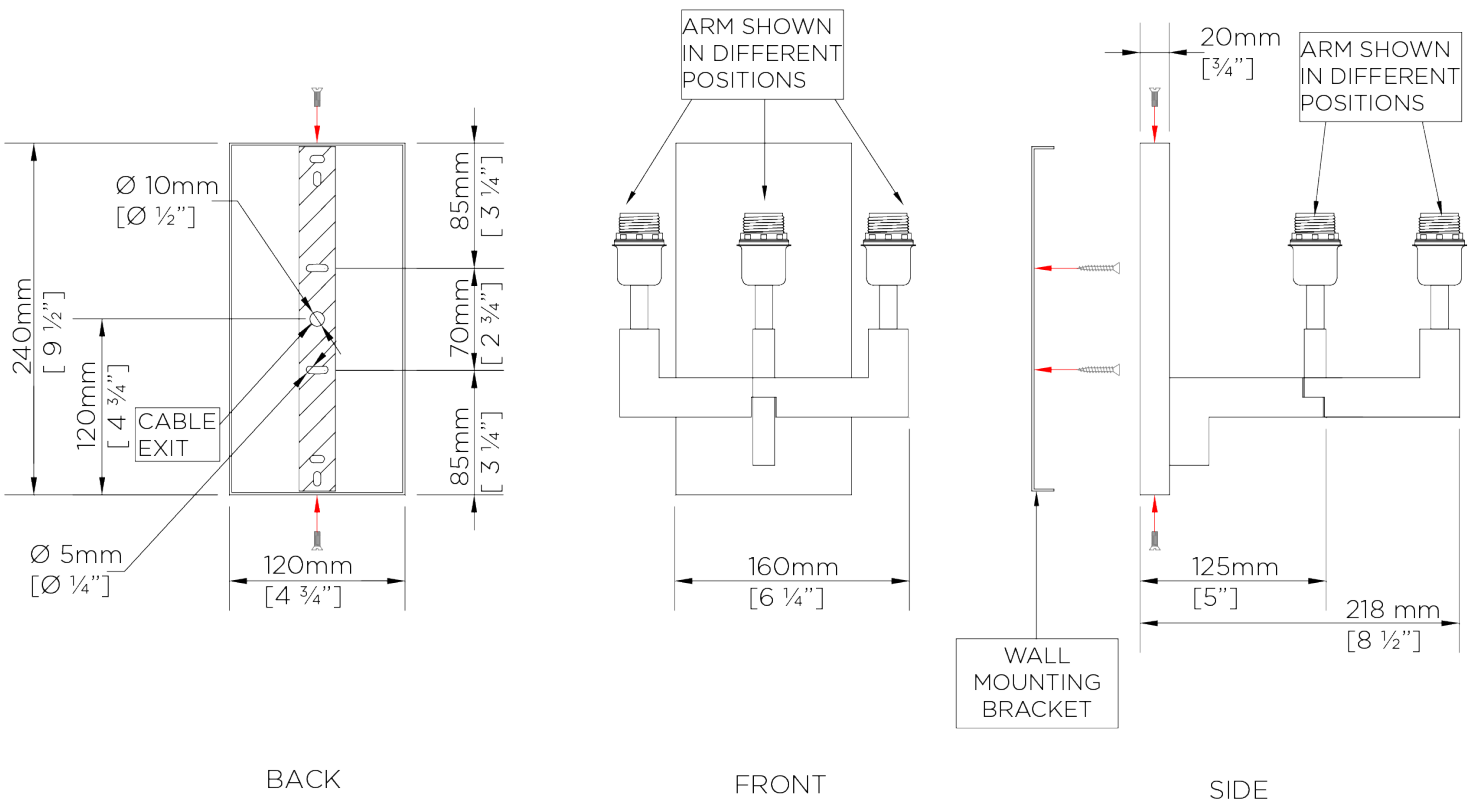

PORTA ROMANA

Library Wall Light

SWL06 | Polished Brass

Polished Brass shown with 5" Bongo in Oat Linen

HEIGHT
240mm | 9 1/2"

CONSTRUCTED FROM
Cast patinated or nickel plated brass

RECOMMENDED SHADE
7" Bongo

HEIGHT WITH SHADE
368mm | 14 1/2"

WEIGHT
1.4 kg | 3.08 lbs

MAX WATTAGE
25W

WIDTH
160mm | 6 1/2"

PROJECTION
260mm | 10 1/4"

LAMP
1 x Torpedo Type B10 Candelabra
Base

WIDTH WITH SHADE
267mm | 10 3/4"

VOLTAGE
120V

FINISHES

- 1 Gunmetal
- 2 Nickel
- 3 Polished Brass

Library Wall Light

SWL06

HEIGHT
240mm | 9 1/2"

HEIGHT WITH SHADE
368mm | 14 1/2"

WIDTH
160mm | 6 1/2"

WIDTH WITH SHADE
267mm | 10 3/4"