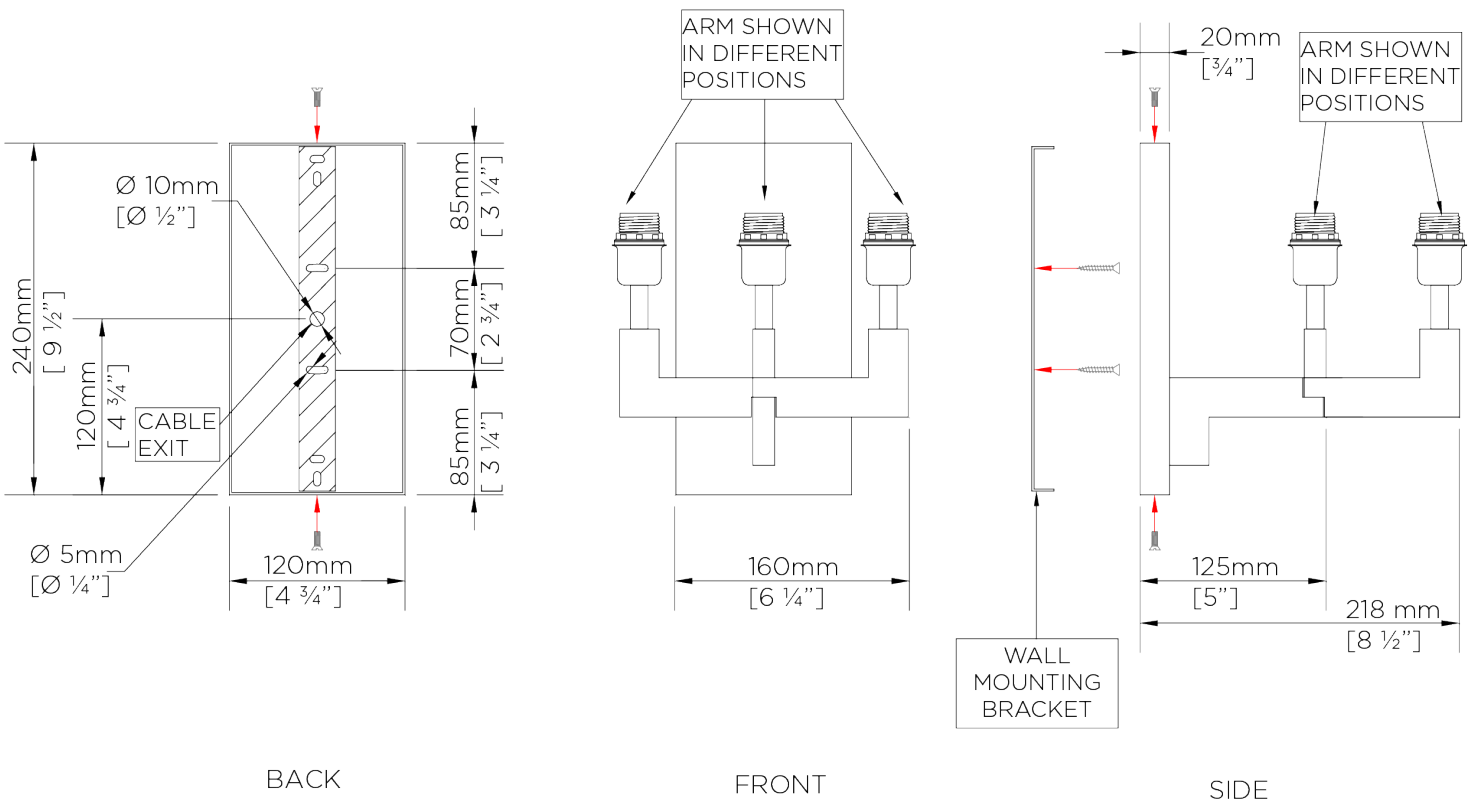

PORTA ROMANA

Library Wall Light

SWL06 | Nickel

Nickel shown with 10" Slim Oval in Warm Grey

HEIGHT
240mm | 9 1/2"

CONSTRUCTED FROM
Cast patinated or nickel plated brass

RECOMMENDED SHADE
7" Bongo

HEIGHT WITH SHADE
368mm | 14 1/2"

WEIGHT
1.4 kg | 3.08 lbs

MAX WATTAGE
25W

WIDTH
160mm | 6 1/2"

PROJECTION
260mm | 10 1/4"

LAMP
1 x Torpedo Type B10 Candelabra
Base

WIDTH WITH SHADE
267mm | 10 3/4"

VOLTAGE
120V

FINISHES

- 1 Gunmetal
- 2 Nickel
- 3 Polished Brass

Library Wall Light

SWL06

HEIGHT
240mm | 9 1/2"

HEIGHT WITH SHADE
368mm | 14 1/2"

WIDTH
160mm | 6 1/2"

WIDTH WITH SHADE
267mm | 10 3/4"

© Porta Romana 2022