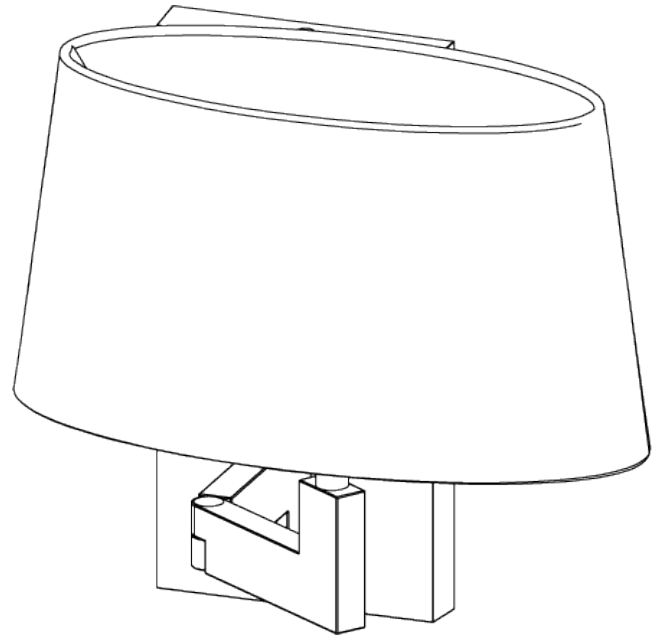

PORTA ROMANA

Library Wall Light

SWL06 | Nickel

Nickel shown with 10" Slim Oval in Warm Grey

HEIGHT
240mm | 9 1/2"

CONSTRUCTED FROM
Cast patinated or nickel plated brass

RECOMMENDED SHADE
7" Bongo

HEIGHT WITH SHADE
368mm | 14 1/2"

WEIGHT
1.4 kg | 3.08 lbs

MAX WATTAGE
25W

WIDTH
160mm | 6 1/2"

PROJECTION
260mm | 10 1/4"

LAMP
1 x Torpedo Type B10 Candelabra
Base

WIDTH WITH SHADE
267mm | 10 3/4"

VOLTAGE
120V

FINISHES

- 1 Gunmetal
- 2 Nickel
- 3 Polished Brass

Library Wall Light

SWL06

HEIGHT
240mm | 9 1/2"

HEIGHT WITH SHADE
368mm | 14 1/2"

WIDTH
160mm | 6 1/2"

WIDTH WITH SHADE
267mm | 10 3/4"

© Porta Romana 2022