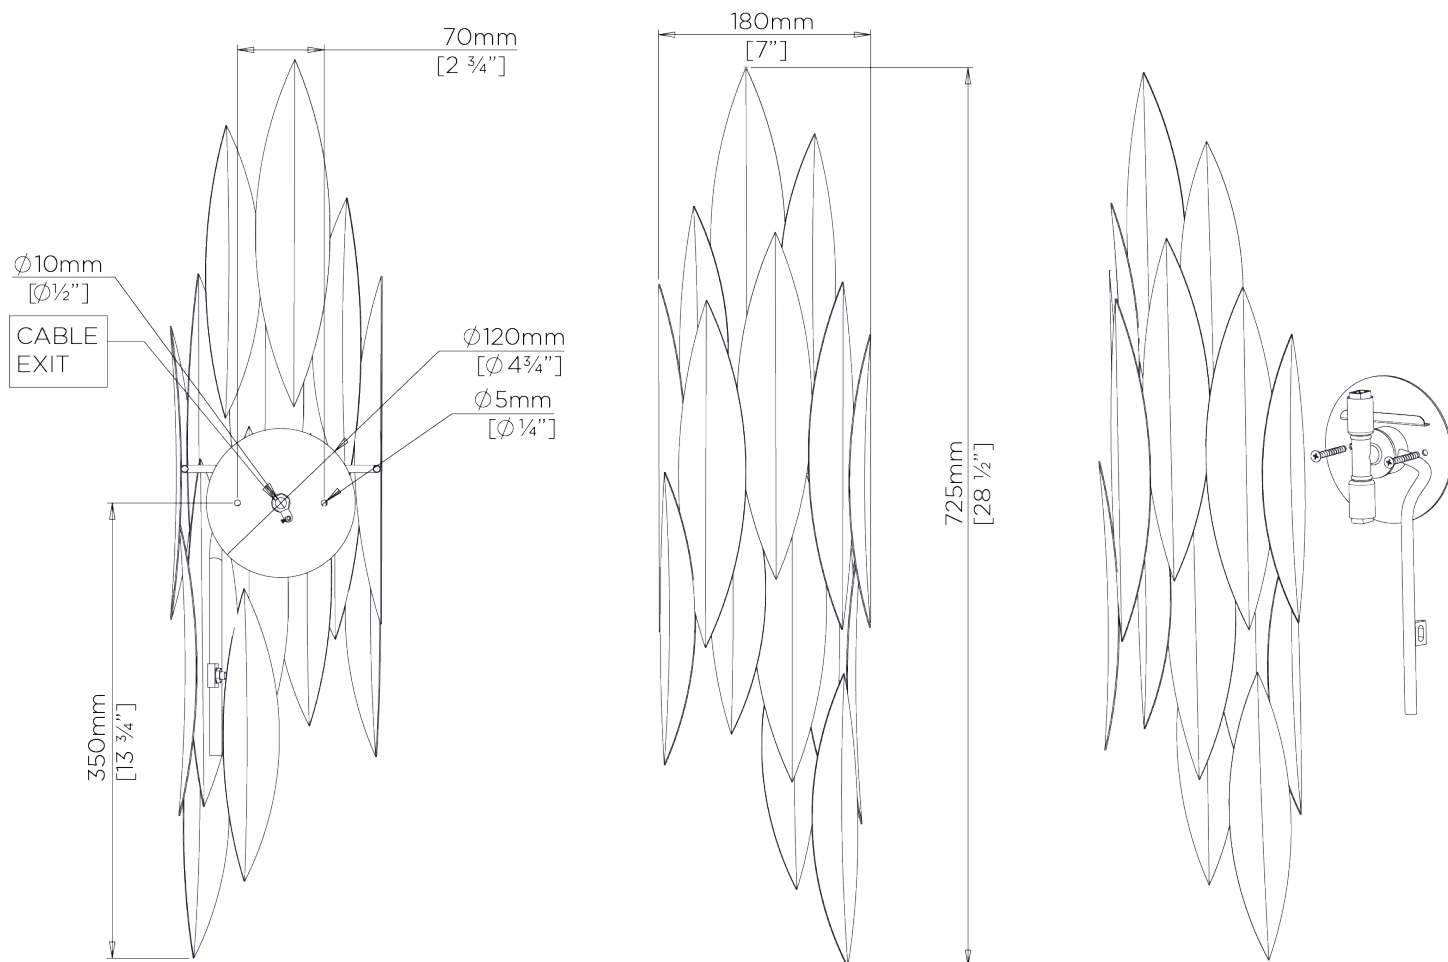

PORTA ROMANA

Leaf Wall Light Small

TWL91S | Cosmic Silver

Cosmic Silver

HEIGHT
725mm | 28 3/4"

CONSTRUCTED FROM
Forged steel with decorative finish

MAX WATTAGE
25W

WIDTH
180mm | 7 1/4"

WEIGHT
2 kg | 4.4 lbs

LAMP
2 x T-4 G-9 Lamp

PROJECTION
110mm | 4 1/2"

VOLTAGE
120V

FINISHES

- 1 Cosmic Gold
- 2 Cosmic Silver

Leaf Wall Light Small

TWL91S

HEIGHT
725mm | 28 3/4"

WIDTH
180mm | 7 1/4"

LEFT VERSION OF WALL LIGHT SHOWN

© Porta Romana 2022

Dimensions and weights are provided as a guide. All Porta Romana Products are made by hand and variations can occur in some products. The products you are buying or marketing are exclusive designs belonging to Porta Romana. Please do not submit design sheets featuring our products to other manufacturing companies nor to other parties who might. Any manufacturer found to be reproducing Porta Romana products will be breaching copyright law and will be actively pursued