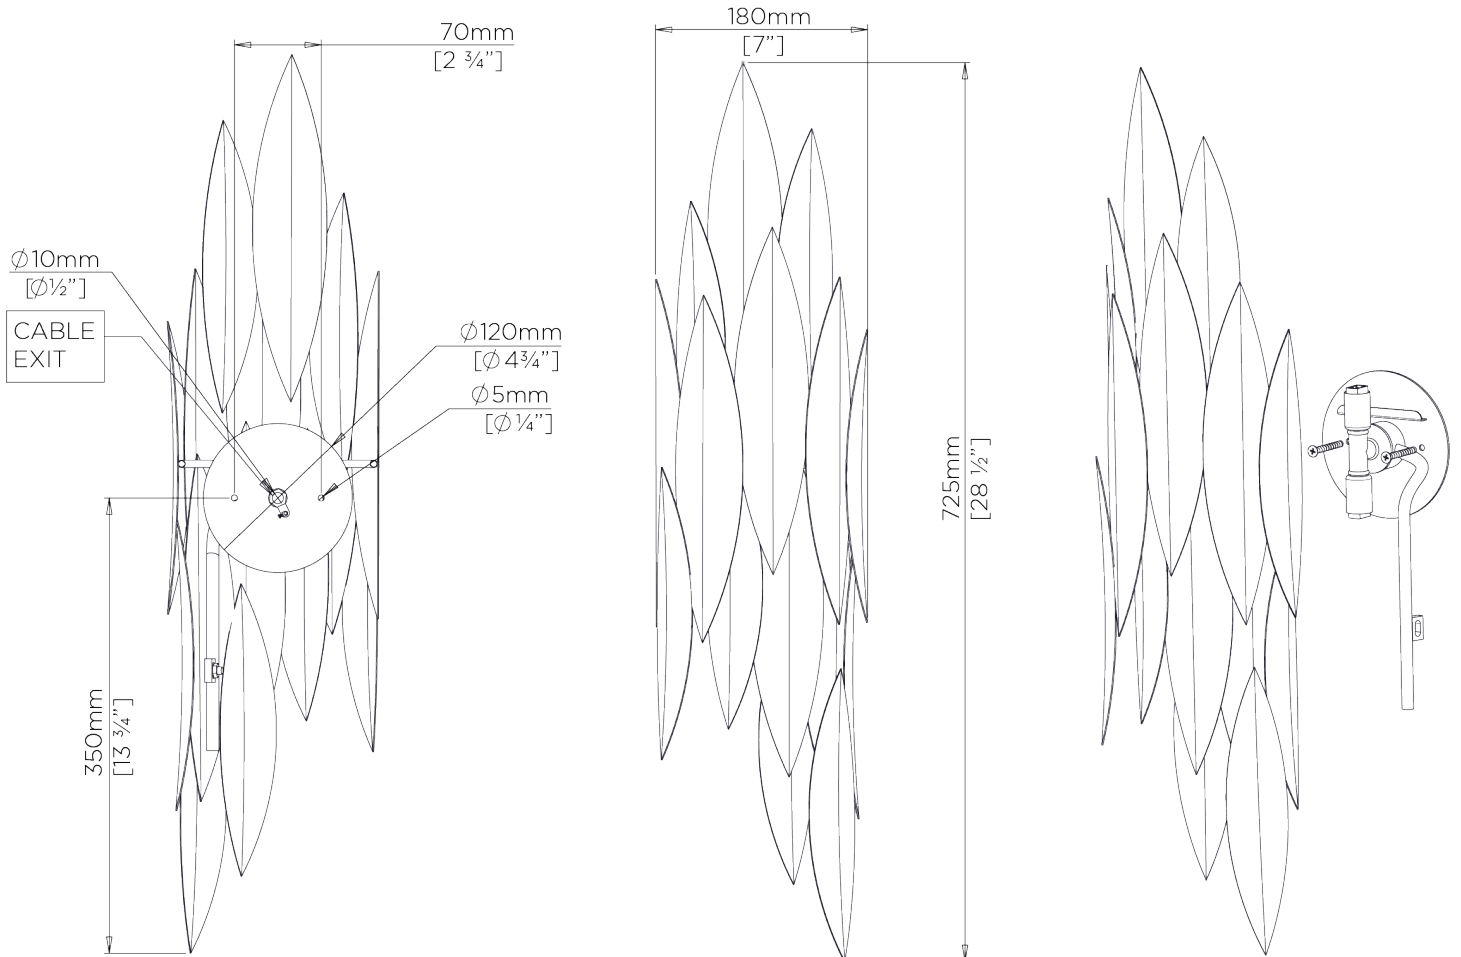

PORTA ROMANA

Leaf Wall Light Small

TWL91S | Cosmic Gold

Cosmic Gold

HEIGHT
725mm | 28 3/4"

CONSTRUCTED FROM
Forged steel with decorative finish

MAX WATTAGE
25W

WIDTH
180mm | 7 1/4"

WEIGHT
2 kg | 4.4 lbs

LAMP
2 x T-4 G-9 Lamp

PROJECTION
110mm | 4 1/2"

VOLTAGE
120V

FINISHES
1 Cosmic Gold
2 Cosmic Silver

Leaf Wall Light Small

TWL91S

HEIGHT

725mm | 28 3/4"

WIDTH

180mm | 7 1/4"

LEFT VERSION OF WALL LIGHT SHOWN

© Porta Romana 2022

Dimensions and weights are provided as a guide. All Porta Romana Products are made by hand and variations can occur in some products. The products you are buying or marketing are exclusive designs belonging to Porta Romana. Please do not submit design sheets featuring our products to other manufacturing companies nor to other parties who might. Any manufacturer found to be reproducing Porta Romana products will be breaching copyright law and will be actively pursued