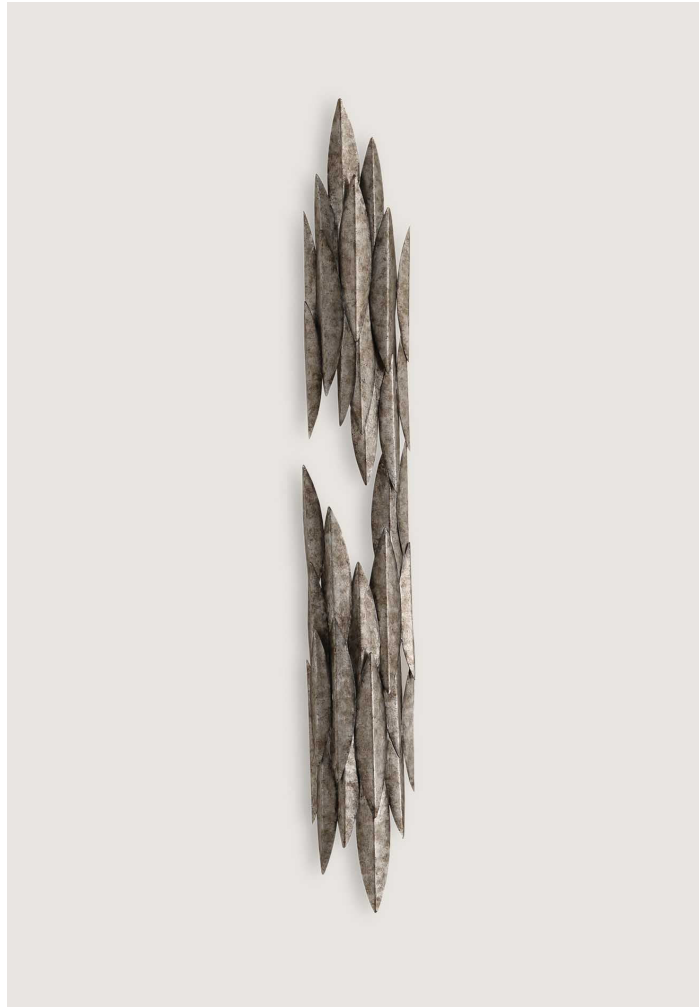

# PORTA ROMANA

## Leaf Wall Light Large

TWL91L | Cosmic Silver

Cosmic Silver

HEIGHT  
1390mm | 54 3/4"

CONSTRUCTED FROM  
Forged steel with decorative finish

MAX WATTAGE  
25W

WIDTH  
180mm | 7 1/4"

WEIGHT  
4.5 kg | 9.9 lbs

### FINISHES

- 1 Cosmic Gold
- 2 Cosmic Silver