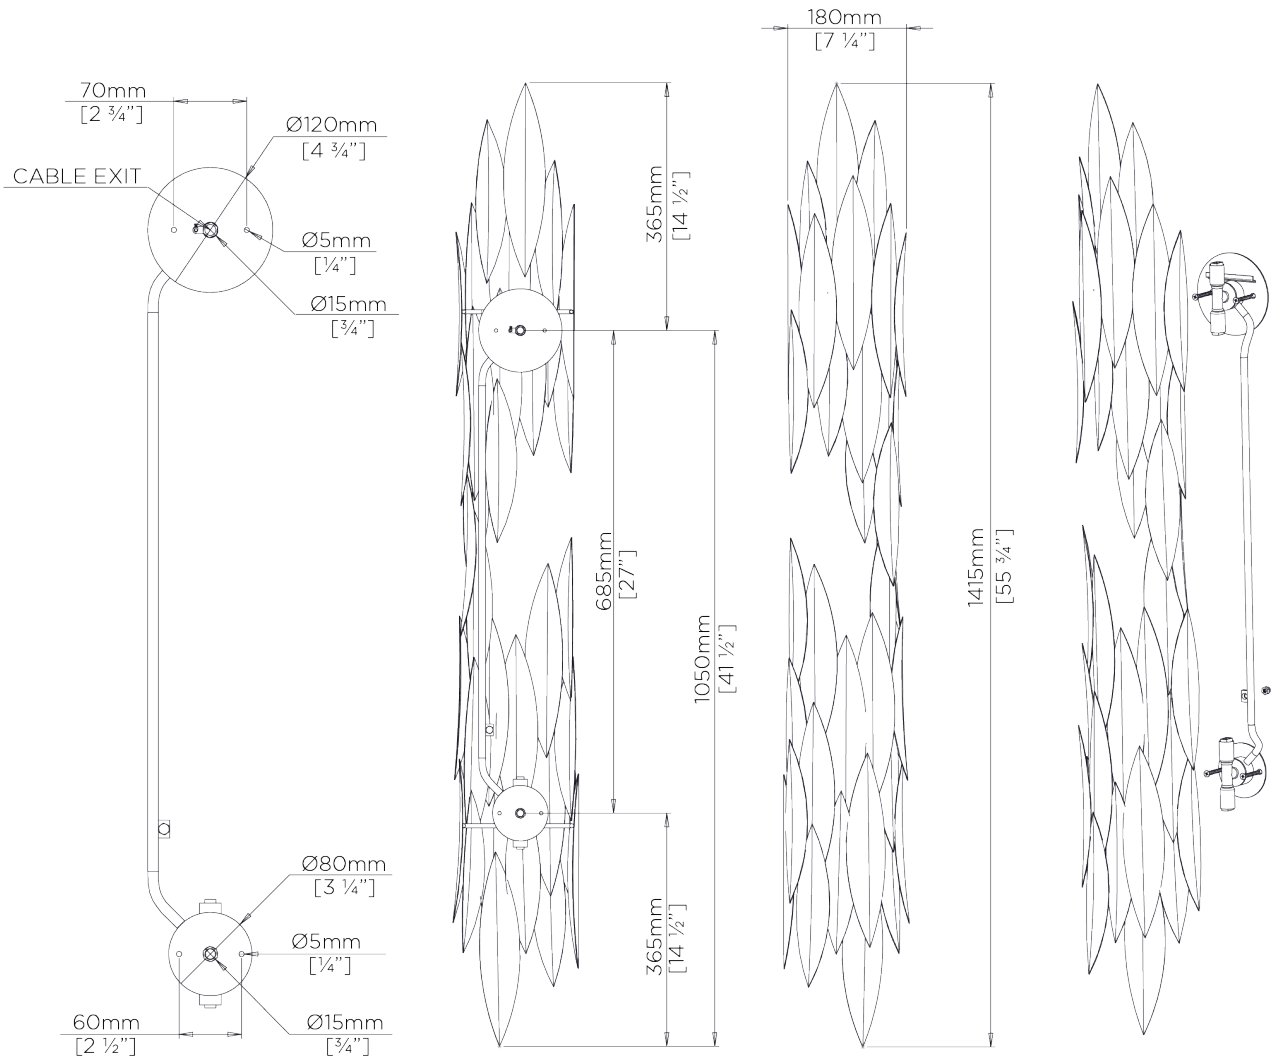

## Leaf Wall Light Large

TWL91L | Cosmic Silver

Cosmic Silver

HEIGHT  
1390mm | 54 3/4"

CONSTRUCTED FROM  
Forged steel with decorative finish

MAX WATTAGE  
25W

WIDTH  
180mm | 7 1/4"

WEIGHT  
4.5 kg | 9.9 lbs

LAMP  
4 x T-4 G-9 Lamp

PROJECTION  
110mm | 4 1/2"

VOLTAGE  
120V

# Leaf Wall Light Large

TWL91L

HEIGHT  
1390mm | 54 3/4"

WIDTH  
180mm | 7 1/4"

© Porta Romana 2022

Dimensions and weights are provided as a guide. All Porta Romana Products are made by hand and variations can occur in some products. The products you are buying or marketing are exclusive designs belonging to Porta Romana. Please do not submit design sheets featuring our products to other manufacturing companies nor to other parties who might. Any manufacturer found to be reproducing Porta Romana products will be breaching copyright law and will be actively pursued