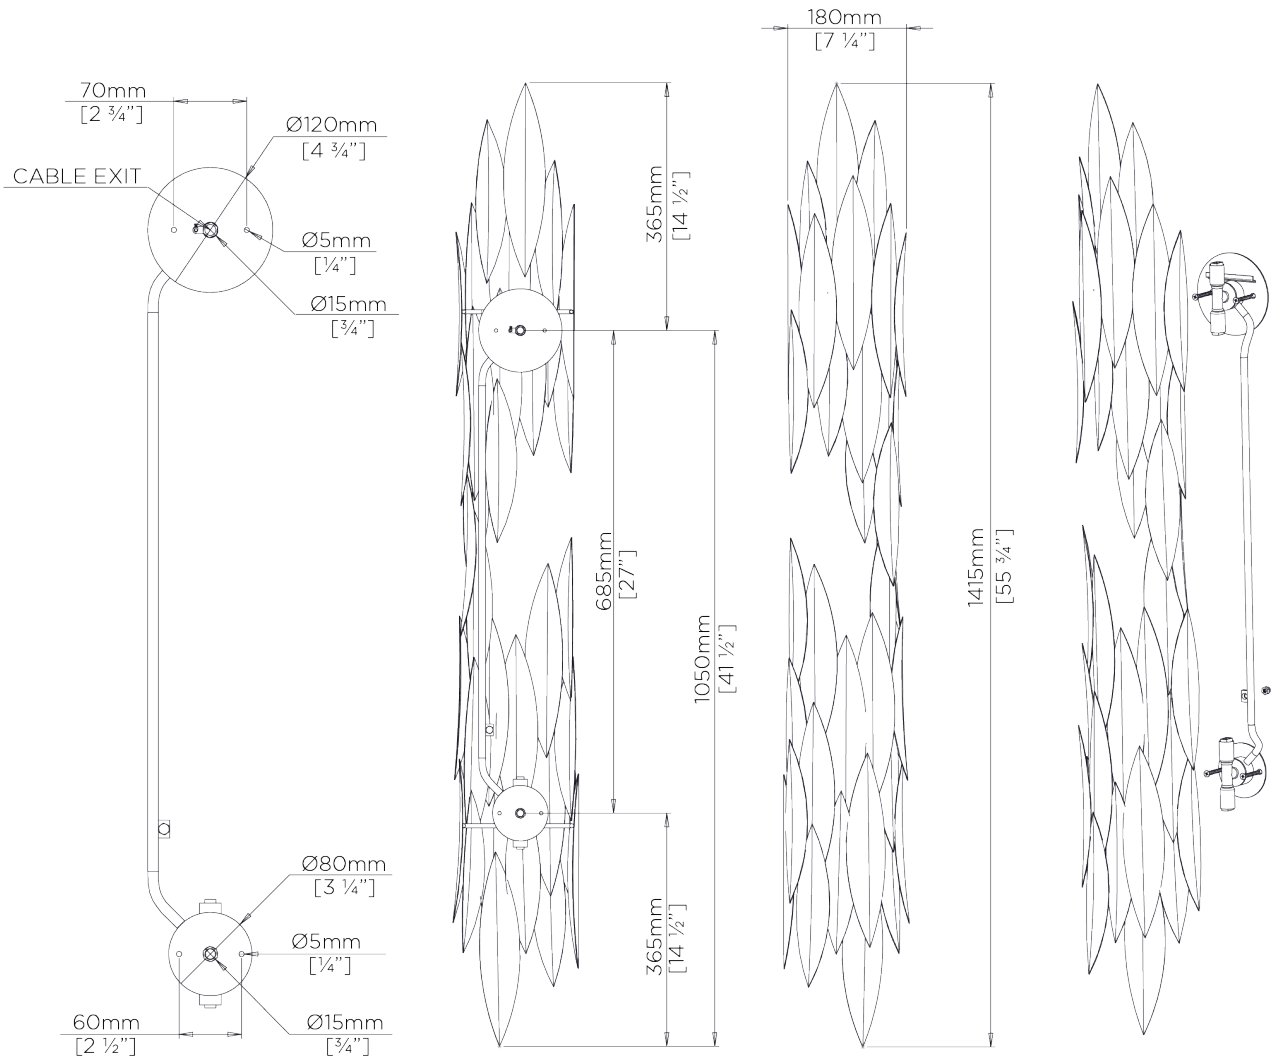

PORTA ROMANA

Leaf Wall Light Large

TWL91L | Cosmic Gold

Cosmic Gold

HEIGHT
1390mm | 54 3/4"

CONSTRUCTED FROM
Forged steel with decorative finish

MAX WATTAGE
25W

WIDTH
180mm | 7 1/4"

WEIGHT
4.5 kg | 9.9 lbs

LAMP
4 x T-4 G-9 Lamp

PROJECTION
110mm | 4 1/2"

VOLTAGE
120V

FINISHES

- 1 Cosmic Gold
- 2 Cosmic Silver

Leaf Wall Light Large

TWL91L

HEIGHT
1390mm | 54 3/4"

WIDTH
180mm | 7 1/4"

© Porta Romana 2022

Dimensions and weights are provided as a guide. All Porta Romana Products are made by hand and variations can occur in some products. The products you are buying or marketing are exclusive designs belonging to Porta Romana. Please do not submit design sheets featuring our products to other manufacturing companies nor to other parties who might. Any manufacturer found to be reproducing Porta Romana products will be breaching copyright law and will be actively pursued