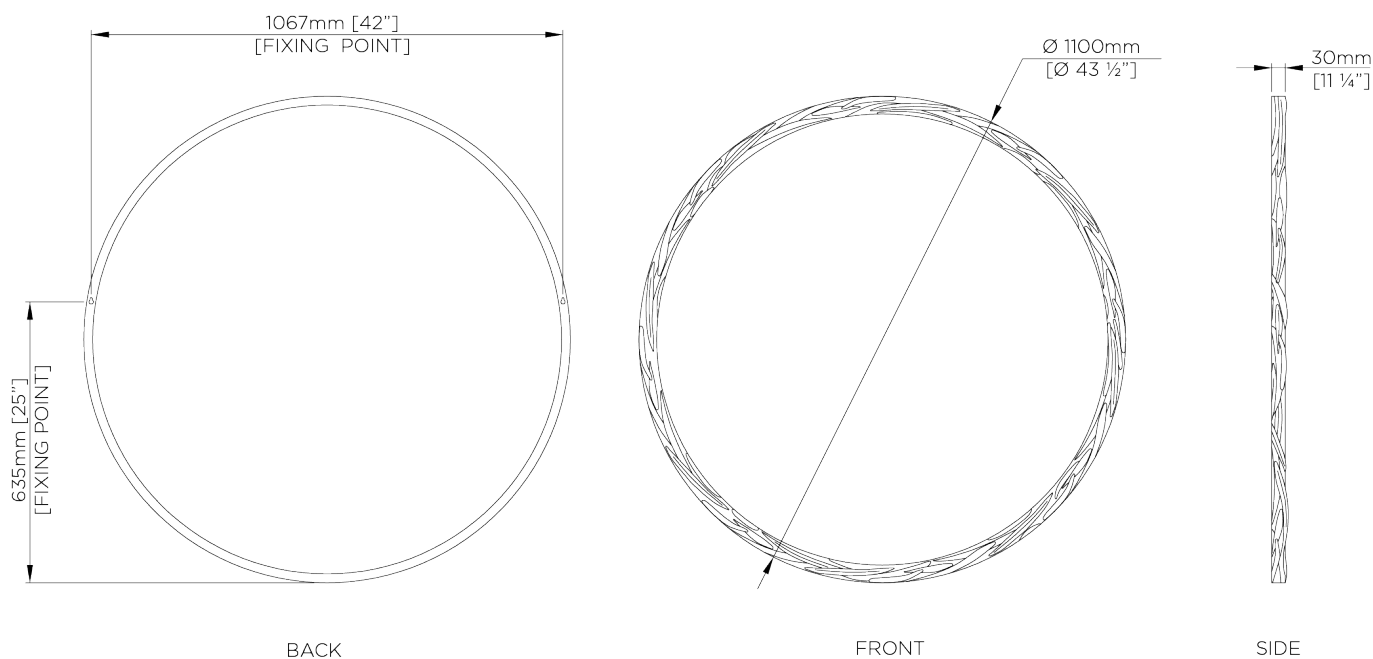

## Laurel Mirror

WM24 | French Brass

Shown in French Brass

DEPTH  
30mm | 1 1/4"

CONSTRUCTED FROM  
Cast composite with decorative  
finish

DIAMETER  
1100mm | 43 1/2"

WEIGHT  
12.6 kg | 27.72 lbs

---

## WM24

DEPTH  
30mm | 1 1/4"

DIAMETER  
1100mm | 43 1/2"

It is not recommended to pre-drill holes for wall fixings (this is due to the hand-made nature of each piece)

© Porta Romana 2022

Dimensions and weights are provided as a guide. All Porta Romana Products are made by hand and variations can occur in some products. The products you are buying or marketing are exclusive designs belonging to Porta Romana. Please do not submit design sheets featuring our products to other manufacturing companies nor to other parties who might. Any manufacturer found to be reproducing Porta Romana products will be breaching copyright law and will be actively pursued