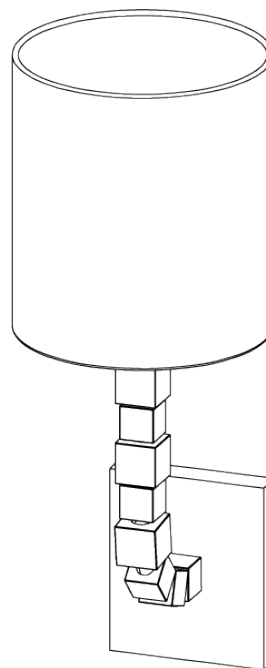

PORTA ROMANA

Lartigue Wall Light Small

TWL27S | Nickel

Nickel shown with 7" Top Hat in Putty Silk with UL backplate

HEIGHT
300mm | 12"

HEIGHT WITH SHADE
465mm | 18 1/2"

WIDTH
50mm | 2"

WIDTH WITH SHADE
178mm | 7 1/4"

CONSTRUCTED FROM
Nickel plated brass and steel or
brass and steel with decorative finish
and crystal cubes

WEIGHT
0.9 kg | 1.98 lbs

PROJECTION
220mm | 8 3/4"

RECOMMENDED SHADE
7" Bongo

MAX WATTAGE
40W

LAMP
1 x Torpedo Type B10 Candelabra
Base

VOLTAGE
120V

FINISHES
1 Burnt Silver
2 French Brass
3 Nickel

Lartigue Wall Light Small

TWL27S

HEIGHT
300mm | 12"

HEIGHT WITH SHADE
465mm | 18 1/2"

WIDTH
50mm | 2"

WIDTH WITH SHADE
178mm | 7 1/4"