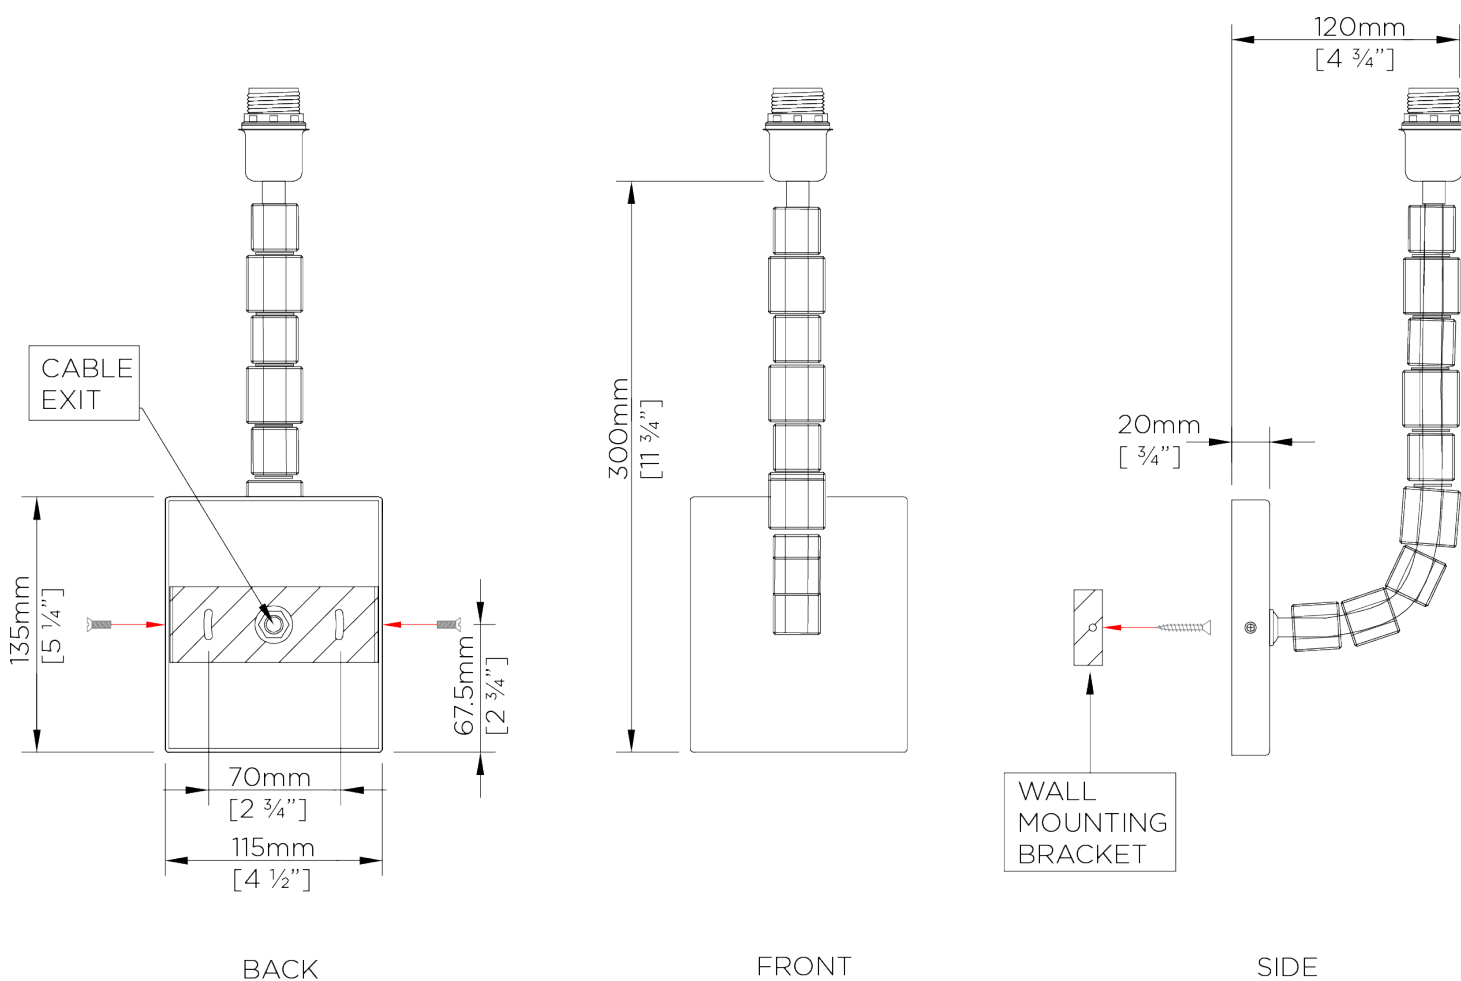

PORTA ROMANA

Lartigue Wall Light Small

TWL27S | Nickel

Nickel shown with 7" Top Hat in Putty Silk with UL backplate

HEIGHT
300mm | 12"

HEIGHT WITH SHADE
465mm | 18 1/2"

WIDTH
50mm | 2"

WIDTH WITH SHADE
178mm | 7 1/4"

CONSTRUCTED FROM
Nickel plated brass and steel or
brass and steel with decorative finish
and crystal cubes

WEIGHT
0.9 kg | 1.98 lbs

PROJECTION
220mm | 8 3/4"

RECOMMENDED SHADE
7" Bongo

MAX WATTAGE
40W

LAMP
1 x Torpedo Type B10 Candelabra
Base

VOLTAGE
120V

FINISHES
1 Burnt Silver
2 French Brass
3 Nickel

Lartigue Wall Light Small

TWL27S

HEIGHT
300mm | 12"

HEIGHT WITH SHADE
465mm | 18 1/2"

WIDTH
50mm | 2"

WIDTH WITH SHADE
178mm | 7 1/4"