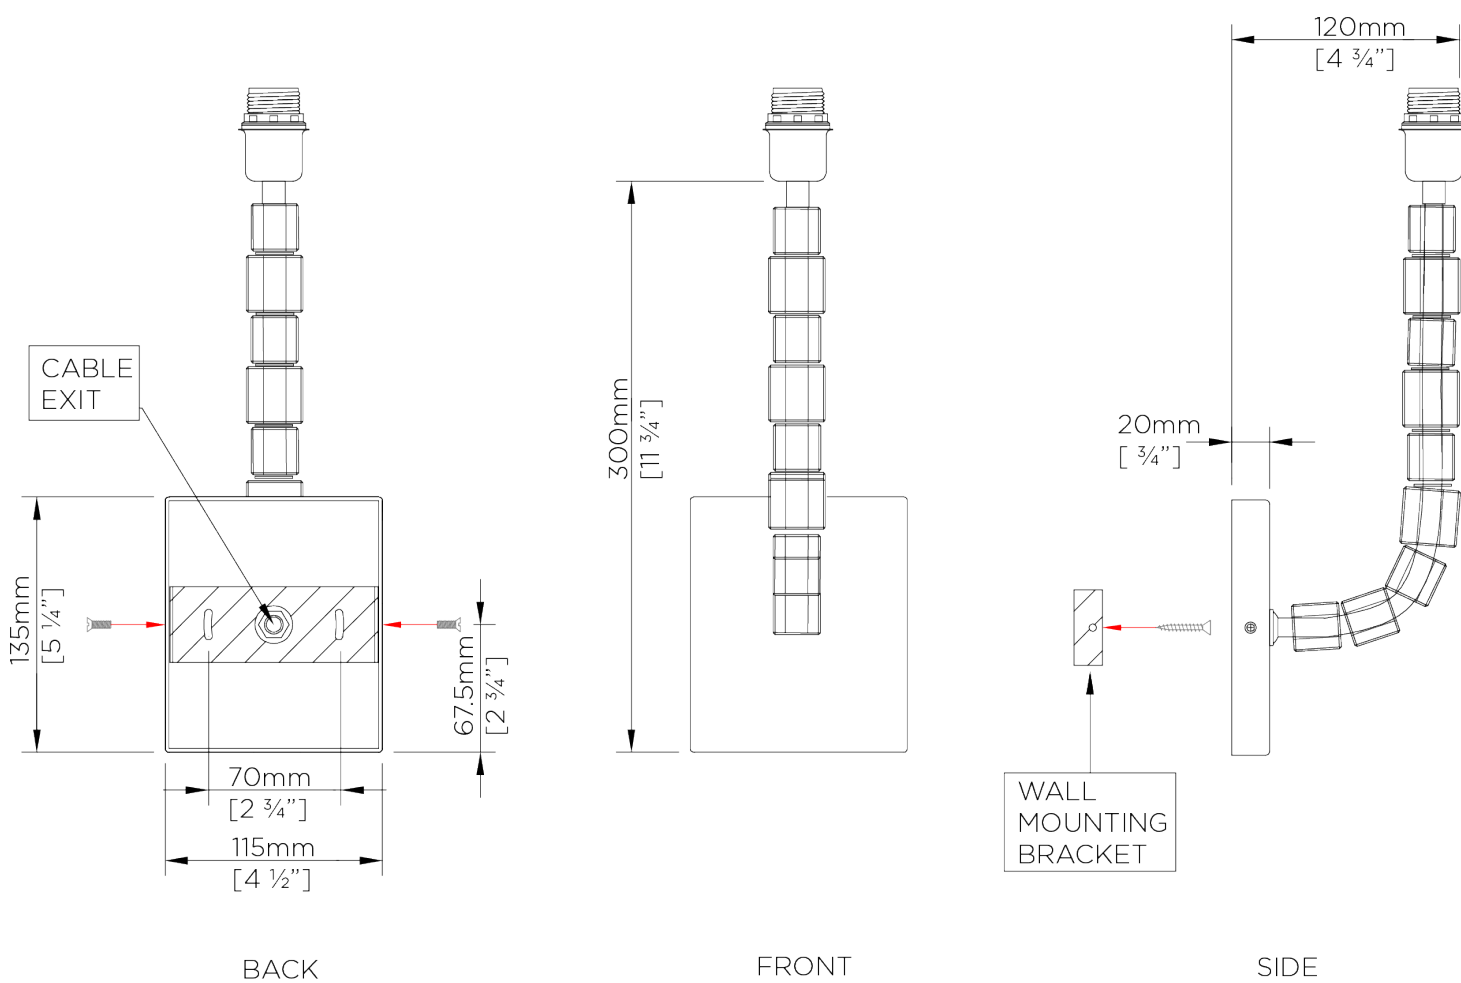

PORTA ROMANA

Lartigue Wall Light Small

TWL27S | French Brass

French Brass shown with 7" Top Hat in Putty

HEIGHT
300mm | 12"

HEIGHT WITH SHADE
465mm | 18 1/2"

WIDTH
50mm | 2"

WIDTH WITH SHADE
178mm | 7 1/4"

CONSTRUCTED FROM
Nickel plated brass and steel or
brass and steel with decorative finish
and crystal cubes

WEIGHT
0.9 kg | 1.98 lbs

PROJECTION
220mm | 8 3/4"

RECOMMENDED SHADE
7" Bongo

MAX WATTAGE
40W

LAMP
1 x Torpedo Type B10 Candelabra
Base

VOLTAGE
120V

FINISHES
1 Burnt Silver
2 French Brass
3 Nickel

Lartigue Wall Light Small

TWL27S

HEIGHT
300mm | 12"

HEIGHT WITH SHADE
465mm | 18 1/2"

WIDTH
50mm | 2"

WIDTH WITH SHADE
178mm | 7 1/4"