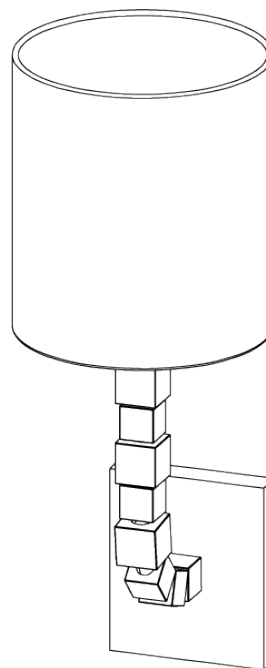

PORTA ROMANA

Lartigue Wall Light Small

TWL27S | French Brass

French Brass shown with 7" Top Hat in Putty

HEIGHT
300mm | 12"

HEIGHT WITH SHADE
465mm | 18 1/2"

WIDTH
50mm | 2"

WIDTH WITH SHADE
178mm | 7 1/4"

CONSTRUCTED FROM
Nickel plated brass and steel or
brass and steel with decorative finish
and crystal cubes

WEIGHT
0.9 kg | 1.98 lbs

PROJECTION
220mm | 8 3/4"

RECOMMENDED SHADE
7" Bongo

MAX WATTAGE
40W

LAMP
1 x Torpedo Type B10 Candelabra
Base

VOLTAGE
120V

FINISHES
1 Burnt Silver
2 French Brass
3 Nickel

Lartigue Wall Light Small

TWL27S

HEIGHT
300mm | 12"

HEIGHT WITH SHADE
465mm | 18 1/2"

WIDTH
50mm | 2"

WIDTH WITH SHADE
178mm | 7 1/4"