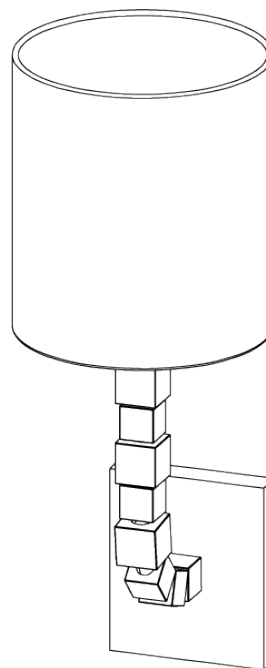

## Lartigue Wall Light Small

TWL27S | Burnt Silver

Burnt Silver shown with 7" Top Hat in Putty

**HEIGHT**  
300mm | 12"

**HEIGHT WITH SHADE**  
465mm | 18 1/2"

**WIDTH**  
50mm | 2"

**WIDTH WITH SHADE**  
178mm | 7 1/4"

**CONSTRUCTED FROM**  
Nickel plated brass and steel or  
brass and steel with decorative finish  
and crystal cubes

**WEIGHT**  
0.9 kg | 1.98 lbs

**PROJECTION**  
220mm | 8 3/4"

**RECOMMENDED SHADE**  
7" Bongo

**MAX WATTAGE**  
40W

**LAMP**  
1 x Torpedo Type B10 Candelabra  
Base

**VOLTAGE**  
120V

**FINISHES**  
1 Burnt Silver  
2 French Brass  
3 Nickel

# Lartigue Wall Light Small

TWL27S

HEIGHT  
300mm | 12"

HEIGHT WITH SHADE  
465mm | 18 1/2"

WIDTH  
50mm | 2"

WIDTH WITH SHADE  
178mm | 7 1/4"

© Porta Romana 2022

Dimensions and weights are provided as a guide. All Porta Romana Products are made by hand and variations can occur in some products. The products you are buying or marketing are exclusive designs belonging to Porta Romana. Please do not submit design sheets featuring our products to other manufacturing companies nor to other parties who might. Any manufacturer found to be reproducing Porta Romana products will be breaching copyright law and will be actively pursued