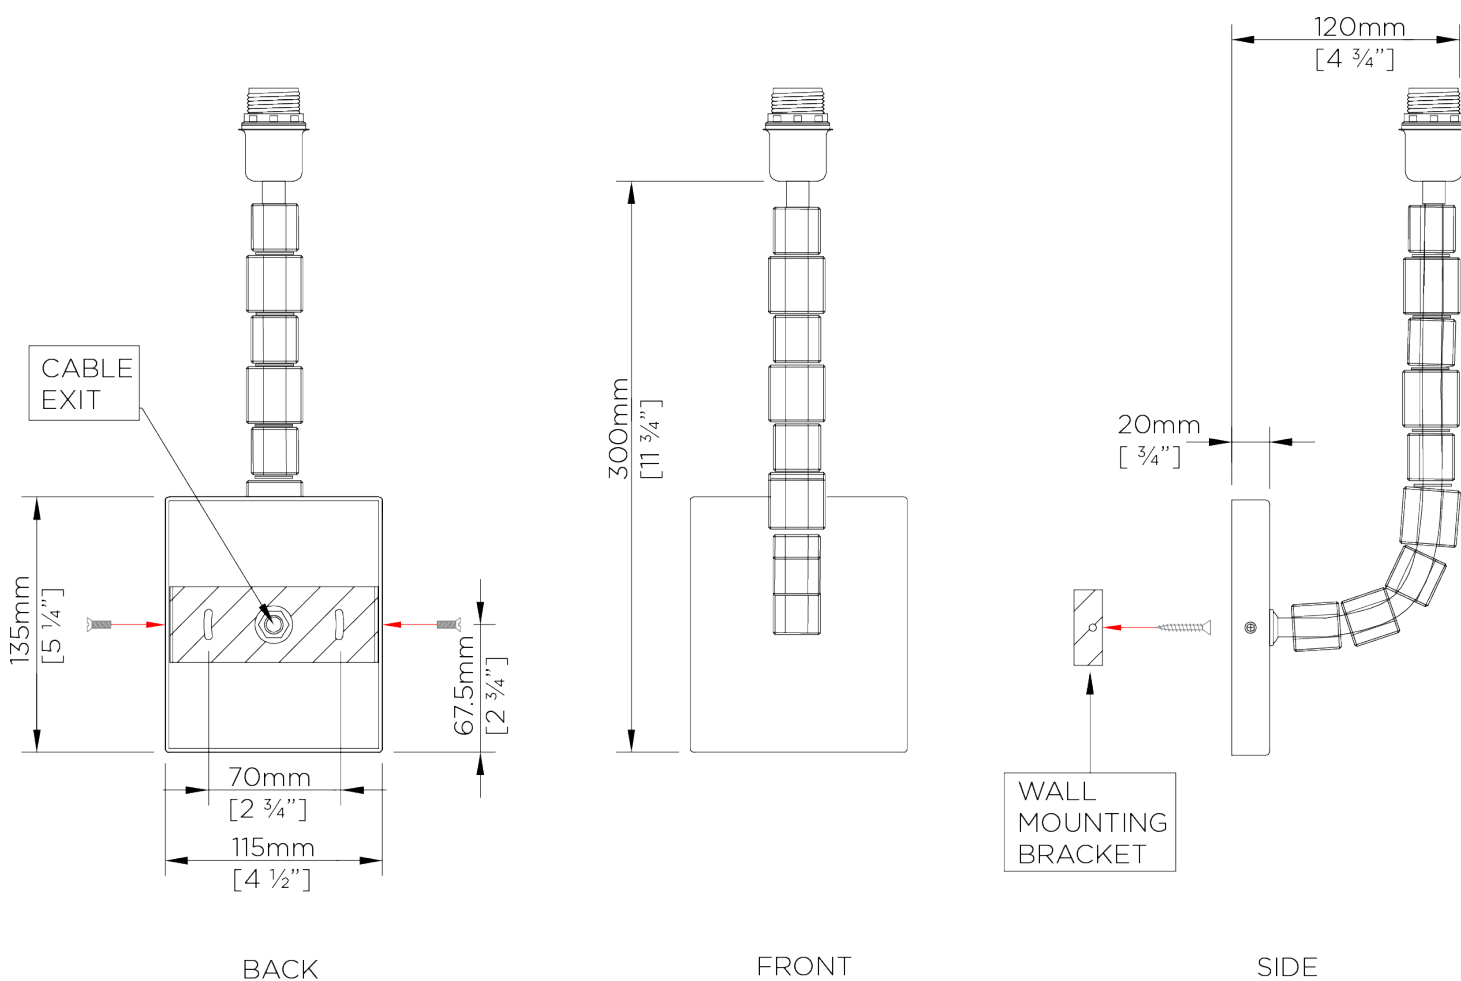

## Lartigue Wall Light Small

TWL27S | Burnt Silver

Burnt Silver shown with 7" Top Hat in Putty

**HEIGHT**  
300mm | 12"

**HEIGHT WITH SHADE**  
465mm | 18 1/2"

**WIDTH**  
50mm | 2"

**WIDTH WITH SHADE**  
178mm | 7 1/4"

**CONSTRUCTED FROM**  
Nickel plated brass and steel or  
brass and steel with decorative finish  
and crystal cubes

**WEIGHT**  
0.9 kg | 1.98 lbs

**PROJECTION**  
220mm | 8 3/4"

**RECOMMENDED SHADE**  
7" Bongo

**MAX WATTAGE**  
40W

**LAMP**  
1 x Torpedo Type B10 Candelabra  
Base

**VOLTAGE**  
120V

**FINISHES**  
1 Burnt Silver  
2 French Brass  
3 Nickel

# Lartigue Wall Light Small

TWL27S

HEIGHT  
300mm | 12"

HEIGHT WITH SHADE  
465mm | 18 1/2"

WIDTH  
50mm | 2"

WIDTH WITH SHADE  
178mm | 7 1/4"

© Porta Romana 2022

Dimensions and weights are provided as a guide. All Porta Romana Products are made by hand and variations can occur in some products. The products you are buying or marketing are exclusive designs belonging to Porta Romana. Please do not submit design sheets featuring our products to other manufacturing companies nor to other parties who might. Any manufacturer found to be reproducing Porta Romana products will be breaching copyright law and will be actively pursued