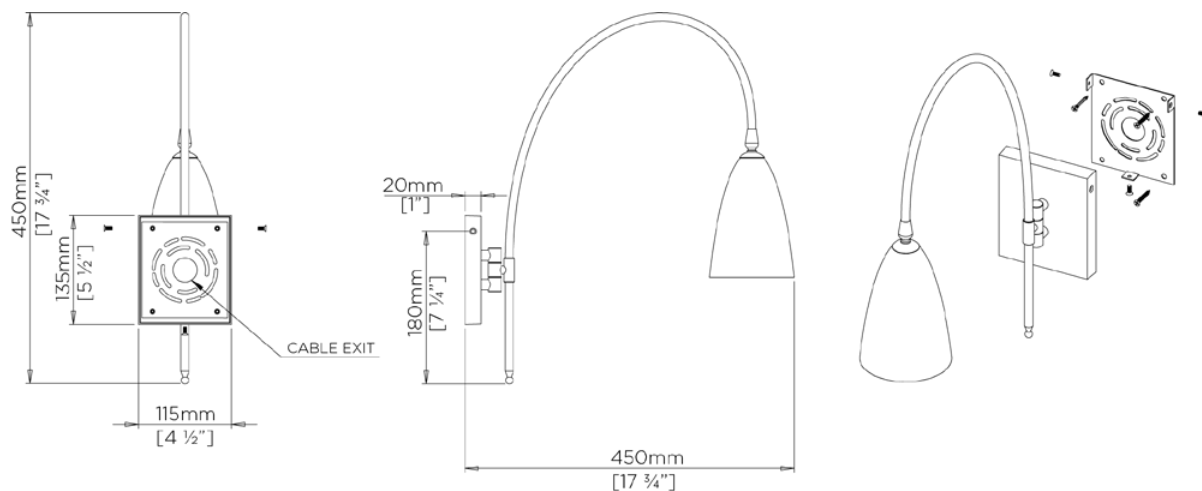

## Kingsley Wall Light

TWL125 | Bronze with Bronze

Bronze

HEIGHT  
470mm | 18 3/4"

CONSTRUCTED FROM  
Patinated or nickel plated brass

MAX WATTAGE  
25W

WIDTH  
105mm | 4 1/4"

WEIGHT  
0.8 kg | 1.76 lbs

# Kingsley Wall Light

TWL125

HEIGHT  
470mm | 18 3/4"

WIDTH  
105mm | 4 1/4"

© Porta Romana 2022

Dimensions and weights are provided as a guide. All Porta Romana Products are made by hand and variations can occur in some products. The products you are buying or marketing are exclusive designs belonging to Porta Romana. Please do not submit design sheets featuring our products to other manufacturing companies nor to other parties who might. Any manufacturer found to be reproducing Porta Romana products will be breaching copyright law and will be actively pursued