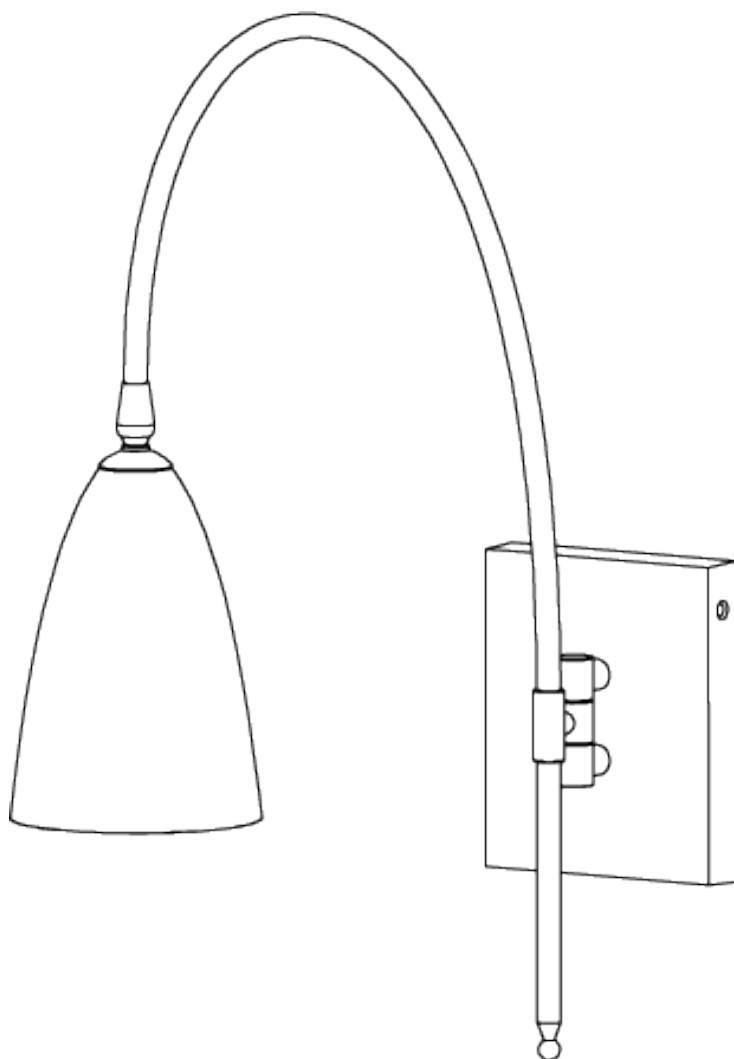

## Kingsley Wall Light

TWL125 | Bronze with Bronze

Bronze

HEIGHT  
470mm | 18 3/4"

CONSTRUCTED FROM  
Patinated or nickel plated brass

MAX WATTAGE  
25W

WIDTH  
105mm | 4 1/4"

WEIGHT  
0.8 kg | 1.76 lbs

### FINISHES

- 1 Brass with Brass
- 2 Brass with Bromine
- 3 Brass with Bottle
- 4 Bronze with Bronze
- 5 Nickel with Nickel

© Porta Romana 2022

# Kingsley Wall Light

TWL125

HEIGHT  
470mm | 18 3/4"

WIDTH  
105mm | 4 1/4"

© Porta Romana 2022

Dimensions and weights are provided as a guide. All Porta Romana Products are made by hand and variations can occur in some products. The products you are buying or marketing are exclusive designs belonging to Porta Romana. Please do not submit design sheets featuring our products to other manufacturing companies nor to other parties who might. Any manufacturer found to be reproducing Porta Romana products will be breaching copyright law and will be actively pursued