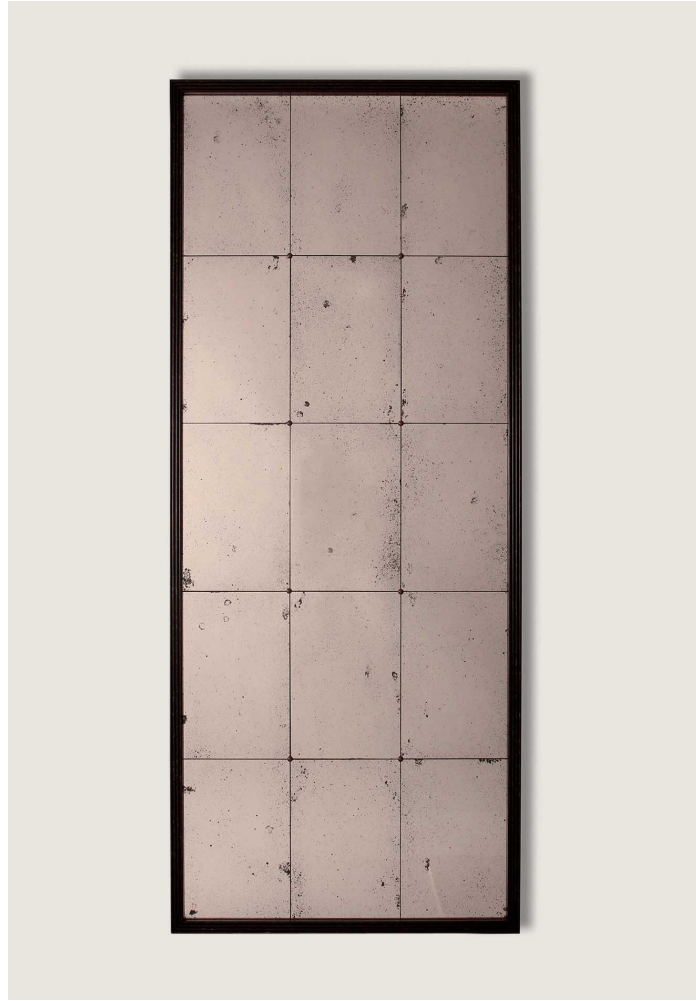

PORTA ROMANA

Tall Riviera Mirror

WM19T | Bronzed

Bronzed shown with Antiqued Mirror glass

HEIGHT
1950mm | 76 3/4"

CONSTRUCTED FROM
Wood with decorative finish

WIDTH
800mm | 31 1/2"

WEIGHT
21.8 kg | 48 lbs

DEPTH
30mm | 1 1/4"

FINISHES

- 1 Bronzed with Mirror glass
- 2 Bronzed with Antiqued Mirror glass