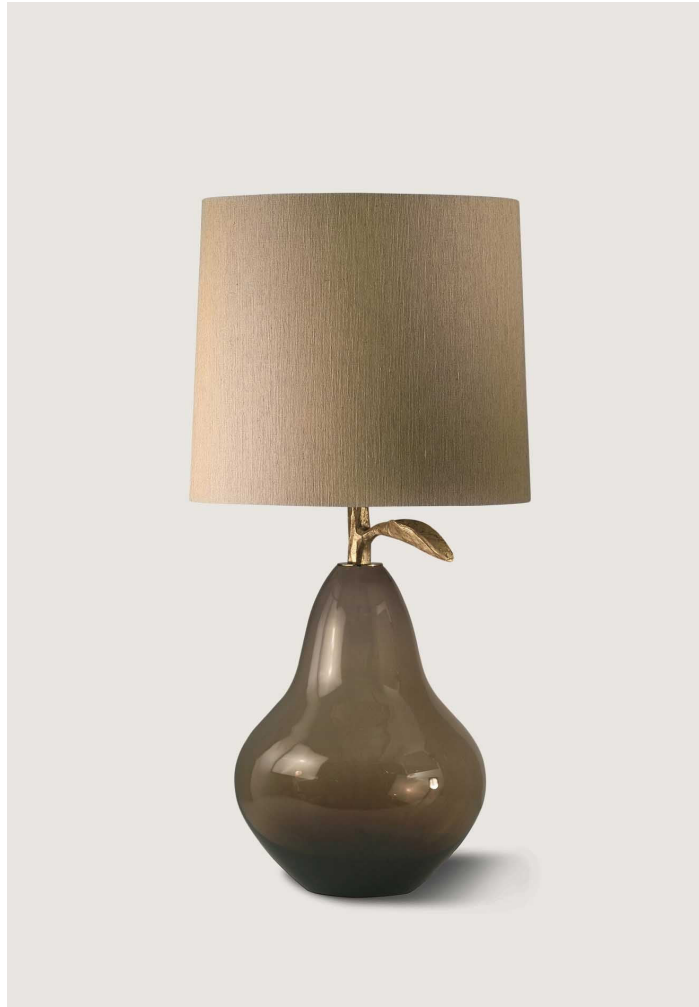

PORTA ROMANA

Pear Lamp

GLB45 | Assam

Assam with Decayed Gold shown with 17" Fez in Wolf Silk

HEIGHT
510mm | 20 1/4"

HEIGHT WITH SHADE
890mm | 35 1/4"

WIDTH
320mm | 12 3/4"

WIDTH WITH SHADE
430mm | 17"

CONSTRUCTED FROM
Blown and moulded glass and cast
composite leaf with decorative finish

WEIGHT
7.5 kg | 16.5 lbs

RECOMMENDED SHADE
17" Fez

MAX WATTAGE
100W

LAMP
1 x 3 Way Type A19 Medium Base

VOLTAGE
120 V

CORD AND SWITCH
Braided silk in brown with 3 way
switched lamp holder and black plug

Finishes
1 Charcoal
2 Assam