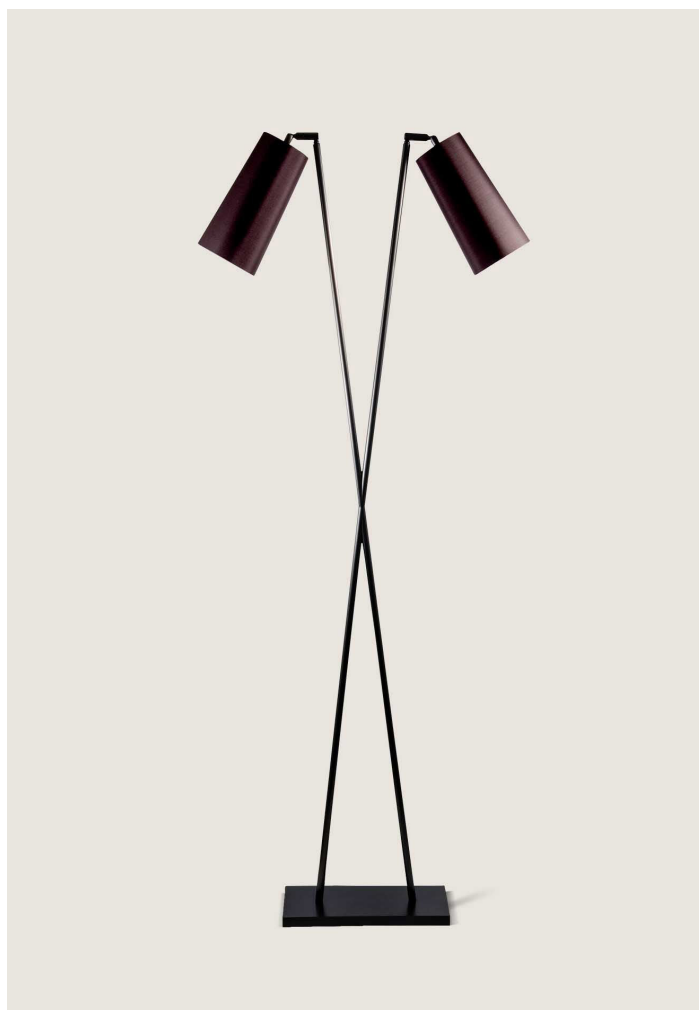

PORTA ROMANA

Motu Floor Lamp

MFL48 | Bronze

Bronze shown with 2 X 5" Kelly Empire's in Truffle Silk

HEIGHT
1610mm | 63 1/2"

CONSTRUCTED FROM
Patinated brass

RECOMMENDED SHADE
5" Kelly Empire

HEIGHT WITH SHADE
1610mm | 63 1/2"

WEIGHT
9.5 kg | 20.9 lbs

MAX WATTAGE
25W

WIDTH
350mm | 14"

LAMP
2 x Torpedo Type B10 Candelabra
Base

WIDTH WITH SHADE
680mm | 27"

VOLTAGE
120 V

Finishes
1 Brass
2 Bronze

CORD AND SWITCH
Brown braided silk with black
on-cord switch and plug