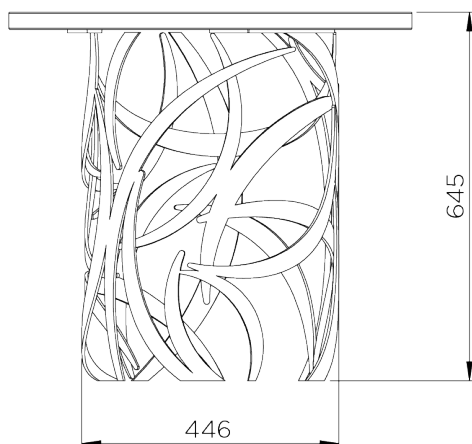

## Miro Drum Table

CRT03 | French Brass

French Brass shown with Dark Fumed Oak Top

**HEIGHT**  
645mm | 25 1/2"

**CONSTRUCTED FROM**  
Forged steel with decorative finish  
and oak veneer top

**DIAMETER**  
700mm | 27 3/4"

**WEIGHT**  
26.8 kg | 58.96 lbs

---

**FINISHES**  
1 Burnt Silver  
2 French Brass

# Miro Drum Table

CRT03

HEIGHT  
645mm | 25 1/2"

DIAMETER  
700mm | 27 3/4"

© Porta Romana 2022

Dimensions and weights are provided as a guide. All Porta Romana Products are made by hand and variations can occur in some products. The products you are buying or marketing are exclusive designs belonging to Porta Romana. Please do not submit design sheets featuring our products to other manufacturing companies nor to other parties who might. Any manufacturer found to be reproducing Porta Romana products will be breaching copyright law and will be actively pursued