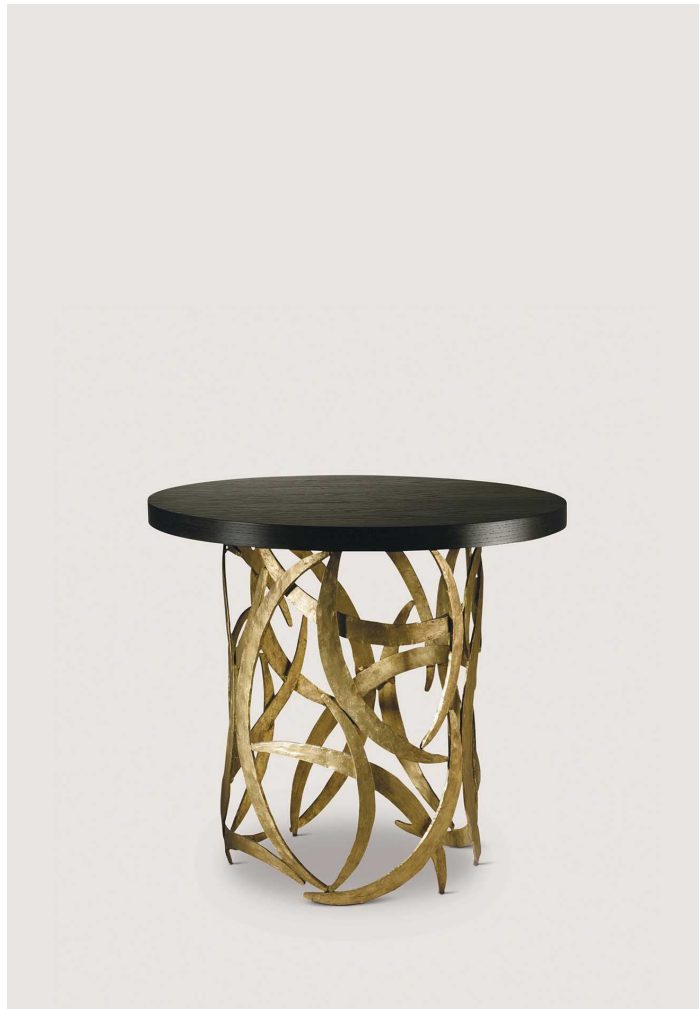

# PORTA ROMANA

## Miro Drum Table

CRT03 | French Brass

French Brass shown with Dark Fumed Oak Top

**HEIGHT**  
645mm | 25 1/2"

**CONSTRUCTED FROM**  
Forged steel with decorative finish  
and oak veneer top

**DIAMETER**  
700mm | 27 3/4"

**WEIGHT**  
26.8 kg | 58.96 lbs

---

**FINISHES**  
1 Burnt Silver  
2 French Brass

# Miro Drum Table

CRT03

HEIGHT  
645mm | 25 1/2"

DIAMETER  
700mm | 27 3/4"

© Porta Romana 2022

Dimensions and weights are provided as a guide. All Porta Romana Products are made by hand and variations can occur in some products. The products you are buying or marketing are exclusive designs belonging to Porta Romana. Please do not submit design sheets featuring our products to other manufacturing companies nor to other parties who might. Any manufacturer found to be reproducing Porta Romana products will be breaching copyright law and will be actively pursued