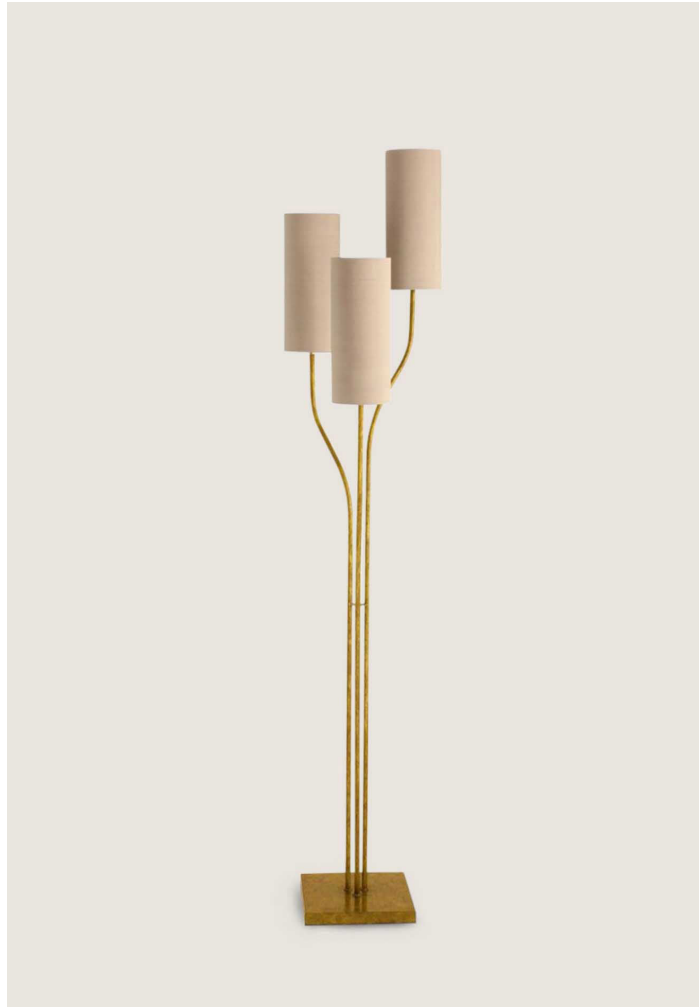

# PORTA ROMANA

## Hydra Floor Lamp

MFL41 | French Brass

French Brass shown with 5" Tall Cylinder in Putty

**HEIGHT**  
1400mm | 55 1/4"

**CONSTRUCTED FROM**  
Steel and brass with decorative finish

**RECOMMENDED SHADE**  
5" Tall Cylinder

**HEIGHT WITH SHADE**  
1695mm | 66 3/4"

**WEIGHT**  
6 kg | 13.2 lbs

**MAX WATTAGE**  
3 x 25W

**WIDTH**  
255mm | 10 1/4"

**LAMP**  
3 x Torpedo Type B10 Candelabra Base

**WIDTH WITH SHADE**  
375mm | 15"

**VOLTAGE**  
120 V

**Finishes**  
1 French Brass  
2 Burnt Silver

**CORD AND SWITCH**  
Braided silk in brown with black on-cord foot switch and plug