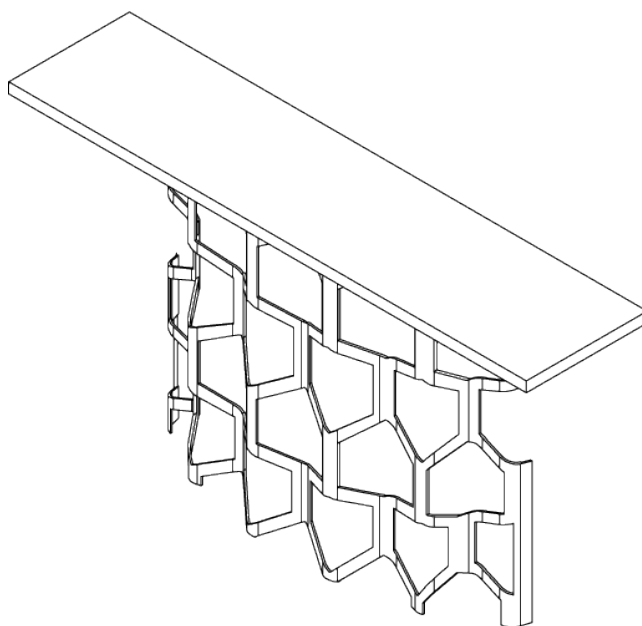

## Honeycomb Console

CCT35 | Decayed Silver

Decayed Silver shown with Black Lacquer Top

HEIGHT  
860mm | 34"

WIDTH  
1500mm | 59 1/4"

DEPTH  
350mm | 14"

CONSTRUCTED FROM  
Steel with decorative finish and oak  
veneer or lacquered top

# Honeycomb Console

CCT35

HEIGHT  
860mm | 34"

WIDTH  
1500mm | 59 1/4"

DEPTH  
350mm | 14"

© Porta Romana 2022

Dimensions and weights are provided as a guide. All Porta Romana Products are made by hand and variations can occur in some products. The products you are buying or marketing are exclusive designs belonging to Porta Romana. Please do not submit design sheets featuring our products to other manufacturing companies nor to other parties who might. Any manufacturer found to be reproducing Porta Romana products will be breaching copyright law and will be actively pursued