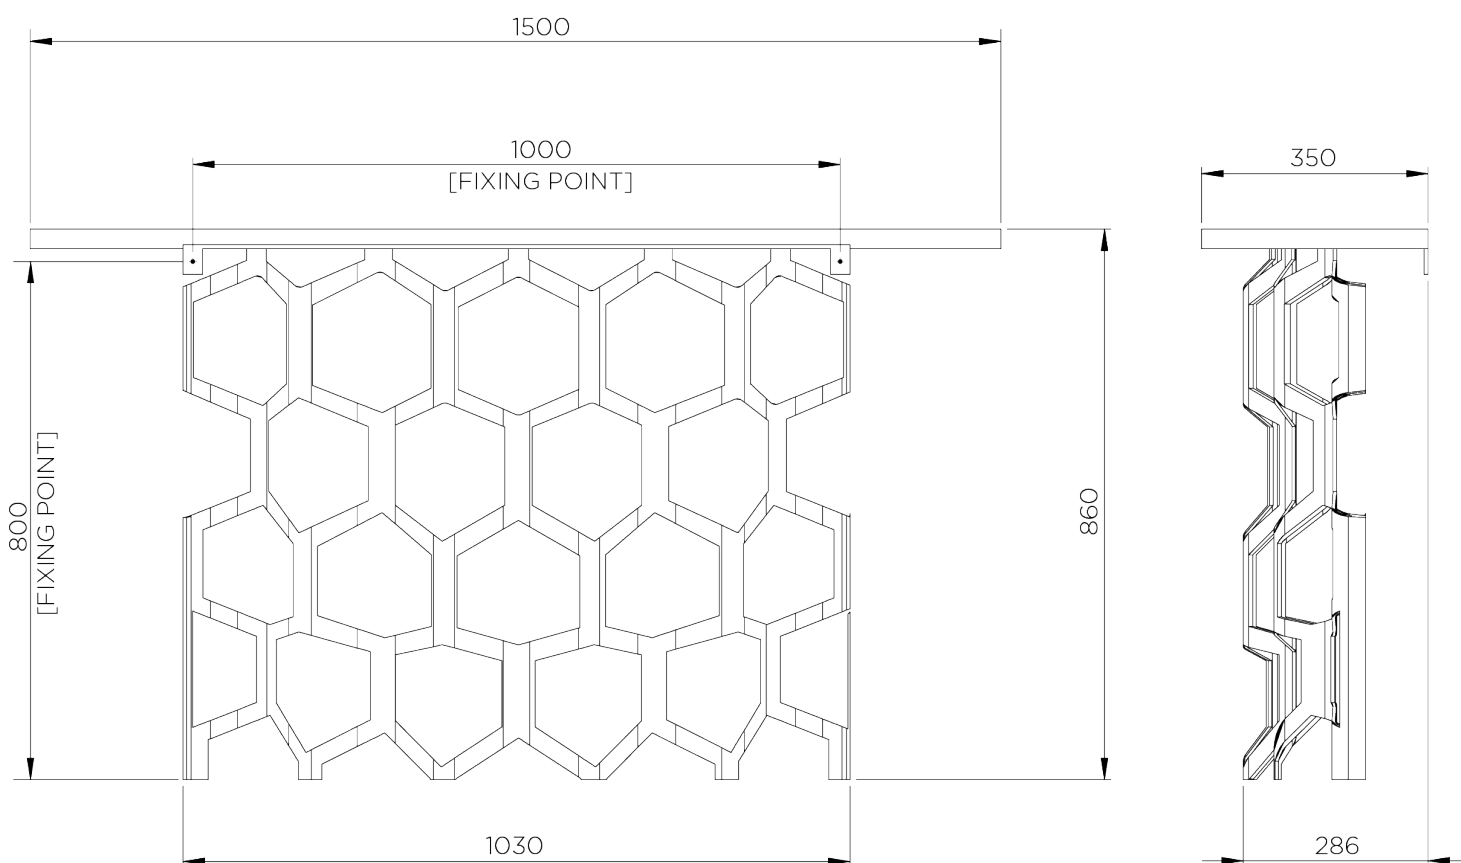

## Honeycomb Console

CCT35 | Decayed Silver

Decayed Silver shown with Black Lacquer Top

HEIGHT  
860mm | 34"

WIDTH  
1500mm | 59 1/4"

DEPTH  
350mm | 14"

CONSTRUCTED FROM  
Steel with decorative finish and oak  
veneer or lacquered top

# Honeycomb Console

CCT35

HEIGHT  
860mm | 34"

WIDTH  
1500mm | 59 1/4"

DEPTH  
350mm | 14"

© Porta Romana 2022

Dimensions and weights are provided as a guide. All Porta Romana Products are made by hand and variations can occur in some products. The products you are buying or marketing are exclusive designs belonging to Porta Romana. Please do not submit design sheets featuring our products to other manufacturing companies nor to other parties who might. Any manufacturer found to be reproducing Porta Romana products will be breaching copyright law and will be actively pursued