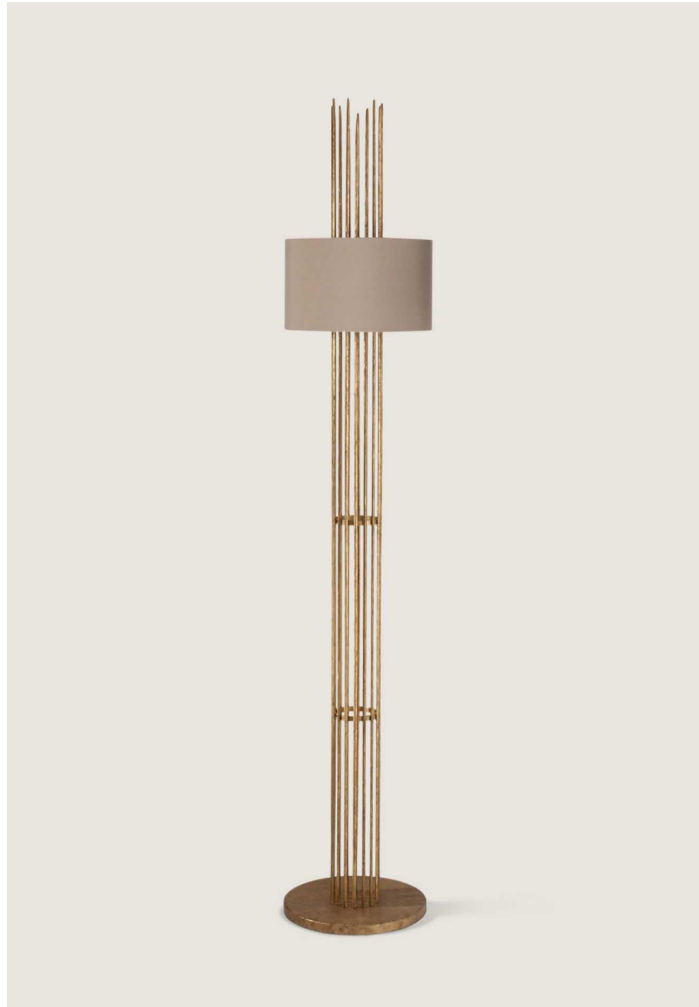

PORTA ROMANA

Flynn Caged Floor Lamp

MFL31 | White Gold

Gold shown with 14" Caged Cylinder in Putty Silk

HEIGHT
2000mm | 78 3/4"

CONSTRUCTED FROM
Forged steel with decorative finish

RECOMMENDED SHADE
14" Caged Cylinder

HEIGHT WITH SHADE
2000mm | 78 3/4"

WEIGHT
15 kg | 33 lbs

MAX WATTAGE
4 x 25W

WIDTH
360mm | 14 1/4"

LAMP
4 x Halogen T-4 G-9 Lamps

WIDTH WITH SHADE
360mm | 14 1/4"

VOLTAGE
120V

CORD AND SWITCH
Braided silk in brown with black
on-cord foot switch and black
plug

Finishes
1 Burnt Silver
2 Bronzed
3 Decayed Silver
4 White Gold

© Porta Romana 2022

PR

PORTAROMANA.COM