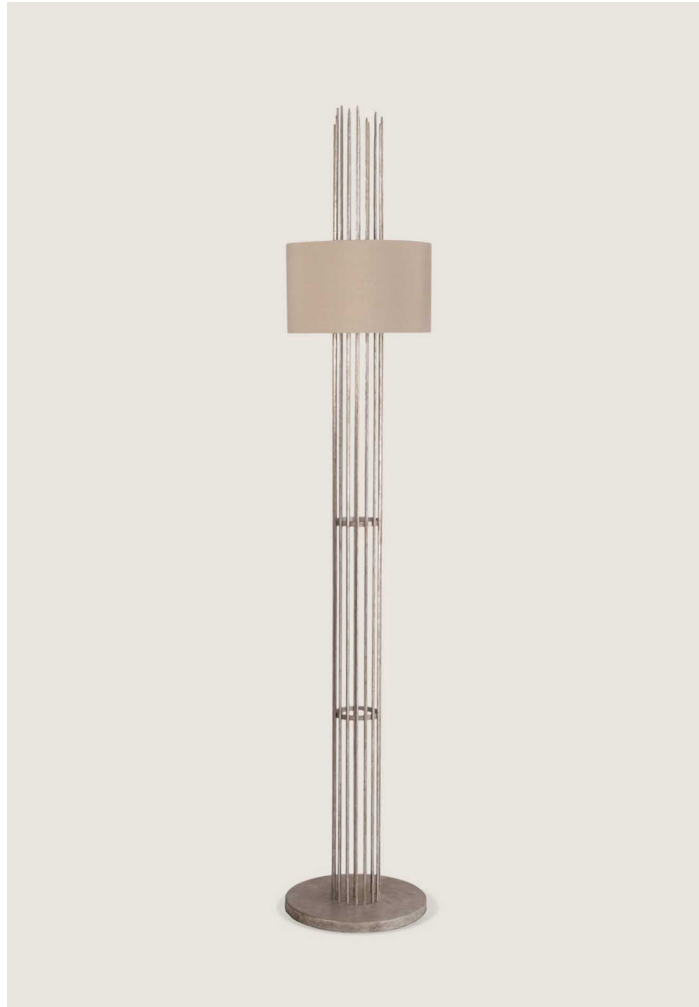

# PORTA ROMANA

## Flynn Caged Floor Lamp

MFL31 | Decayed Silver

Decayed Silver shown with 14" Caged Cylinder in Putty Silk

**HEIGHT**  
2000mm | 78 3/4"

**CONSTRUCTED FROM**  
Forged steel with decorative finish

**RECOMMENDED SHADE**  
14" Caged Cylinder

**HEIGHT WITH SHADE**  
2000mm | 78 3/4"

**WEIGHT**  
15 kg | 33 lbs

**MAX WATTAGE**  
4 x 25W

**WIDTH**  
360mm | 14 1/4"

**LAMP**  
4 x Halogen T-4 G-9 Lamps

**WIDTH WITH SHADE**  
360mm | 14 1/4"

**VOLTAGE**  
120V

**CORD AND SWITCH**  
Braided silk in platinum with  
black on-cord foot switch and  
black plug

**Finishes**  
1 Burnt Silver  
2 Bronzed  
3 Decayed Silver  
4 White Gold