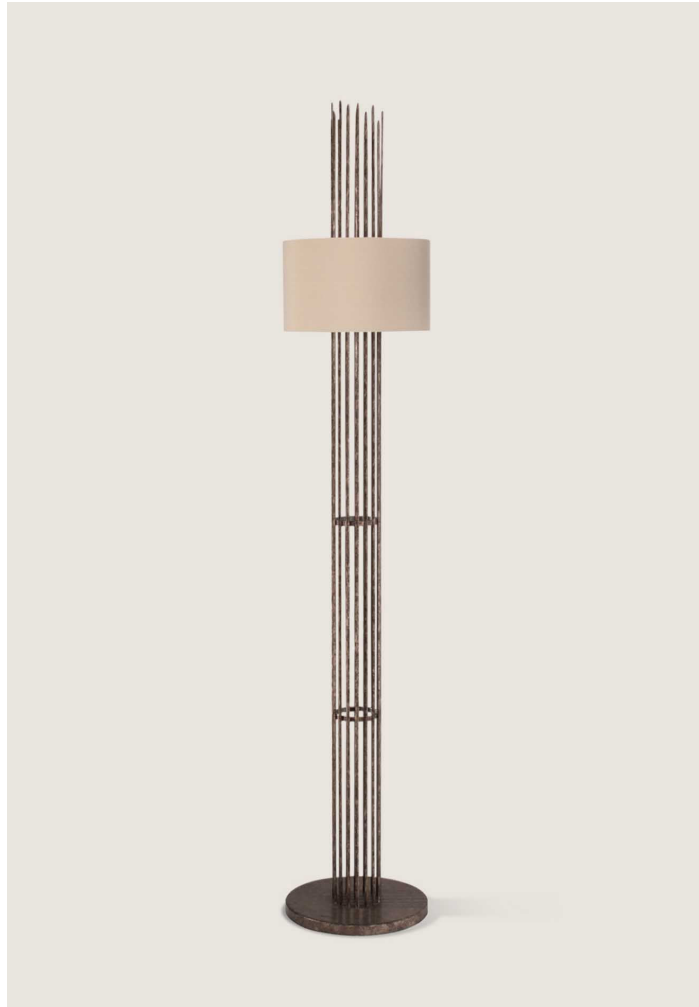

PORTA ROMANA

Flynn Caged Floor Lamp

MFL31 | Burnt Silver

Burnt Silver shown with 14" Caged Cylinder in Putty Silk

HEIGHT
2000mm | 78 3/4"

CONSTRUCTED FROM
Forged steel with decorative finish

RECOMMENDED SHADE
14" Caged Cylinder

HEIGHT WITH SHADE
2000mm | 78 3/4"

WEIGHT
15 kg | 33 lbs

MAX WATTAGE
4 x 25W

WIDTH
360mm | 14 1/4"

LAMP
4 x Halogen T-4 G-9 Lamps

WIDTH WITH SHADE
360mm | 14 1/4"

VOLTAGE
120V

CORD AND SWITCH
Braided silk in platinum with
black on-cord foot switch and
black plug

Finishes
1 Burnt Silver
2 Bronzed
3 Decayed Silver
4 White Gold