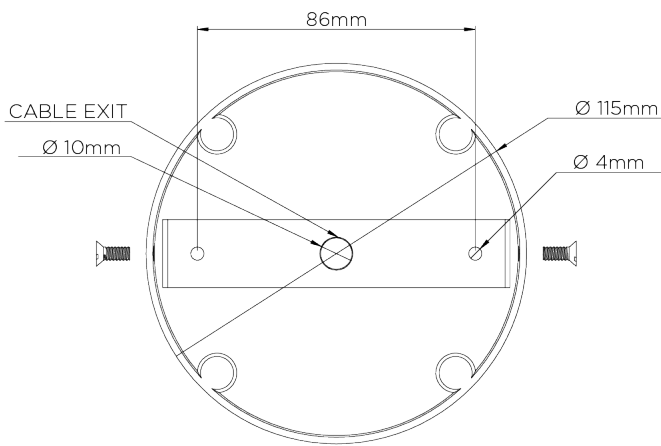

PORTA ROMANA

Compton Chandelier

MCL65 | Plaster White

Plaster White

WIDTH
1345mm | 53"

CONSTRUCTED FROM
Cast composite and metal with decorative finish

MAX WATTAGE
8 X 25W

MINIMUM DROP
940mm | 37 1/4"

WEIGHT
13.5 kg | 29.7 lbs

LAMP
8 x T-4 G-9 Lamp

MAXIMUM DROP
1080mm | 42 3/4"

VOLTAGE
120 V

DROPS AVAILABLE
1910mm / Custom

FINISHES
1 Black with Gold
2 Plaster White

Compton Chandelier

MCL65

WIDTH
1345mm | 53"

MINIMUM DROP
940mm | 37 1/4"

MAXIMUM DROP
1080mm | 42 3/4"

DROPS AVAILABLE
1910mm / Custom

CEILING ROSE DETAIL

© Porta Romana 2022

Dimensions and weights are provided as a guide. All Porta Romana Products are made by hand and variations can occur in some products. The products you are buying or marketing are exclusive designs belonging to Porta Romana. Please do not submit design sheets featuring our products to other manufacturing companies nor to other parties who might. Any manufacturer found to be reproducing Porta Romana products will be breaching copyright law and will be actively pursued