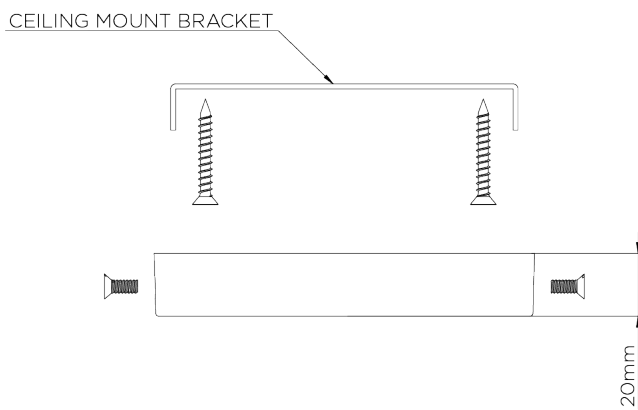

PORTA ROMANA

Compton Chandelier

MCL65 | Plaster White

Plaster White

WIDTH
1345mm | 53"

CONSTRUCTED FROM
Cast composite and metal with decorative finish

MAX WATTAGE
8 X 25W

MINIMUM DROP
940mm | 37 1/4"

WEIGHT
13.5 kg | 29.7 lbs

LAMP
8 x T-4 G-9 Lamp

MAXIMUM DROP
1080mm | 42 3/4"

VOLTAGE
120 V

DROPS AVAILABLE
1910mm / Custom

FINISHES
1 Black with Gold
2 Plaster White

Compton Chandelier

MCL65

WIDTH
1345mm | 53"

MINIMUM DROP
940mm | 37 1/4"

MAXIMUM DROP
1080mm | 42 3/4"

DROPS AVAILABLE
1910mm / Custom

CEILING ROSE DETAIL

© Porta Romana 2022

Dimensions and weights are provided as a guide. All Porta Romana Products are made by hand and variations can occur in some products. The products you are buying or marketing are exclusive designs belonging to Porta Romana. Please do not submit design sheets featuring our products to other manufacturing companies nor to other parties who might. Any manufacturer found to be reproducing Porta Romana products will be breaching copyright law and will be actively pursued