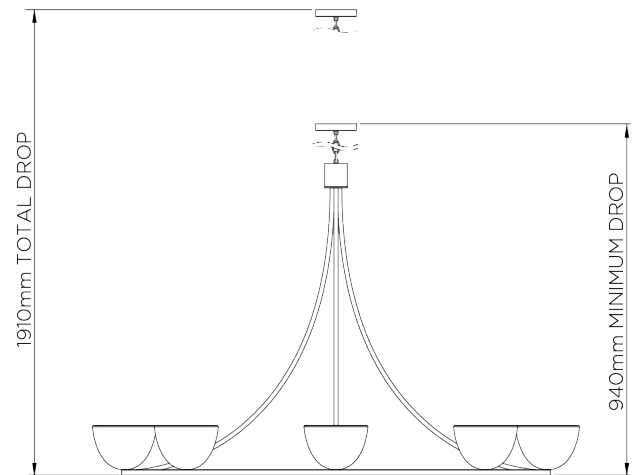

PORTA ROMANA

Compton Chandelier

MCL65 | Plaster White

Plaster White

WIDTH
1345mm | 53"

CONSTRUCTED FROM
Cast composite and metal with decorative finish

MAX WATTAGE
8 X 25W

MINIMUM DROP
940mm | 37 1/4"

WEIGHT
13.5 kg | 29.7 lbs

LAMP
8 x T-4 G-9 Lamp

MAXIMUM DROP
1080mm | 42 3/4"

VOLTAGE
120 V

DROPS AVAILABLE
1910mm / Custom

FINISHES
1 Black with Gold
2 Plaster White

Compton Chandelier

MCL65

WIDTH
1345mm | 53"

MINIMUM DROP
940mm | 37 1/4"

MAXIMUM DROP
1080mm | 42 3/4"

DROPS AVAILABLE
1910mm / Custom

CEILING ROSE DETAIL

© Porta Romana 2022

Dimensions and weights are provided as a guide. All Porta Romana Products are made by hand and variations can occur in some products. The products you are buying or marketing are exclusive designs belonging to Porta Romana. Please do not submit design sheets featuring our products to other manufacturing companies nor to other parties who might. Any manufacturer found to be reproducing Porta Romana products will be breaching copyright law and will be actively pursued