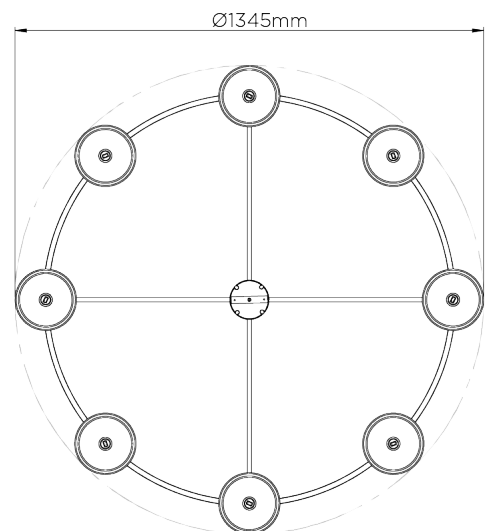

PORTA ROMANA

Compton Chandelier

MCL65 | Plaster White

Plaster White

WIDTH
1345mm | 53"

CONSTRUCTED FROM
Cast composite and metal with decorative finish

MAX WATTAGE
8 X 25W

MINIMUM DROP
940mm | 37 1/4"

WEIGHT
13.5 kg | 29.7 lbs

LAMP
8 x T-4 G-9 Lamp

MAXIMUM DROP
1080mm | 42 3/4"

VOLTAGE
120 V

DROPS AVAILABLE
1910mm / Custom

FINISHES
1 Black with Gold
2 Plaster White

Compton Chandelier

MCL65

WIDTH
1345mm | 53"

MINIMUM DROP
940mm | 37 1/4"

MAXIMUM DROP
1080mm | 42 3/4"

DROPS AVAILABLE
1910mm / Custom

CEILING ROSE DETAIL

© Porta Romana 2022

Dimensions and weights are provided as a guide. All Porta Romana Products are made by hand and variations can occur in some products. The products you are buying or marketing are exclusive designs belonging to Porta Romana. Please do not submit design sheets featuring our products to other manufacturing companies nor to other parties who might. Any manufacturer found to be reproducing Porta Romana products will be breaching copyright law and will be actively pursued