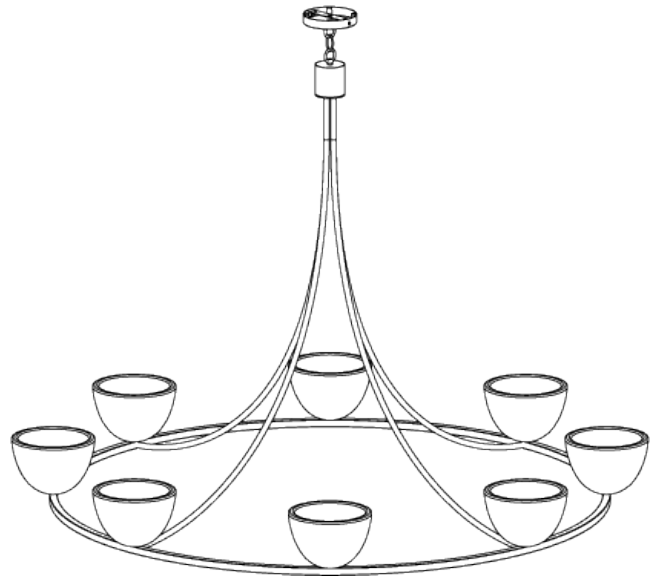

PORTA ROMANA

Compton Chandelier

MCL65 | Plaster White

Plaster White

WIDTH
1345mm | 53"

CONSTRUCTED FROM
Cast composite and metal with decorative finish

MAX WATTAGE
8 X 25W

MINIMUM DROP
940mm | 37 1/4"

WEIGHT
13.5 kg | 29.7 lbs

LAMP
8 x T-4 G-9 Lamp

MAXIMUM DROP
1080mm | 42 3/4"

VOLTAGE
120 V

DROPS AVAILABLE
1910mm / Custom

FINISHES
1 Black with Gold
2 Plaster White

Compton Chandelier

MCL65

WIDTH
1345mm | 53"

MINIMUM DROP
940mm | 37 1/4"

MAXIMUM DROP
1080mm | 42 3/4"

DROPS AVAILABLE
1910mm / Custom

CEILING ROSE DETAIL

© Porta Romana 2022

Dimensions and weights are provided as a guide. All Porta Romana Products are made by hand and variations can occur in some products. The products you are buying or marketing are exclusive designs belonging to Porta Romana. Please do not submit design sheets featuring our products to other manufacturing companies nor to other parties who might. Any manufacturer found to be reproducing Porta Romana products will be breaching copyright law and will be actively pursued