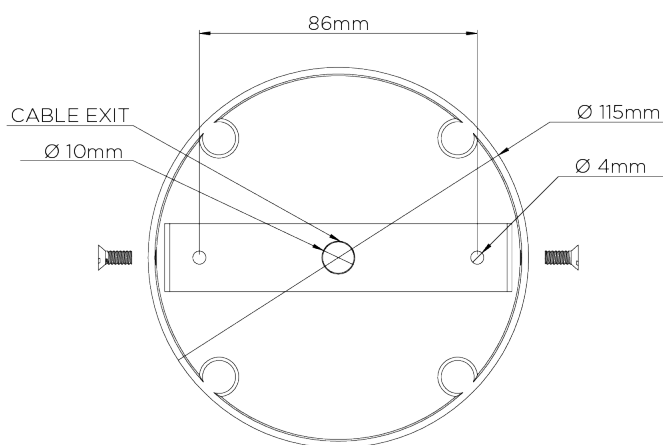

WEIGHT
13.5 kg | 29.7 lbs

LAMP
8 x T-4 G-9 Lamp

MAXIMUM DROP
1080mm | 42 3/4"

VOLTAGE
120 V

DROPS AVAILABLE
1910mm / Custom

CORD AND SWITCH
Braided fabric flex in brown with brown in-line switch

FINISHES
1 Black with Gold
2 Plaster White

Compton Chandelier

MCL65

WIDTH
1345mm | 53"

MINIMUM DROP
940mm | 37 1/4"

MAXIMUM DROP
1080mm | 42 3/4"

DROPS AVAILABLE
1910mm / Custom

CEILING ROSE DETAIL

© Porta Romana 2022