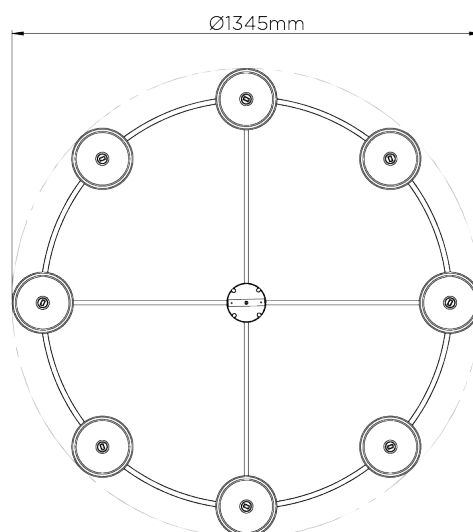

PORTA ROMANA

Compton Chandelier

MCL65 | Black with Gold

Black with Gold

WIDTH
1345mm | 53"

CONSTRUCTED FROM
Cast composite and metal with decorative finish

MAX WATTAGE
8 X 25W

MINIMUM DROP
940mm | 37 1/4"

WEIGHT
13.5 kg | 29.7 lbs

LAMP
8 x T-4 G-9 Lamp

MAXIMUM DROP
1080mm | 42 3/4"

VOLTAGE
120 V

DROPS AVAILABLE
1910mm / Custom

CORD AND SWITCH
Braided fabric flex in brown with brown in-line switch

FINISHES
1 Black with Gold
2 Plaster White

Compton Chandelier

MCL65

WIDTH
1345mm | 53"

MINIMUM DROP
940mm | 37 1/4"

MAXIMUM DROP
1080mm | 42 3/4"

DROPS AVAILABLE
1910mm / Custom

CEILING ROSE DETAIL

© Porta Romana 2022