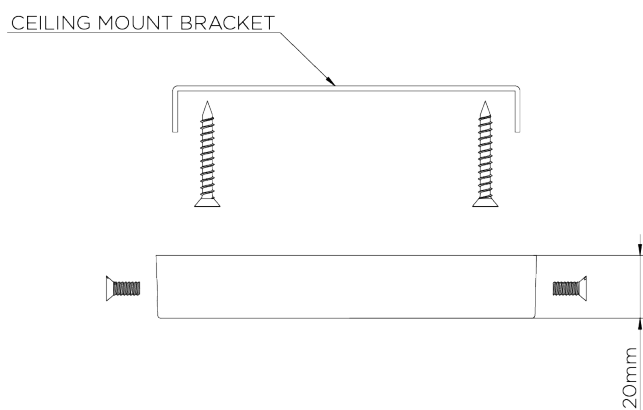

WEIGHT
13.5 kg | 29.7 lbs

LAMP
8 x T-4 G-9 Lamp

MAXIMUM DROP
1080mm | 42 3/4"

VOLTAGE
120 V

DROPS AVAILABLE
1910mm / Custom

CORD AND SWITCH
Braided fabric flex in brown with brown in-line switch

FINISHES
1 Black with Gold
2 Plaster White

Compton Chandelier

MCL65

WIDTH
1345mm | 53"

MINIMUM DROP
940mm | 37 1/4"

MAXIMUM DROP
1080mm | 42 3/4"

DROPS AVAILABLE
1910mm / Custom

CEILING ROSE DETAIL

© Porta Romana 2022