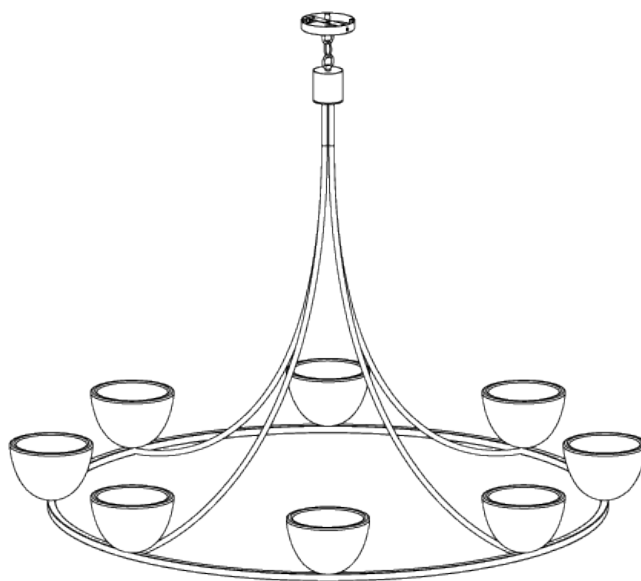

PORTA ROMANA

Compton Chandelier

MCL65 | Black with Gold

Black with Gold

WIDTH
1345mm | 53"

CONSTRUCTED FROM
Cast composite and metal with decorative finish

MAX WATTAGE
8 X 25W

MINIMUM DROP
940mm | 37 1/4"

WEIGHT
13.5 kg | 29.7 lbs

LAMP
8 x T-4 G-9 Lamp

MAXIMUM DROP
1080mm | 42 3/4"

VOLTAGE
120 V

DROPS AVAILABLE
1910mm / Custom

CORD AND SWITCH
Braided fabric flex in brown with brown in-line switch

FINISHES
1 Black with Gold
2 Plaster White

Compton Chandelier

MCL65

WIDTH
1345mm | 53"

MINIMUM DROP
940mm | 37 1/4"

MAXIMUM DROP
1080mm | 42 3/4"

DROPS AVAILABLE
1910mm / Custom

CEILING ROSE DETAIL

© Porta Romana 2022