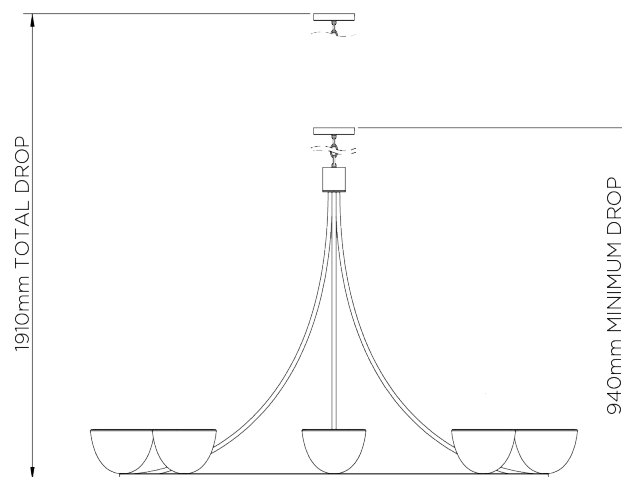

PORTA ROMANA

Compton Chandelier

MCL65 | Black with Gold

Black with Gold

WIDTH
1345mm | 53"

CONSTRUCTED FROM
Cast composite and metal with decorative finish

MAX WATTAGE
8 X 25W

MINIMUM DROP
940mm | 37 1/4"

WEIGHT
13.5 kg | 29.7 lbs

LAMP
8 x T-4 G-9 Lamp

MAXIMUM DROP
1080mm | 42 3/4"

VOLTAGE
120 V

DROPS AVAILABLE
1910mm / Custom

CORD AND SWITCH
Braided fabric flex in brown with brown in-line switch

FINISHES
1 Black with Gold
2 Plaster White

Compton Chandelier

MCL65

WIDTH
1345mm | 53"

MINIMUM DROP
940mm | 37 1/4"

MAXIMUM DROP
1080mm | 42 3/4"

DROPS AVAILABLE
1910mm / Custom

CEILING ROSE DETAIL

© Porta Romana 2022