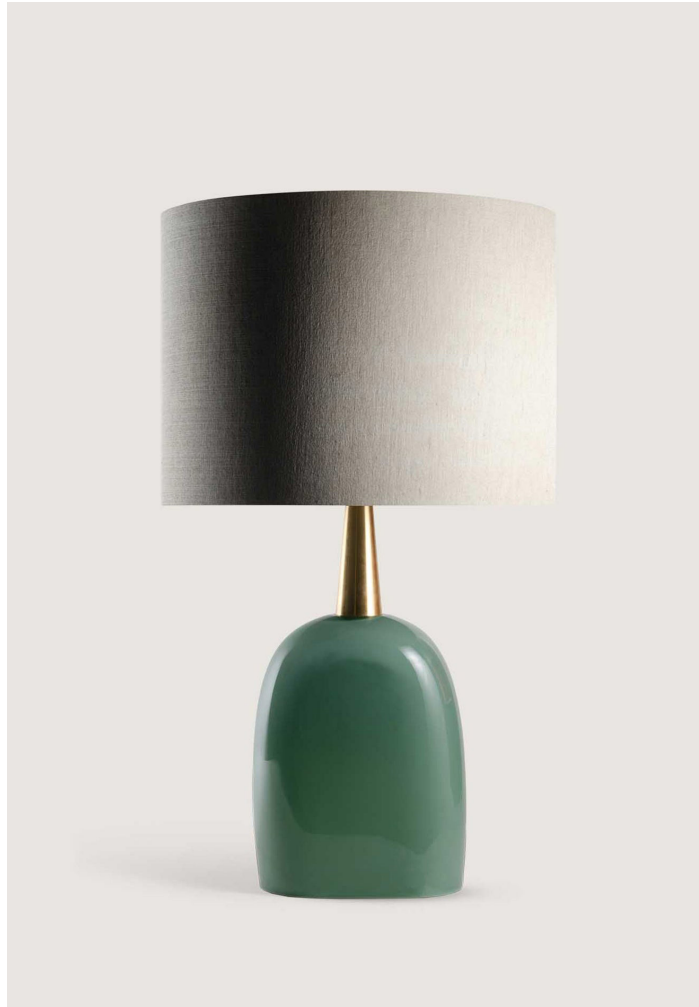

# PORTA ROMANA

## Cardinal Lamp

GLB72 | Sea Foam

Seafoam shown with 16" Tall Cylinder in Ghost Silk Linen

**HEIGHT**  
420mm | 16 3/4"

**HEIGHT WITH SHADE**  
700mm | 27 3/4"

**WIDTH**  
210mm | 8 1/2"

**WIDTH WITH SHADE**  
406mm | 16"

**CONSTRUCTED FROM**  
Blown glass with turned brass or  
nickel plated brass

**WEIGHT**  
6.8 kg | 14.96 lbs

**RECOMMENDED SHADE**  
16" Tall Cylinder

**MAX WATTAGE**  
100W

**LAMP**  
1 x 3 Way Type A19 Medium Base

**VOLTAGE**  
120 V

**CORD AND SWITCH**  
Silver with 3 way switched lamp  
holder and white plug

**Finishes**  
1 Blackberry  
2 Kelp  
3 Sea Foam