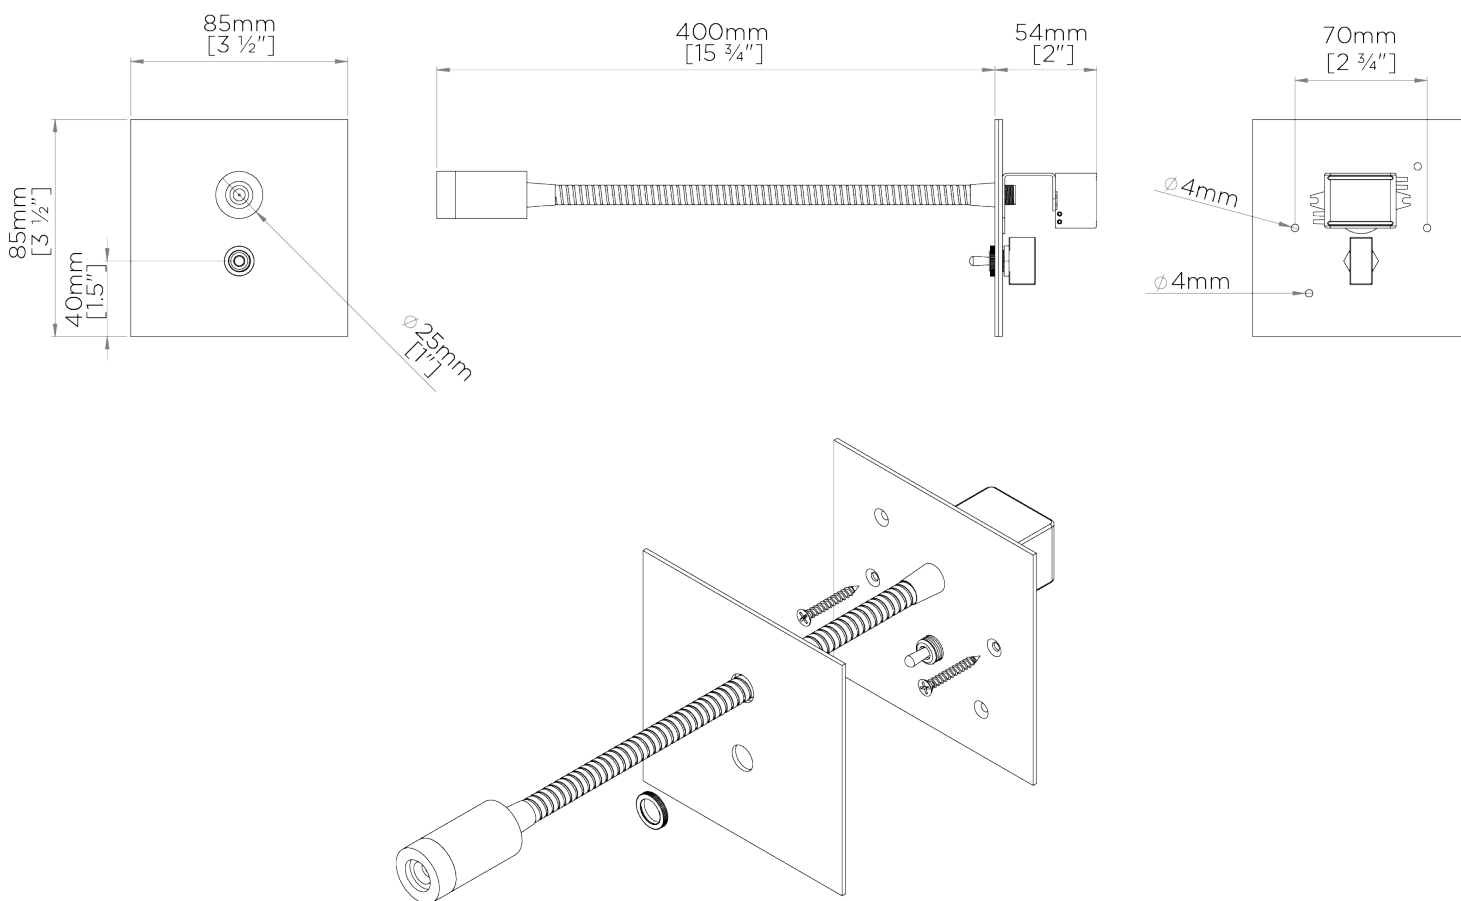

PORTA ROMANA

Jordan Wall Light Large

TWL89L | Nickel

Nickel

HEIGHT 85mm 3 1/2"	CONSTRUCTED FROM Patinated or nickel plated brass	MAX WATTAGE 1.2W
WIDTH 85mm 3 1/2"	WEIGHT 0.5 kg 1.1 lbs	LAMP LED Supplied Fitted
	PROJECTION 400mm 15 3/4"	VOLTAGE 120V

FINISHES

- 1 Bronze
- 2 Nickel

Jordan Wall Light Large

TWL89L

HEIGHT
85mm | 3 1/2"

WIDTH
85mm | 3 1/2"

© Porta Romana 2022

Dimensions and weights are provided as a guide. All Porta Romana Products are made by hand and variations can occur in some products. The products you are buying or marketing are exclusive designs belonging to Porta Romana. Please do not submit design sheets featuring our products to other manufacturing companies nor to other parties who might. Any manufacturer found to be reproducing Porta Romana products will be breaching copyright law and will be actively pursued