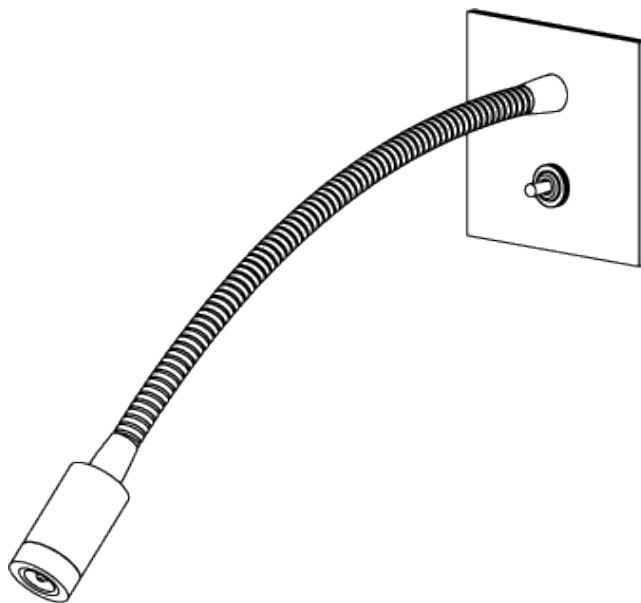

PORTA ROMANA

Jordan Wall Light Large

TWL89L | Nickel

Nickel

HEIGHT 85mm 3 1/2"	CONSTRUCTED FROM Patinated or nickel plated brass	MAX WATTAGE 1.2W
WIDTH 85mm 3 1/2"	WEIGHT 0.5 kg 1.1 lbs	LAMP LED Supplied Fitted
	PROJECTION 400mm 15 3/4"	VOLTAGE 120V

FINISHES

- 1 Bronze
- 2 Nickel

Jordan Wall Light Large

TWL89L

HEIGHT
85mm | 3 1/2"

WIDTH
85mm | 3 1/2"

© Porta Romana 2022

Dimensions and weights are provided as a guide. All Porta Romana Products are made by hand and variations can occur in some products. The products you are buying or marketing are exclusive designs belonging to Porta Romana. Please do not submit design sheets featuring our products to other manufacturing companies nor to other parties who might. Any manufacturer found to be reproducing Porta Romana products will be breaching copyright law and will be actively pursued